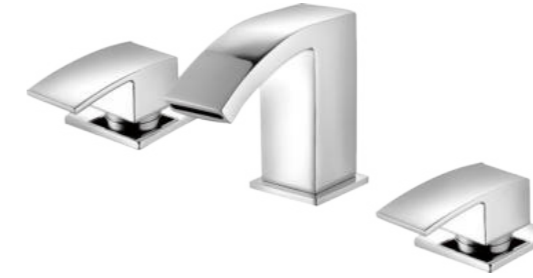

PT89010
Three-hole wall basin faucet

PT91921
Wall type five-hole hidden bath
shower faucet

PT8909A
Three-hole wall basin faucet

PT8908
Three-hole vertical basin faucet

PT89010A
Three-hole wall basin faucet

PT8908A
Three-hole vertical basin faucet

PT8909F
Three-hole wall basin faucet

PT8908C
Three-hole vertical basin faucet

PT8322A
Three-hole table basin faucet

PT8324A
Three hole table bath faucet

PT92410
Three-hole vertical basin faucet

PT92410A
Three-hole vertical basin faucet

PT92310
Three-hole vertical basin faucet

PT92310A
Three-hole vertical basin faucet

PT8037

Three-hole wall basin faucet

PT8037A

Three-hole wall basin faucet

PT8038