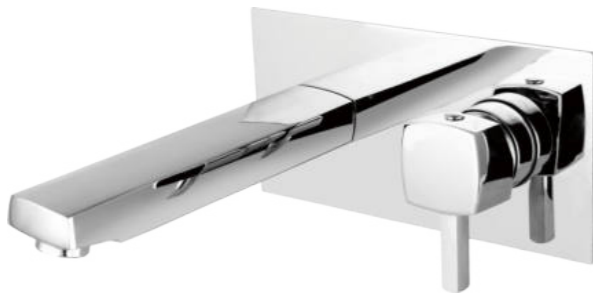

PT80572-3
Three-hole wall basin faucet

PT8058C
Three holes into the wall type bath crock bibcock

PT8618A
Concealed single handle bathtub faucet

PT8619A
Single handle basin faucet concealed

PT86110A
Wall type hidden three hole bathtub faucet

PT8558
Concealed single handle bathtub faucet

PT8688
Concealed single handle bathtub faucet

PT8559
Single handle basin faucet concealed

PT8689
Single handle basin faucet concealed

PT85510
Wall type hidden three hole bathtub faucet

PT86810
Wall type hidden three hole bathtub faucet

PT8118
Concealed single handle bathtub faucet

PT8119
Single handle basin faucet concealed

PT8178
Concealed single handle bathtub faucet

PT8179
Single handle basin faucet concealed

PT8188
Concealed single handle bathtub faucet

PT8189
Single handle basin faucet concealed

PT8858
Concealed single handle bathtub faucet

PT8859
Single handle basin faucet concealed

PT8909
Three-hole wall basin faucet