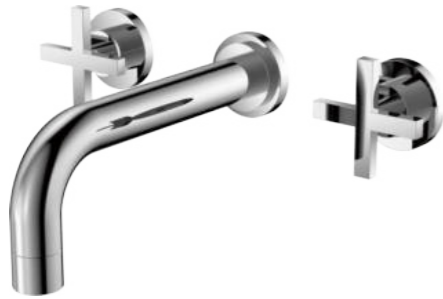

PT80510B
Three-hole basin faucet

PT80511C
Three hole bathtub faucet

PT80310
Three-hole basin faucet

PT80310A
Three-hole basin faucet

PT80410
Three-hole basin faucet

PT8057A
Three-hole wall basin faucet

PT8057C
Three-hole wall basin faucet

PT8057B
Three-hole wall basin faucet

PT8057D-1
Three-hole wall basin faucet

PT80571
Three-hole wall basin faucet

PT80581
Three holes into the wall type bath crock bibcock

PT80572
Three-hole wall basin faucet

PT80582
Three holes into the wall type bath crock bibcock

PT80572-1
Three-hole wall basin faucet

PT8058A
Three holes into the wall type bath crock bibcock

PT80572-2
Three-hole wall basin faucet

PT8058B
Three holes into the wall type bath crock bibcock

PT80572-3
Three-hole wall basin faucet

PT8058C
Three holes into the wall type bath crock bibcock

PT8618A
Concealed single handle bathtub faucet

PT8619A
Single handle basin faucet concealed

PT86110A
Wall type hidden three hole bathtub faucet