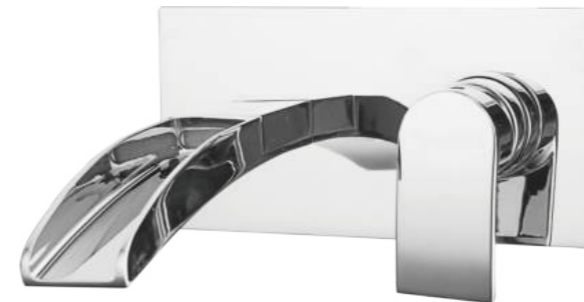

PT80572-3
Three-hole wall basin faucet

PT8058C
Three holes into the wall type bath crock bibcock

PT8618A
Concealed single handle bathtub faucet

PT8619A
Single handle basin faucet concealed

PT86110A
Wall type hidden three hole bathtub faucet

PT8558
Concealed single handle bathtub faucet

PT8688
Concealed single handle bathtub faucet

PT8559
Single handle basin faucet concealed

PT8689
Single handle basin faucet concealed

PT85510
Wall type hidden three hole bathtub faucet

PT86810
Wall type hidden three hole bathtub faucet

PT8118
Concealed single handle bathtub faucet

PT8119
Single handle basin faucet concealed

PT8178
Concealed single handle bathtub faucet

PT8179
Single handle basin faucet concealed