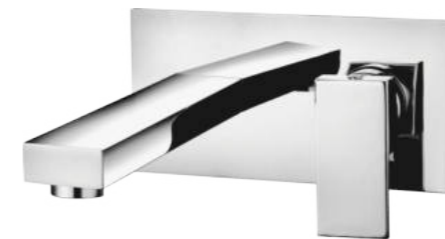

PT80582
Three holes into the wall type bath crock bibcock

PT80572-1
Three-hole wall basin faucet

PT8058A
Three holes into the wall type bath crock bibcock

PT80572-2
Three-hole wall basin faucet

PT8058B
Three holes into the wall type bath crock bibcock

PT80572-3
Three-hole wall basin faucet

PT8058C
Three holes into the wall type bath crock bibcock

PT8618A
Concealed single handle bathtub faucet

PT8619A
Single handle basin faucet concealed

PT86110A
Wall type hidden three hole bathtub faucet

PT8558
Concealed single handle bathtub faucet

PT8688
Concealed single handle bathtub faucet

PT8559
Single handle basin faucet concealed

PT8689
Single handle basin faucet concealed

PT85510
Wall type hidden three hole bathtub faucet