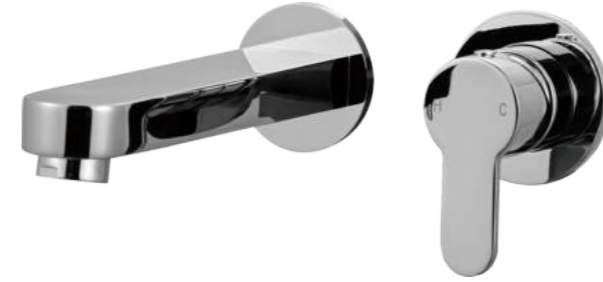

PT92410A
Three-hole vertical basin faucet

PT92310
Three-hole vertical basin faucet

PT92310A
Three-hole vertical basin faucet

PT8037

Three-hole wall basin faucet

PT8037A

Three-hole wall basin faucet

PT8038

Three hole wall bathtub faucet

PT8038A

Three hole wall bathtub faucet

PT8539
Single handle basin faucet concealed

PT8098
Single handle basin faucet concealed

PT9569
Single handle basin faucet concealed

PT8099
Single handle basin faucet concealed

PT9628
Three hole wall bathtub faucet

PT8329B
Single handle basin faucet concealed

PT98071
Three hole wall bathtub faucet

PT9429
Single handle basin faucet concealed

PT8961
Concealed single handle bathtub shower faucet