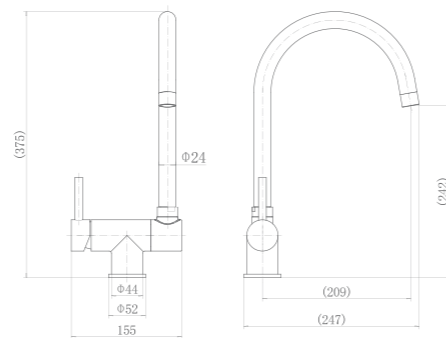

C81085

Double handle kitchen faucet

C81090

Double handle kitchen faucet

C81096

Double handle kitchen faucet

C81095A

Single handle spring pull kitchen faucet

C8106A

Double handle kitchen faucet

C81075

Single handle kitchen faucet

C91010

Double handle kitchen faucet

C91011

Single handle kitchen faucet

C81075A

Single handle kitchen faucet

C81075B

Single handle kitchen faucet

C9386B

Single handle kitchen faucet

C9386D

Single handle kitchen faucet