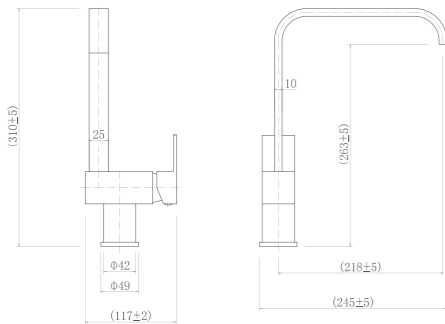

CT81074

Single handle pull kitchen faucet

CT81070

Single handle kitchen faucet

CT81071

Double handle kitchen faucet

CT81084

Single handle kitchen faucet