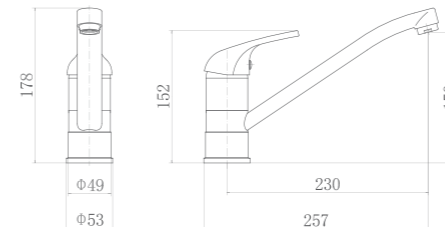

Single handle kitchen faucet

C8026N