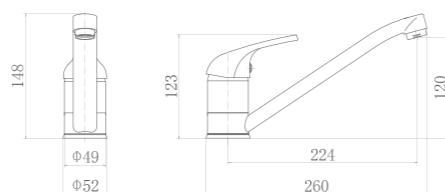

CT81095A

Single handle spring pull kitchen faucet

C8008

Single handle pull kitchen faucet

C81019

Single handle pull kitchen faucet

C8026

Single handle kitchen faucet