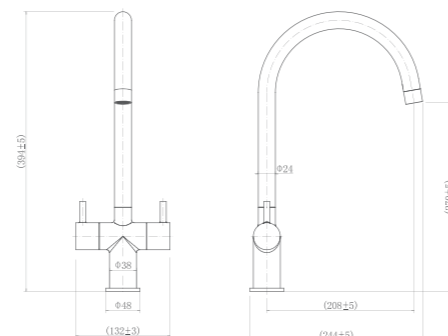

Double handle kitchen faucet