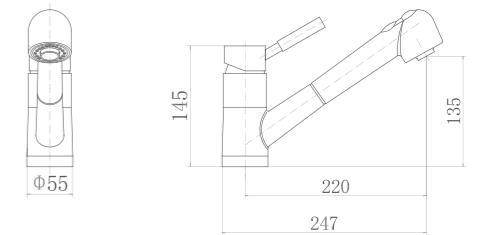

CT81095A

Single handle spring pull kitchen faucet

C8008

Single handle pull kitchen faucet

C81019

Single handle pull kitchen faucet

C8026

Single handle kitchen faucet