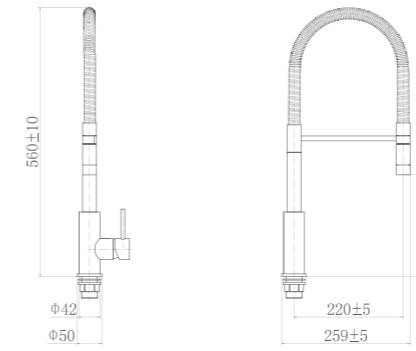

CT81096

Single handle spring pull kitchen faucet

CT81078

Single handle kitchen faucet

CT8108

Double handle kitchen faucet

CT81080

Single handle kitchen faucet