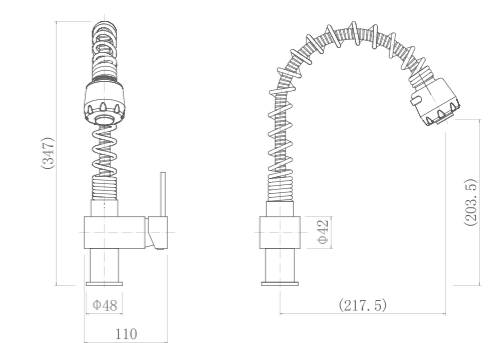

C81085

Double handle kitchen faucet

C81090

Double handle kitchen faucet

C81096

Double handle kitchen faucet

C81095A

Single handle spring pull kitchen faucet