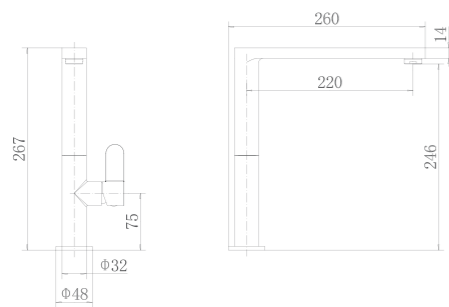

CT81059

Double handle kitchen faucet

CT81060

Double handle kitchen faucet

CT81054B

Single handle kitchen faucet

CT81057

Double handle kitchen faucet