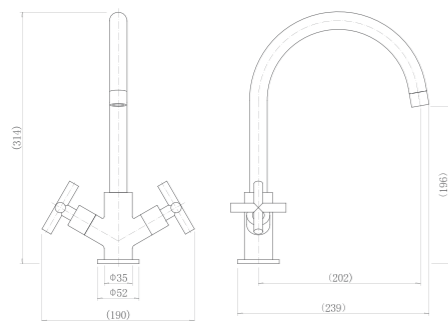

CT81015

Single handle pull kitchen faucet

CT81020A

Double handle kitchen faucet

CT81025

Double handle kitchen faucet

CT81027

Double handle kitchen faucet