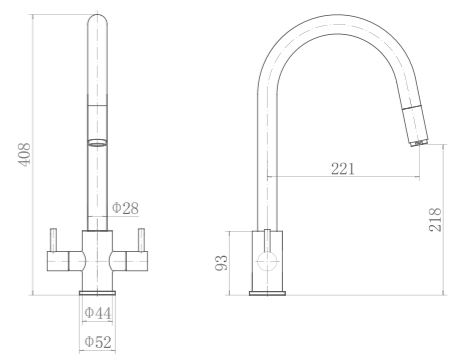

Single handle spring pull kitchen faucet