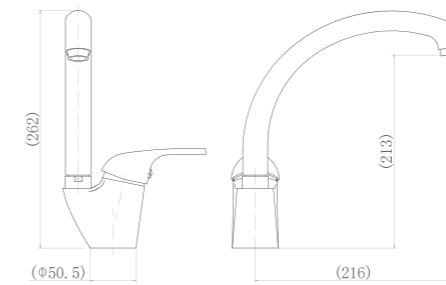

Single handle kitchen faucet

CT80682