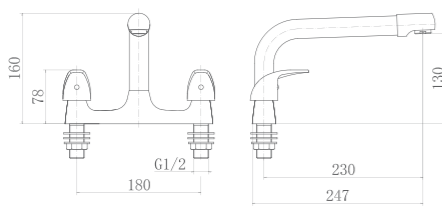

C80691

Double handle kitchen faucet

C80691A

Double handle kitchen faucet

C80681B

Double handle standing kitchen faucet

C80681L

Double handle standing kitchen faucet