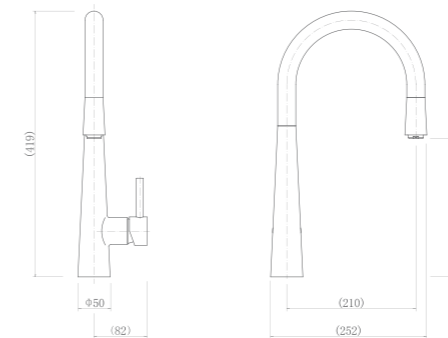

CT81021

Double handle kitchen faucet

CT81032A

Double handle kitchen faucet

CT81035

Single handle kitchen faucet

CT81037

Single handle kitchen faucet

CT81038

Single handle pull kitchen faucet

CT81039

Single handle kitchen faucet

CT81028

Double handle kitchen faucet

CT81028B

Double handle kitchen faucet