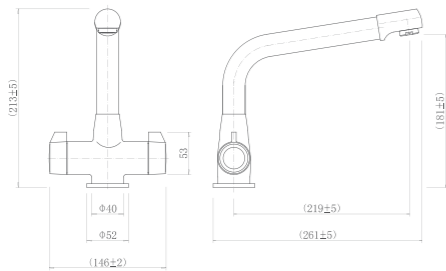

Double handle kitchen faucet

CT81068

Single handle pull kitchen faucet

Double handle kitchen faucet

Double handle kitchen faucet

Single handle pull kitchen faucet