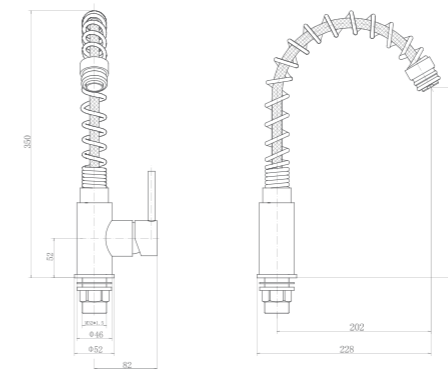

CT81096

Single handle spring pull kitchen faucet

CT81078

Single handle kitchen faucet

CT8108

Double handle kitchen faucet

CT81080

Single handle kitchen faucet