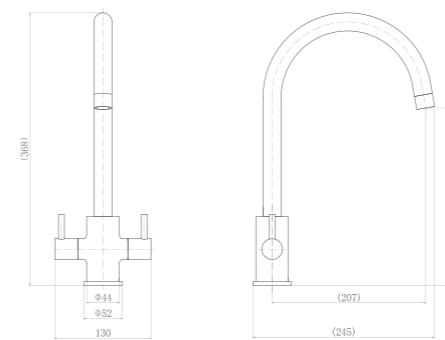

Double handle kitchen faucet

CT81063