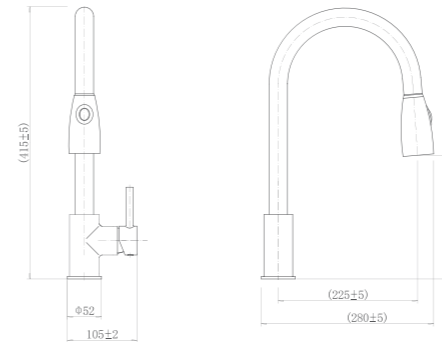

Single handle pull kitchen faucet

CT81020A

Double handle kitchen faucet