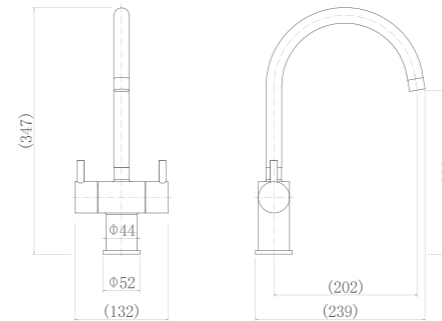

Double handle kitchen faucet

CT81032A