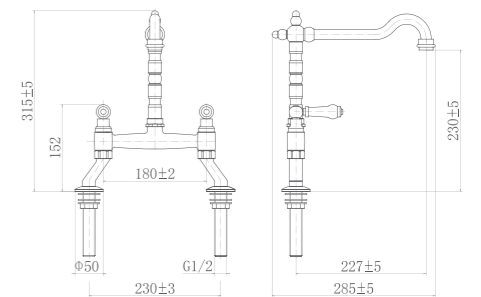

Double handle kitchen faucet

CT81053

Double handle kitchen faucet