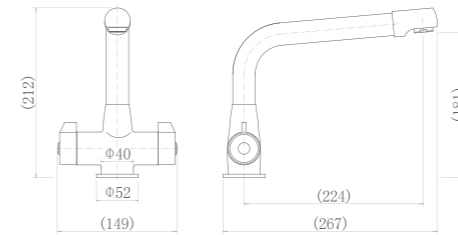

Double handle kitchen faucet

C81075

Single handle kitchen faucet

Double handle kitchen faucet

Single handle kitchen faucet

Single handle kitchen faucet

Single handle kitchen faucet