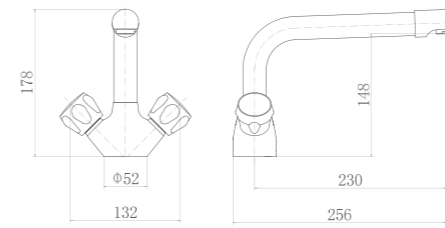

Double handle kitchen faucet

C80691A