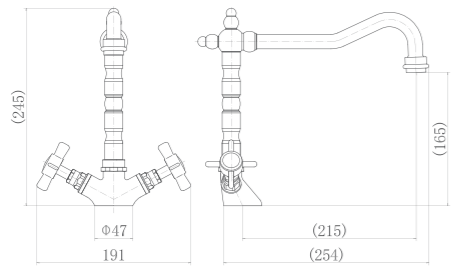

CT81038

Single handle pull kitchen faucet

CT81039

Single handle kitchen faucet

CT81028

Double handle kitchen faucet

CT81028B

Double handle kitchen faucet