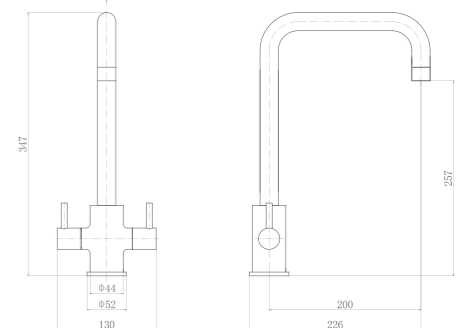

Double handle kitchen faucet

CT81072