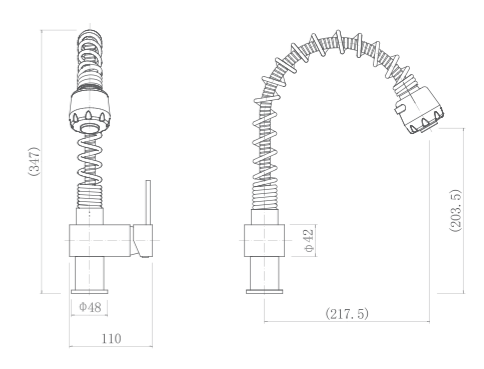

Single handle spring pull kitchen faucet