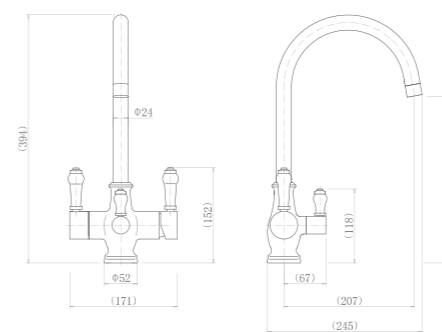

CT81085

Double handle kitchen faucet

CT81072

Single handle kitchen faucet

CT81077A

Double handle kitchen faucet

CT81090

Single lever monobloc kitchen mixer