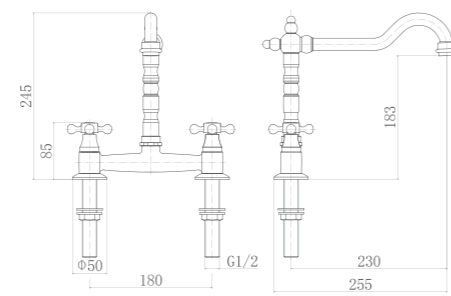

Double handle kitchen faucet

CT81050D