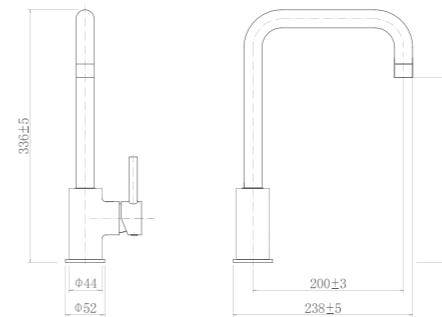

CT81074

Single handle pull kitchen faucet

CT81070

Single handle kitchen faucet

CT81071

Double handle kitchen faucet

CT81084

Single handle kitchen faucet