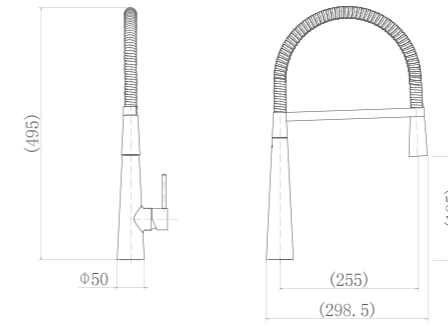

Single handle kitchen faucet

CT81037