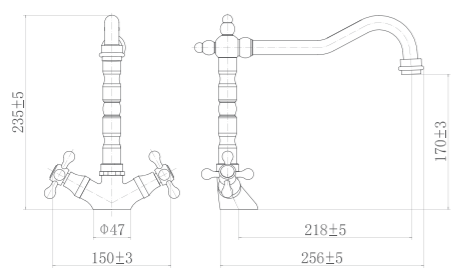

Double handle kitchen faucet

Double handle kitchen faucet

Double handle kitchen faucet

Double handle kitchen faucet

Double handle kitchen faucet

CT81079

Double handle kitchen faucet

Double handle kitchen faucet

Double handle kitchen faucet