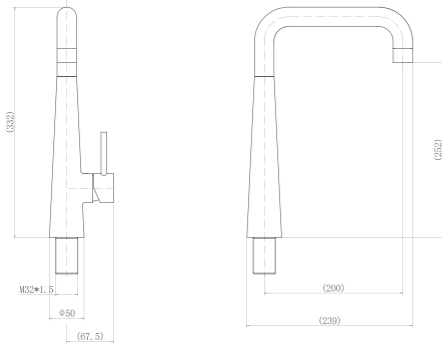

CT81050D

Double handle kitchen faucet

CT81050DB

Double handle kitchen faucet

CT81034

Single handle kitchen faucet

CT81043

Single handle spring pull kitchen faucet