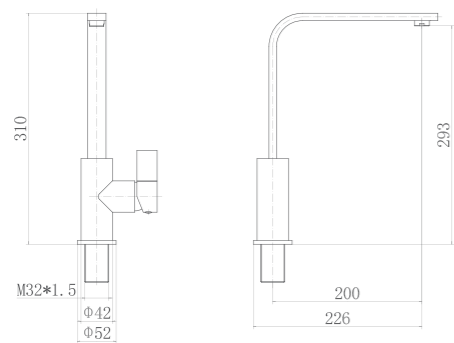

Single handle kitchen faucet

CT81077A