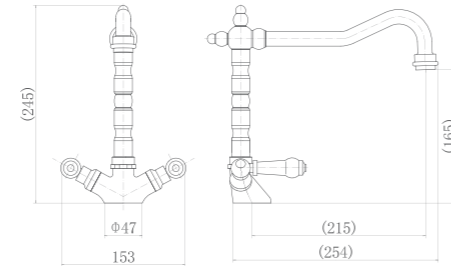

CT81038

Single handle pull kitchen faucet

CT81039

Single handle kitchen faucet

CT81028

Double handle kitchen faucet

CT81028B

Double handle kitchen faucet