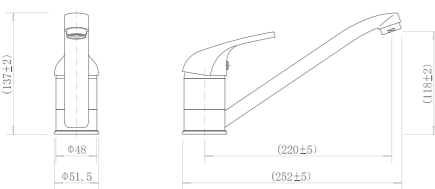

CT81017

Single handle kitchen faucet

CT80682

Double handle standing kitchen faucet

CT8026

Single handle kitchen faucet

CT8026N

Single handle kitchen faucet