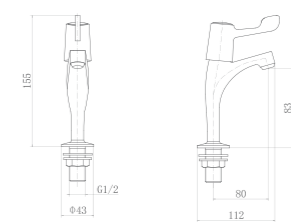

1/2 kitchen water nozzle