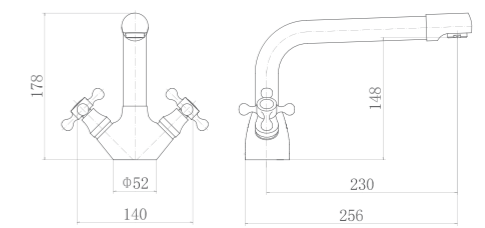

Double handle kitchen faucet

C80681B