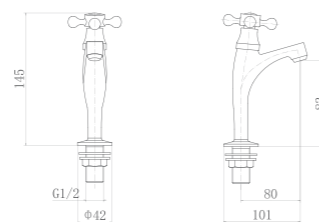

C8026H

Single handle kitchen faucet

C8026N

Single handle kitchen faucet

C8064

1/2 kitchen water nozzle

C8064A

1/2 kitchen water nozzle