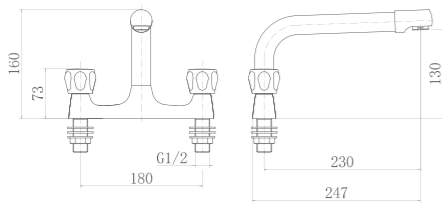

C8164B

1/2 kitchen water nozzle

C8164L

1/2 kitchen water nozzle

C80681

Double handle standing kitchen faucet

C80681A

Double handle standing kitchen faucet