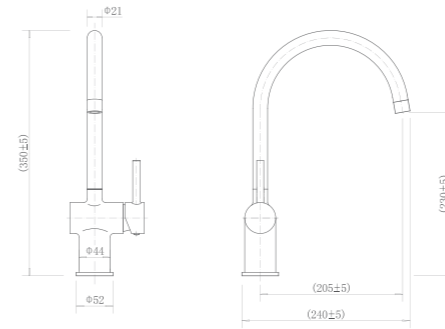

CT81019

Single handle kitchen faucet

CT80691

Double handle kitchen faucet

CT8006

Single handle kitchen faucet

CT81010

Single handle pull kitchen faucet