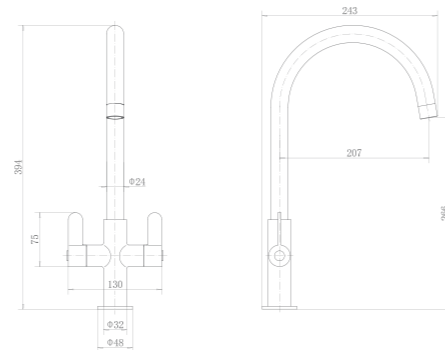

CT81048

Single handle kitchen faucet

CT81047

Single handle kitchen faucet

CT81054A

Single handle kitchen faucet

CT81057A

Double handle kitchen faucet