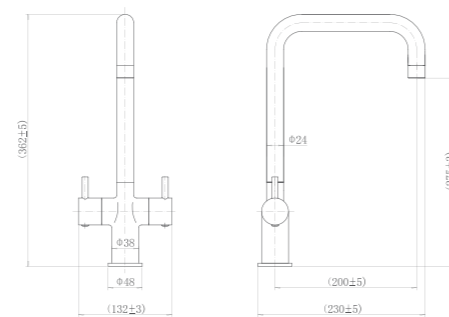

CT81085

Double handle kitchen faucet

CT81072

Single handle kitchen faucet

CT81077A

Double handle kitchen faucet

CT81090

Single lever monobloc kitchen mixer