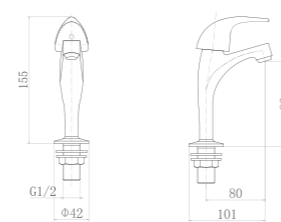

1/2 kitchen water nozzle

C8164L