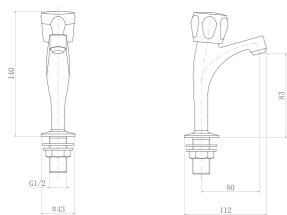

C8026H

Single handle kitchen faucet

C8026N

Single handle kitchen faucet

C8064

1/2 kitchen water nozzle

C8064A

1/2 kitchen water nozzle