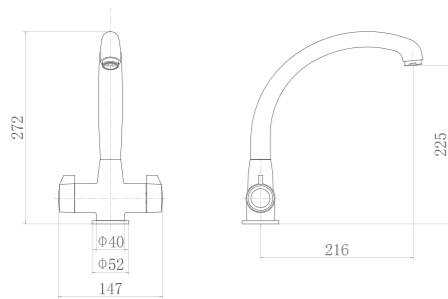

Double handle kitchen faucet

CT81077