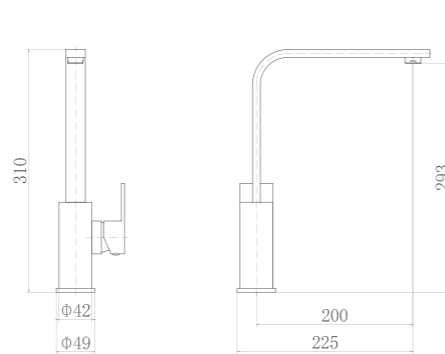

Single handle kitchen faucet