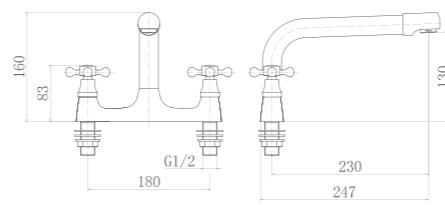

C8164B

1/2 kitchen water nozzle

C8164L

1/2 kitchen water nozzle

C80681

Double handle standing kitchen faucet

C80681A

Double handle standing kitchen faucet