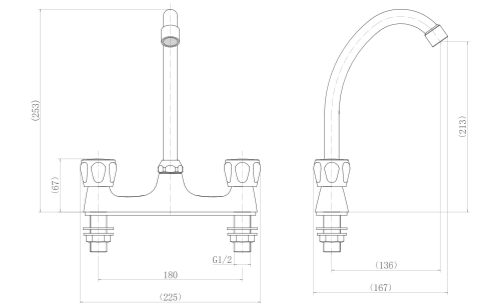

Double handle standing kitchen faucet

CT8026