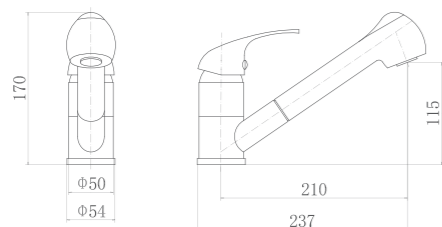

CT81095A

Single handle spring pull kitchen faucet

C8008

Single handle pull kitchen faucet

C81019

Single handle pull kitchen faucet

C8026

Single handle kitchen faucet