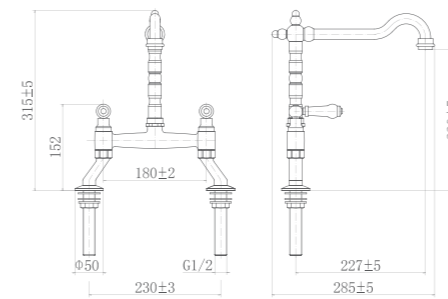

Double handle kitchen faucet

C81079