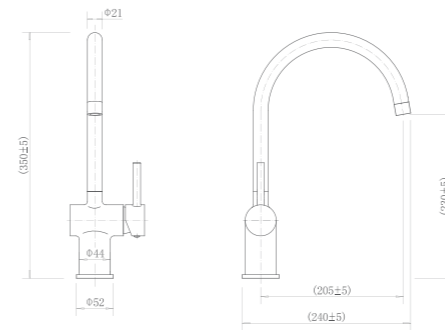

C80691B

Double handle kitchen faucet

C80691L

Double handle kitchen faucet

CT8006

Single handle kitchen faucet

C81010

Single handle kitchen faucet