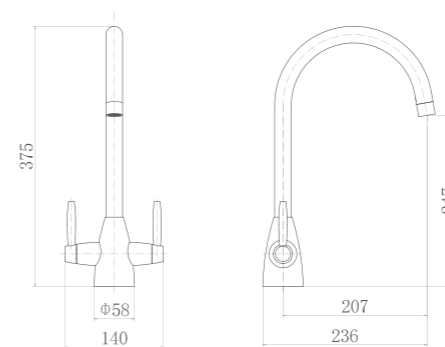

CT8106A

Double handle kitchen faucet

CT81068

Single handle pull kitchen faucet

CT81069

Double handle kitchen faucet

CT81073A

Double handle kitchen faucet