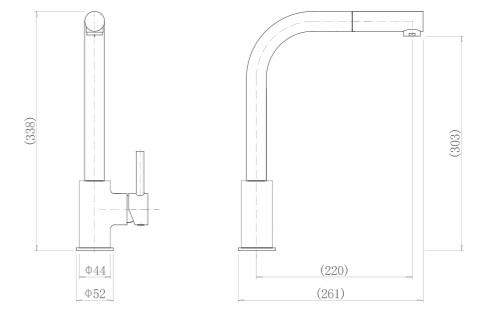

CT81038

Single handle pull kitchen faucet

CT81039

Single handle kitchen faucet

CT81028

Double handle kitchen faucet

CT81028B

Double handle kitchen faucet