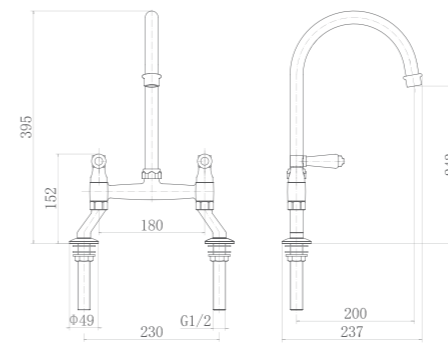

Double handle kitchen faucet

CT81050DB