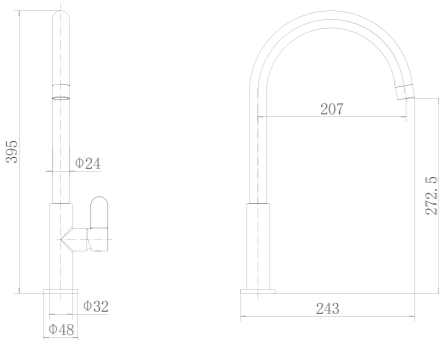

CT81048

Single handle kitchen faucet

CT81047

Single handle kitchen faucet

CT81054A

Single handle kitchen faucet

CT81057A

Double handle kitchen faucet