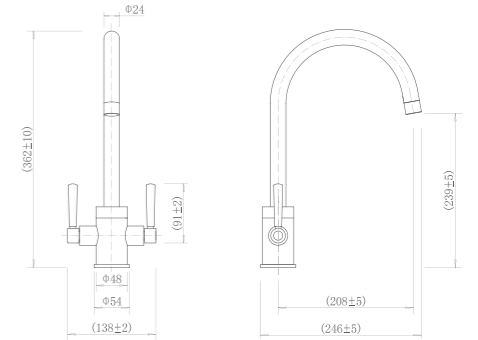

Double handle kitchen faucet

CT81054B