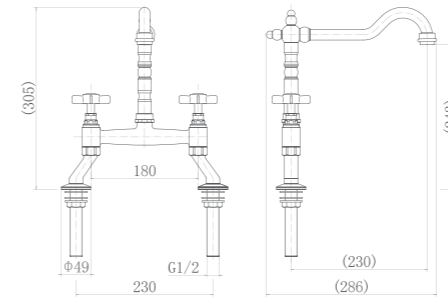

Double handle kitchen faucet

CT81050B