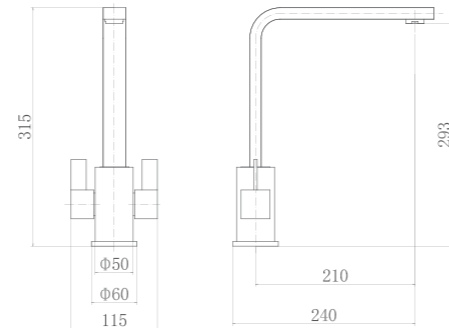

CT81074

Single handle pull kitchen faucet

CT81070

Single handle kitchen faucet

CT81071

Double handle kitchen faucet

CT81084

Single handle kitchen faucet