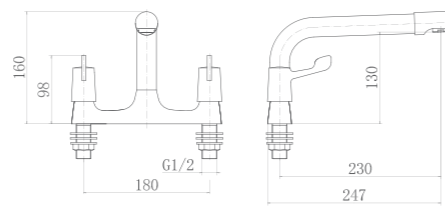

C80691

Double handle kitchen faucet

C80691A

Double handle kitchen faucet

C80681B

Double handle standing kitchen faucet

C80681L

Double handle standing kitchen faucet