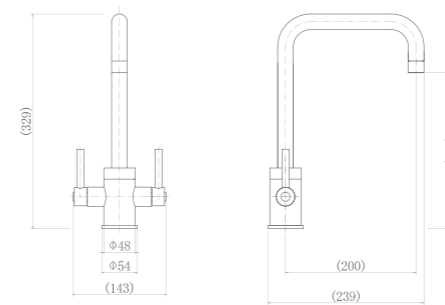

Double handle kitchen faucet

CT81060