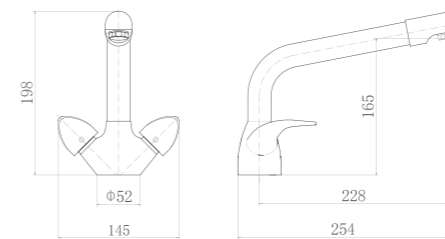

Double handle kitchen faucet

C80691L