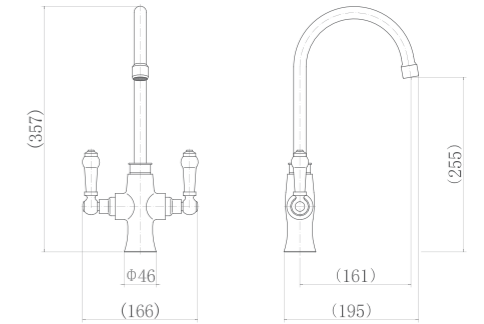

CT81096

Single handle spring pull kitchen faucet

CT81078

Single handle kitchen faucet

CT8108

Double handle kitchen faucet

CT81080

Single handle kitchen faucet