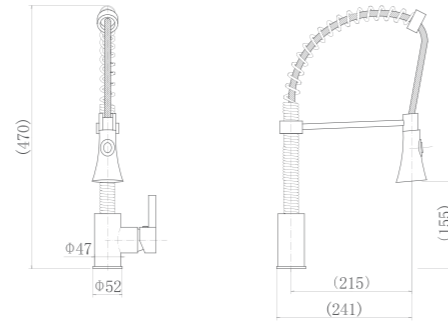

CT81050D

Double handle kitchen faucet

CT81050DB

Double handle kitchen faucet

CT81034

Single handle kitchen faucet

CT81043

Single handle spring pull kitchen faucet