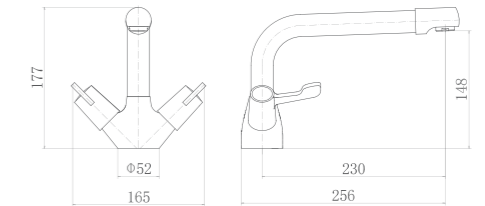

Double handle kitchen faucet