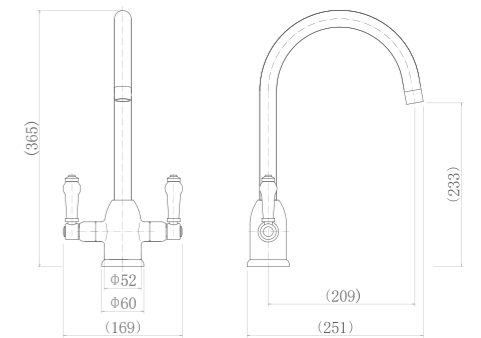

Double handle kitchen faucet