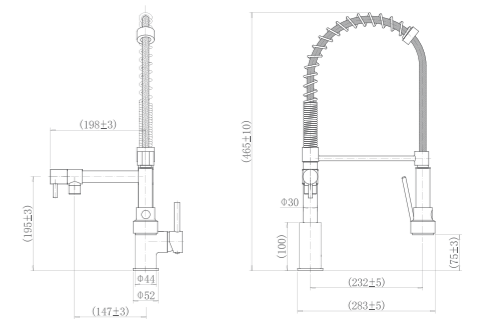

Single handle double function kitchen faucet