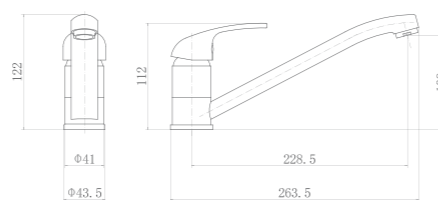

Single handle kitchen faucet

CT81019