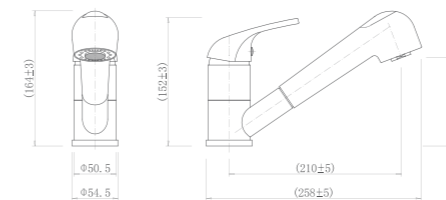

Single handle kitchen faucet

CT80691