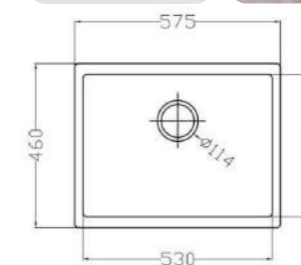

MODEL-MONDX 6147

SERIES	DIMENSION	DEPTH
Mond undermount Series	615X470MM	235MM

OTHER COLOR

- Pearl Black
- Metal Grey
- Sesame White
- Matt White
- Oat Color

MODEL-MONDX 6845

SERIES	DIMENSION	DEPTH
Mond undermount Series	675X450MM	205MM