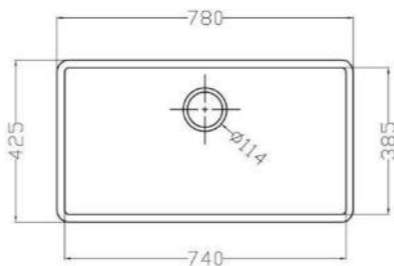

MODEL-MOND^X 7842

SERIES	DIMENSION	DEPTH
Mond undermount Series	780X425MM	240MM

OTHER COLOR

- Pearl Black
- Metal Grey
- Sesame White
- Matt White
- Oat Color