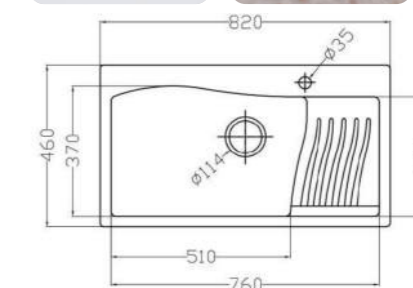

OTHER COLOR