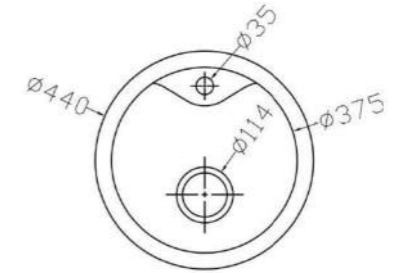

OTHER COLOR

- Pearl Black
- Metal Grey
- Sesame White
- Matt White
- Oat Color