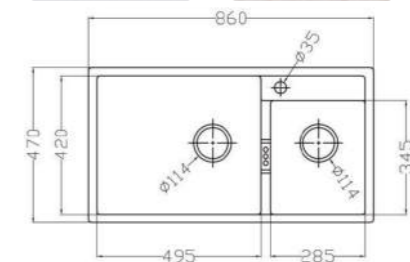

SERIES	DIMENSION	DEPTH
Pollock middle overflow series	860X470MM	210MM

OTHER COLOR

- Pearl Black
- Metal Grey
- Sesame White
- Matt White
- Oat Color