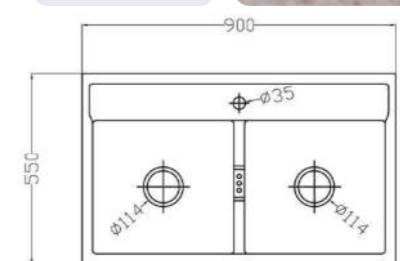

OTHER COLOR

- Pearl Black
- Metal Grey
- Sesame White
- Matt White
- Oat Color