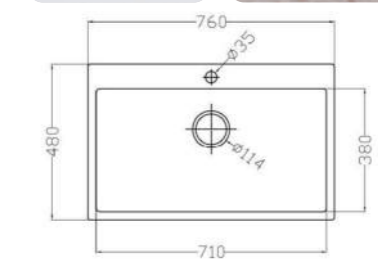

MODEL-MONDW 7948

SERIES	DIMENSION	DEPTH
Mond minimalist series	790X480MM	225MM

OTHER COLOR

- Pearl Black
- Metal Grey
- Sesame White

- Matt White
- Oat Color

MODEL-MONDWD 7648

SERIES	DIMENSION	DEPTH
Mond minimalist series	760X480MM	220MM