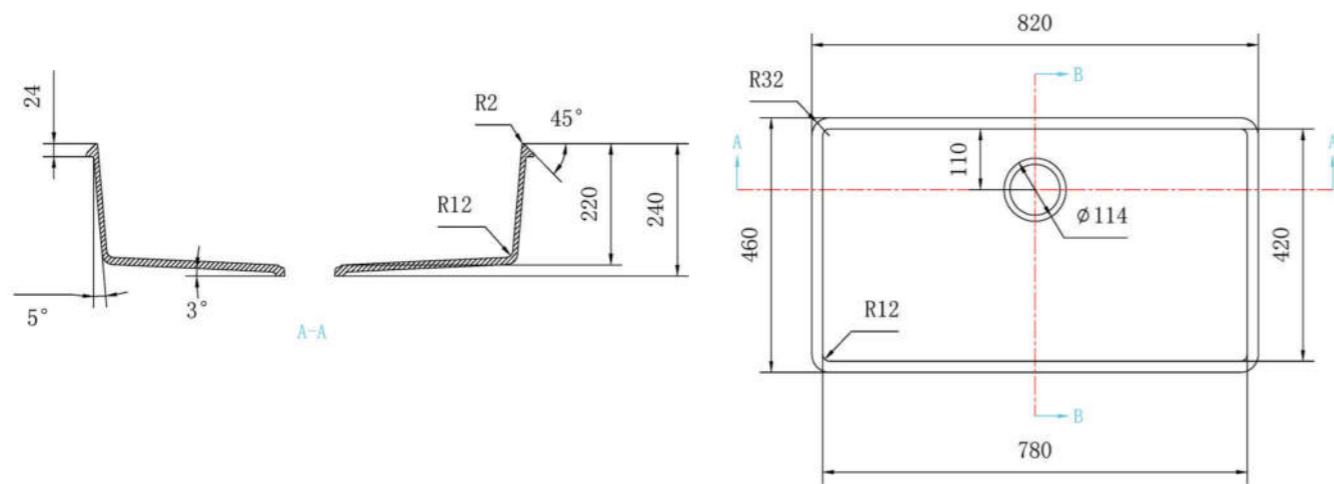

MONDRIAN

MODEL-MONDXX- 8246S

SERIES	DIMENSION	DEPTH
Mond undermount Series	820X460MM	240MM

OTHER COLOR

- Pearl Black
- Metal Grey
- Sesame White
- Matt White
- Oat Color

MONDRIAN