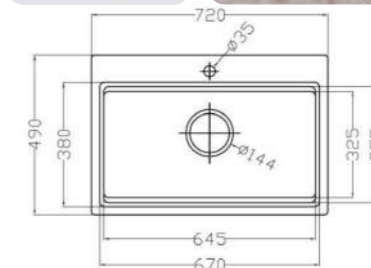

OTHER COLOR

- Pearl Black
- Metal Grey
- Sesame White
- Matt White
- Oat Color