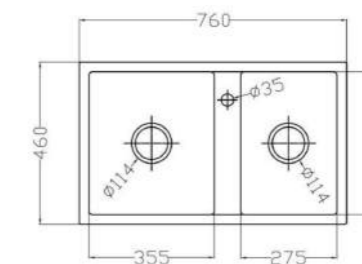

OTHER COLOR

- Pearl Black
- Metal Grey
- Sesame White
- Matt White
- Oat Color