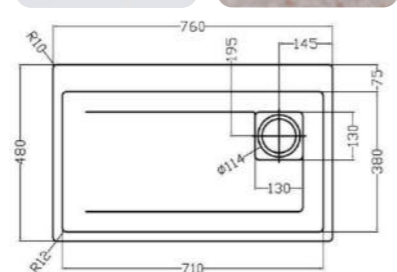

SERIES	DIMENSION	DEPTH
Mond minimalist series	760X480MM	220MM

OTHER COLOR

- Pearl Black
- Metal Grey
- Sesame White

- Matt White
- Oat Color