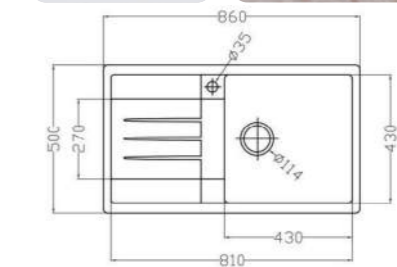

OTHER COLOR