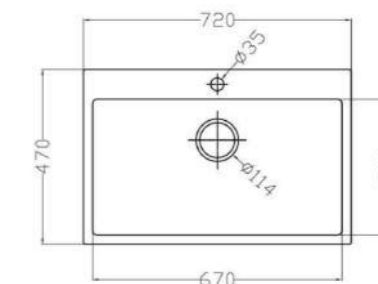

MONDRIAN

MONDW

MODEL-MONDW 7247

SERIES	DIMENSION	DEPTH
Mond minimalist series	720X470MM	205MM

OTHER COLOR

- Pearl Black
- Metal Grey
- Sesame White
- Matt White
- Oat Color