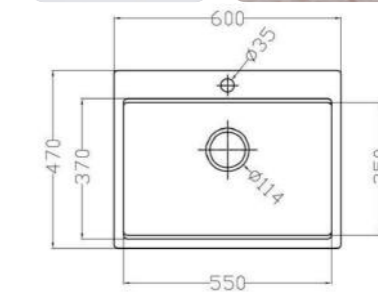

OTHER COLOR

- Pearl Black
- Metal Grey
- Sesame White
- Matt White
- Oat Color

MODEL-MONDY 6548-D