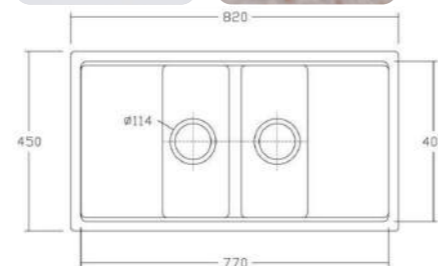

MONDRIAN

MODEL-MONDY- 7645

SERIES	DIMENSION	DEPTH
Mond undermount Series	760X450MM	214MM

OTHER COLOR

- Pearl Black
- Metal Grey
- Sesame White
- Matt White
- Oat Color

MONDRIAN

MODEL-MONDXX- 7644

SERIES	DIMENSION	DEPTH
Mond undermount Series	760X440MM	232MM