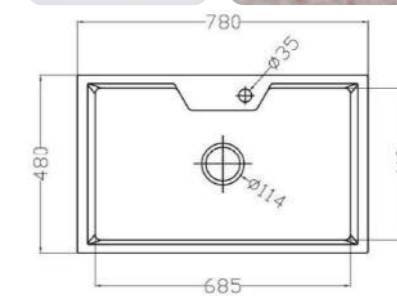

MONDRIAN

MODEL-MONDW 7848

SERIES	DIMENSION	DEPTH
Mond minimalist series	780X480MM	200MM

OTHER COLOR

- Pearl Black
- Metal Grey
- Sesame White

- Matt White
- Oat Color

MODEL-MONDW 9751