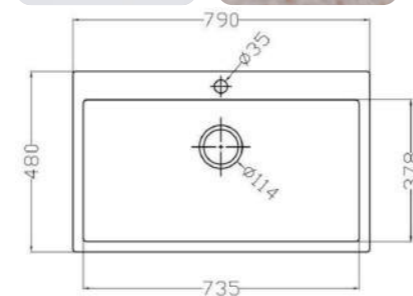

MODEL-MONDW 7948

SERIES	DIMENSION	DEPTH
Mond minimalist series	790X480MM	225MM

OTHER COLOR

- Pearl Black
- Metal Grey
- Sesame White

- Matt White
- Oat Color

MODEL-MONDWD 7648

SERIES	DIMENSION	DEPTH
Mond minimalist series	760X480MM	220MM