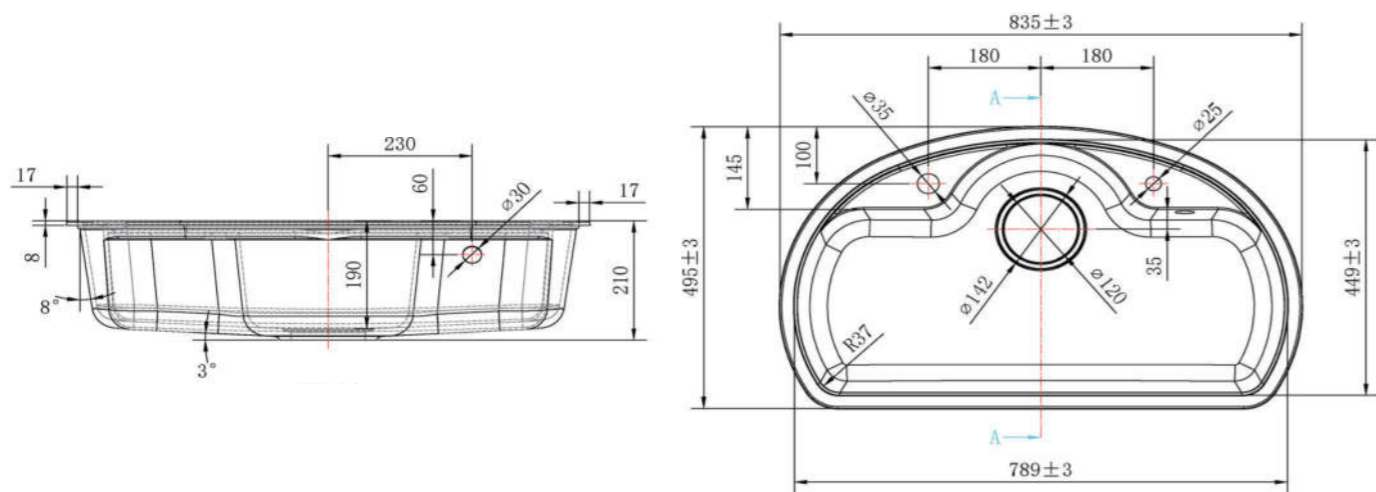

OTHER COLOR

- Pearl Black
- Metal Grey
- Sesame White
- Matt White
- Oat Color