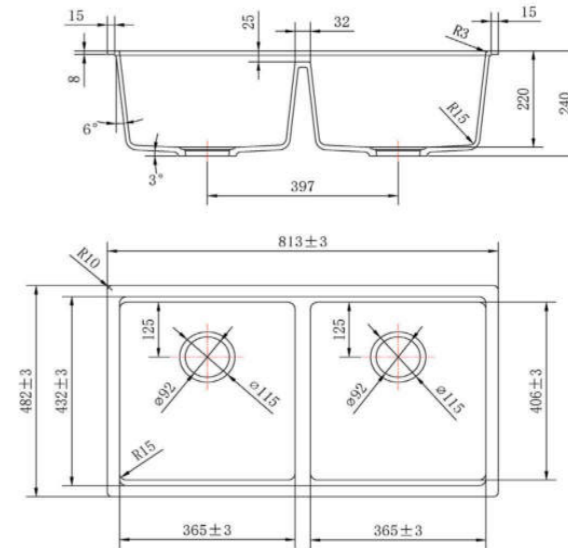

OTHER COLOR