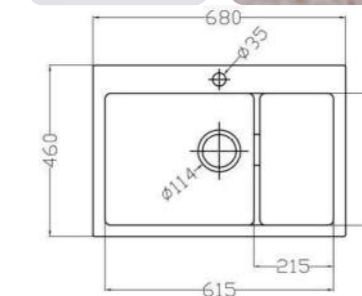

## MONDRIAN

MODEL-MONDGD 6846

SERIES	DIMENSION	DEPTH
Mond high low series	680X460MM	230MM

OTHER COLOR

- Pearl Black
- Metal Grey
- Sesame White
- Matt White
- Oat Color

MODEL-MONDGD 7648

SERIES	DIMENSION	DEPTH
Mond high low series	760X480MM	235MM