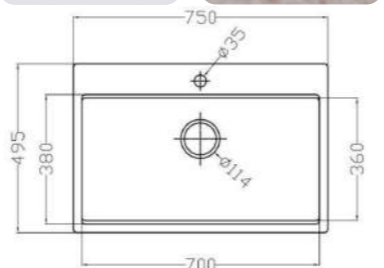

OTHER COLOR