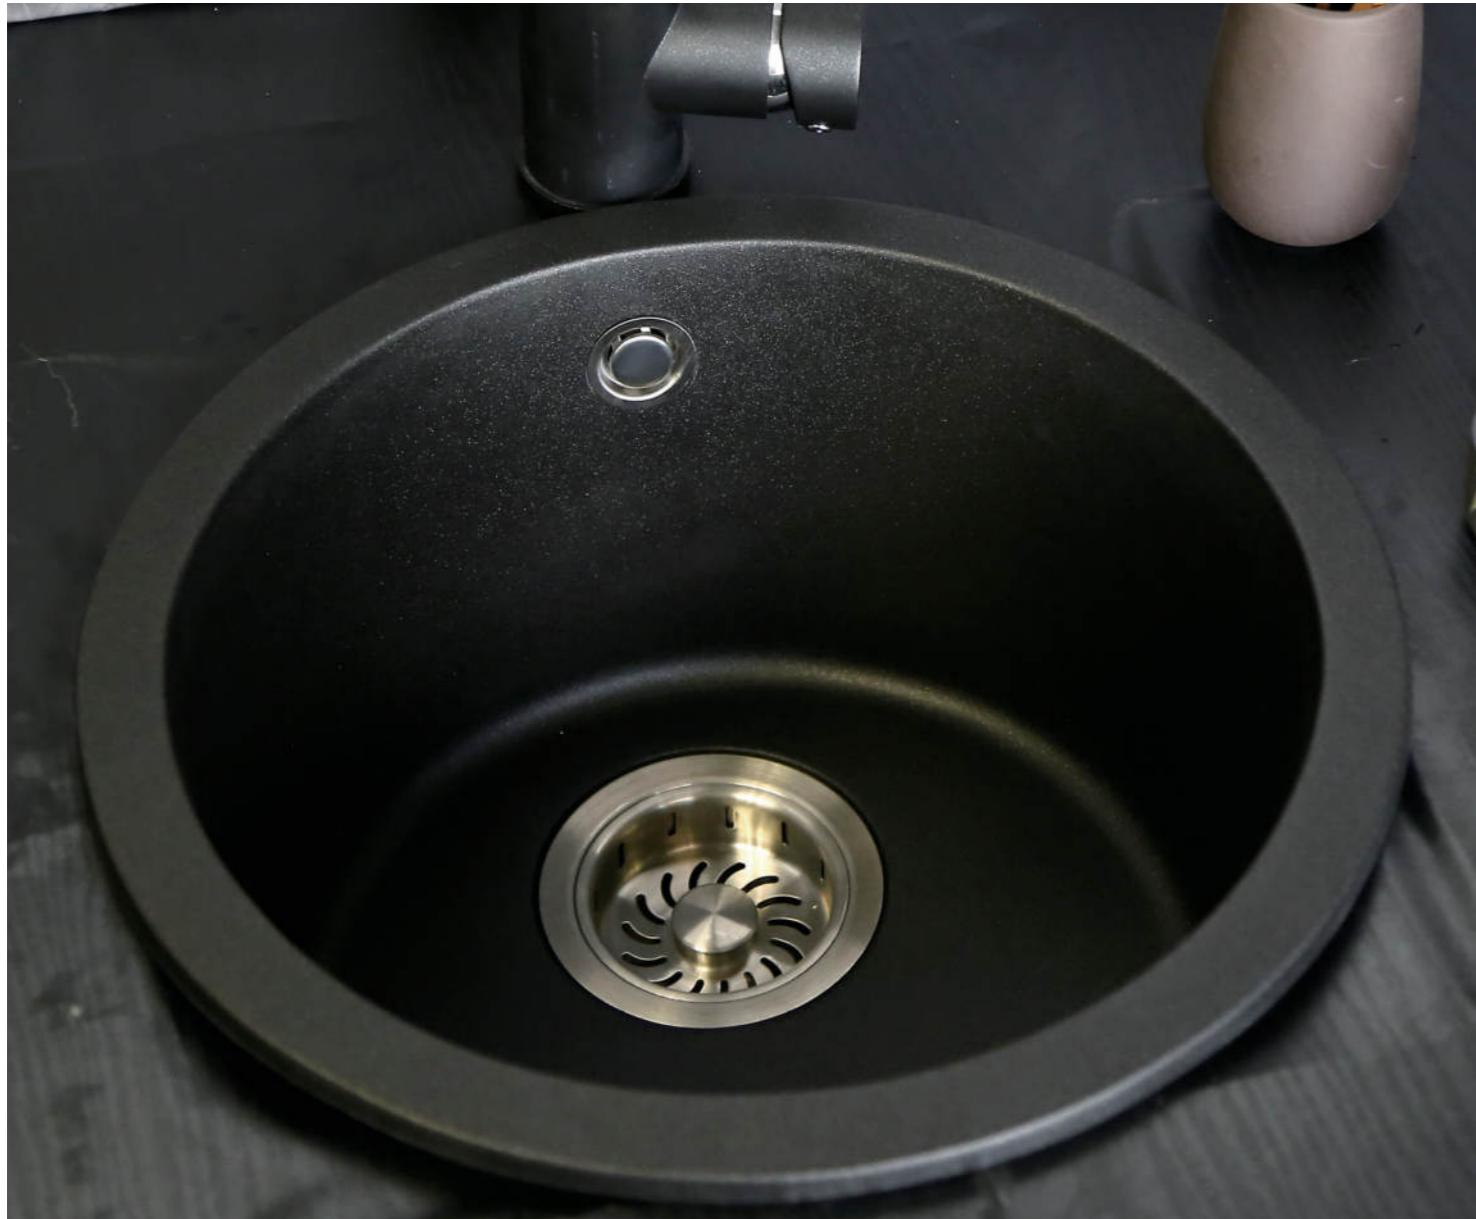

DANUBE SERIES