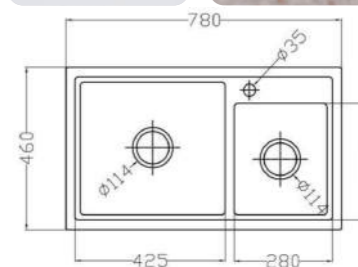

OTHER COLOR

- Pearl Black
- Metal Grey
- Sesame White
- Matt White
- Oat Color