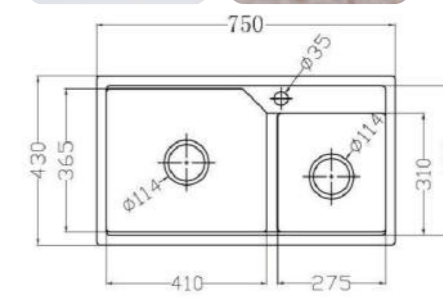

POLLOCK

POLG

MODEL-POLG S7543

SERIES	DIMENSION	DEPTH
Pollock Harbor series	750X430MM	210MM

OTHER COLOR

- Pearl Black
- Metal Grey
- Sesame White
- Matt White
- Oat Color