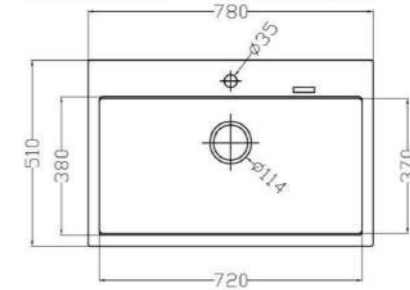

OTHER COLOR