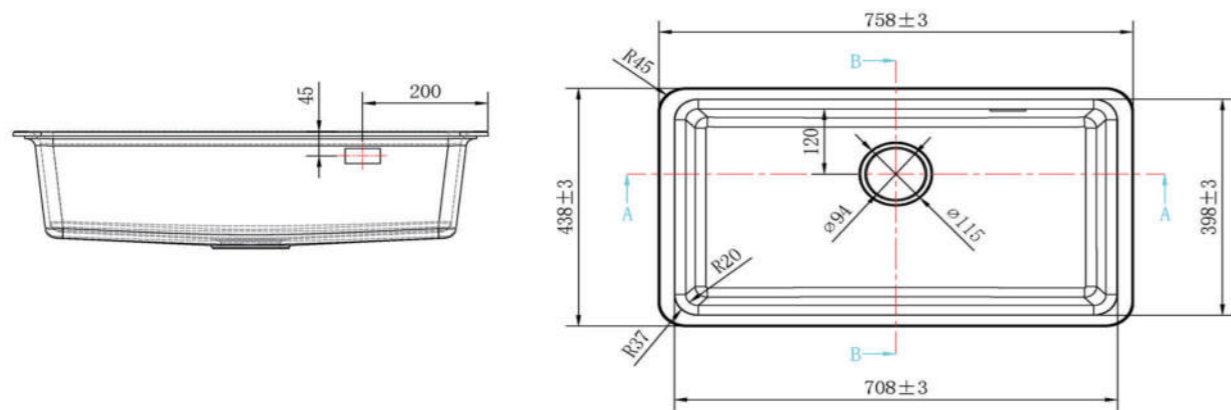

OTHER COLOR

- Pearl Black
- Metal Grey
- Sesame White
- Matt White
- Oat Color