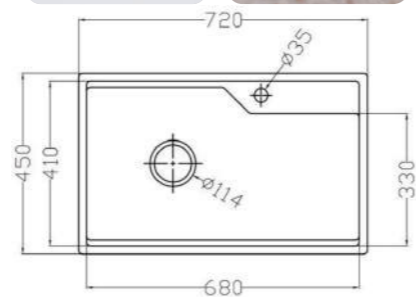

MODEL-POLG 7545

SERIES	DIMENSION	DEPTH
Pollock Harbor series	750X450MM	205MM

OTHER COLOR

- Pearl Black
- Metal Grey
- Sesame White
- Matt White
- Oat Color

POLLOCK

POLG

MODEL-POLG S7543

SERIES	DIMENSION	DEPTH
Pollock Harbor series	750X430MM	210MM