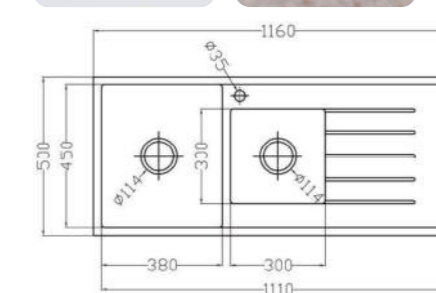

OTHER COLOR