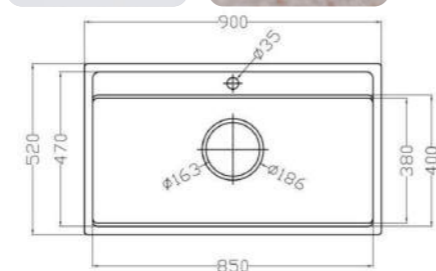

SERIES	DIMENSION	DEPTH
Mond single-groove series	900X520MM	230MM

OTHER COLOR

- Pearl Black
- Metal Grey
- Sesame White
- Matt White
- Oat Color