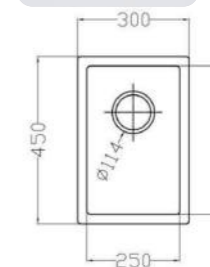

SERIES	DIMENSION	DEPTH
Mond undermount Series	300X450MM	210MM

OTHER COLOR

- Pearl Black
- Metal Grey
- Sesame White
- Matt White
- Oat Color