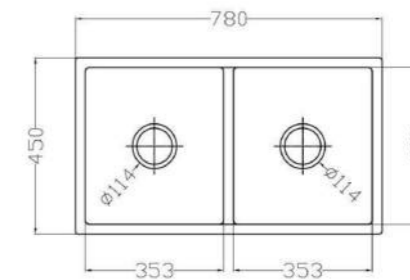

MONDRIAN

MOND<sup>X</sup>

MODEL-MOND<sup>X</sup> 7845

SERIES	DIMENSION	DEPTH
Mond undermount Series	780X450MM	205MM

OTHER COLOR

- Pearl Black
- Metal Grey
- Sesame White
- Matt White
- Oat Color

MODEL-MOND<sup>X</sup> 815