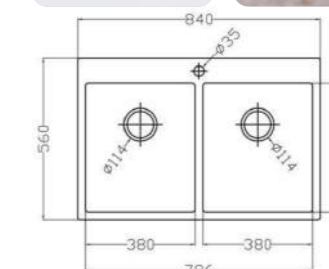

OTHER COLOR

- Pearl Black
- Metal Grey
- Sesame White
- Matt White
- Oat Color

MODEL-AMDF 3322B

SERIES	DIMENSION	DEPTH
AM.SERIES	840X560MM	228MM

OTHER COLOR

- Pearl Black
- Metal Grey
- Sesame White
- Matt White
- Oat Color