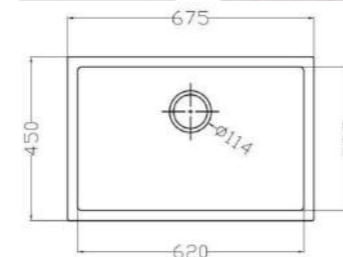

MODEL-MONDX 6845

SERIES	DIMENSION	DEPTH
Mond undermount Series	675X450MM	205MM

OTHER COLOR

- Pearl Black
- Metal Grey
- Sesame White
- Matt White
- Oat Color