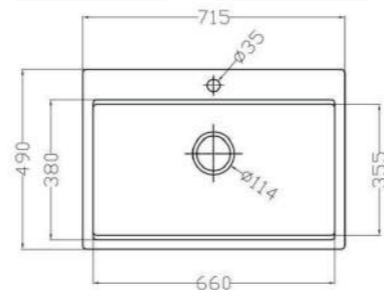

OTHER COLOR