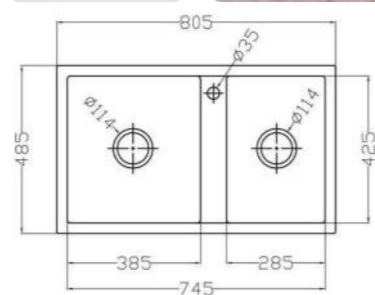

OTHER COLOR

Pearl Black

Metal Grey

Sesame White

Matt White

Oat Color