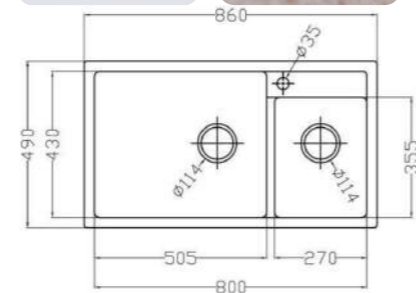

OTHER COLOR