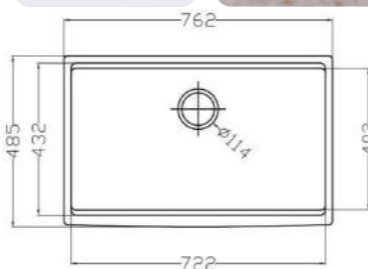

MODEL-AMSSA 3019A

SERIES	DIMENSION	DEPTH
AM.SERIES	762X485MM	225MM

OTHER COLOR

- Pearl Black
- Metal Grey
- Sesame White
- Matt White
- Oat Color

AM

MODEL-AMSSA 3322

SERIES	DIMENSION	DEPTH
AM.SERIES	838X558MM	228MM