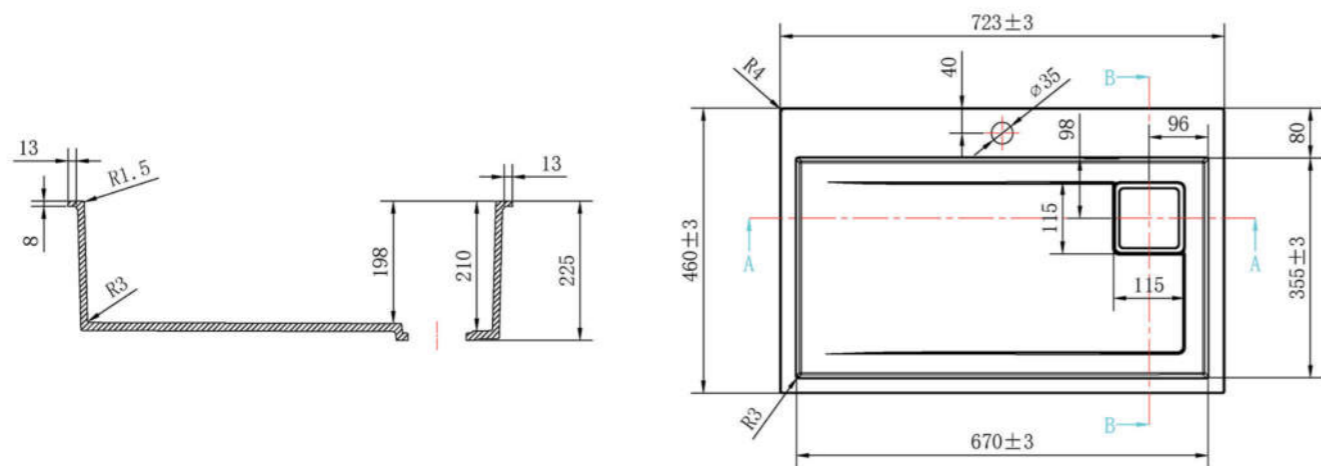

OTHER COLOR

- Pearl Black
- Metal Grey
- Sesame White
- Matt White
- Oat Color