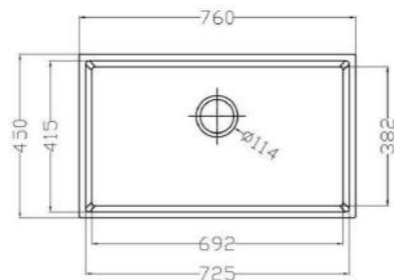

MODEL-MOND^X 7645

SERIES	DIMENSION	DEPTH
Mond undermount Series	760X450MM	205MM

OTHER COLOR

- Pearl Black
- Metal Grey
- Sesame White
- Matt White
- Oat Color