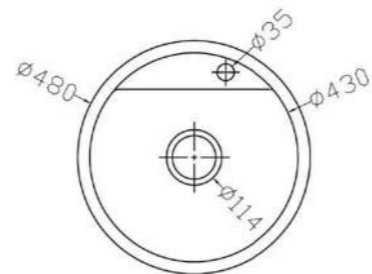

#### OTHER COLOR

- Pearl Black
- Metal Grey
- Sesame White
- Matt White
- Oat Color

MODEL-DAN 480

SERIES	DIMENSION	DEPTH
DANUBE SERIES	480MM	205MM

OTHER COLOR

MODEL-DAN 4848

SERIES	DIMENSION	DEPTH
DANUBE SERIES	480X480MM	205MM