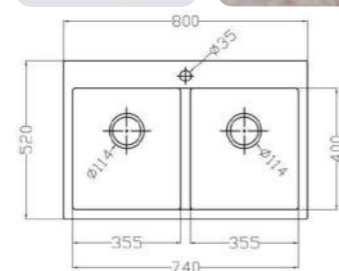

MONDRIAN

MONDW

MODEL-MONDW 9050

SERIES	DIMENSION	DEPTH
Mond minimalist series	900X500MM	240MM

OTHER COLOR

- Pearl Black
- Metal Grey
- Sesame White
- Matt White
- Oat Color

MODEL-MONDWD 7246

SERIES	DIMENSION	DEPTH
Mond minimalist series	720X460MM	225MM