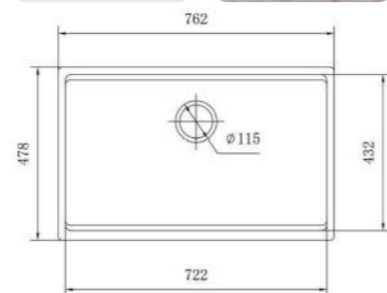

OTHER COLOR

- Pearl Black
- Metal Grey
- Sesame White
- Matt White
- Oat Color