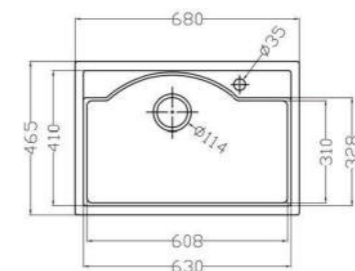

## MIRO

MODEL-MIRO X6846

SERIES	DIMENSION	DEPTH
Miro Fashion Series	680X465MM	205MM

OTHER COLOR

- Pearl Black
- Metal Grey
- Sesame White
- Matt White
- Oat Color

MODEL-MIRO X7248

SERIES	DIMENSION	DEPTH
Miro Fashion Series	720X480MM	205MM