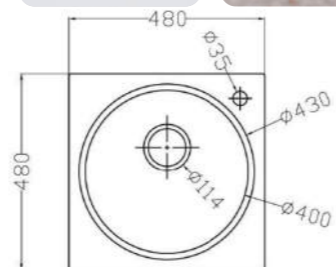

SERIES	DIMENSION	DEPTH
DANUBE SERIES	480X480MM	205MM

OTHER COLOR