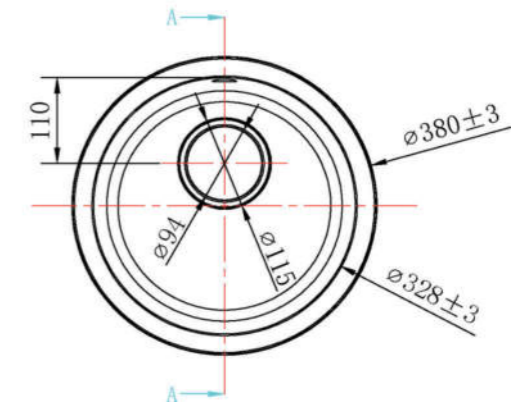

## DANUBE

DAN

MODEL-DAN 380

SERIES	DIMENSION	DEPTH
DANUBE SERIES	∅ 380MM	195MM

OTHER COLOR

# POLLOCK LOW EDGE SERIES

No overflow in the middle  
The low edge holds the water which can prevent water overflow