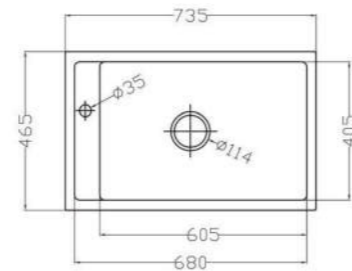

OTHER COLOR

- Pearl Black
- Metal Grey
- Sesame White
- Matt White
- Oat Color