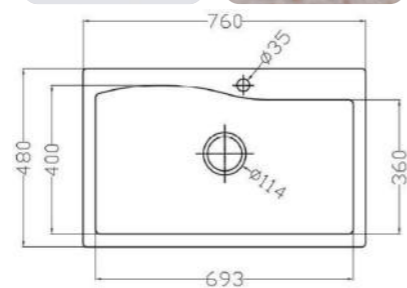

OTHER COLOR