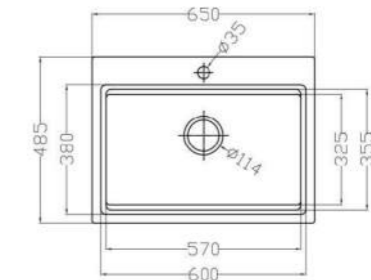

## MONDRIAN

MODEL-MONDL 650

SERIES	DIMENSION	DEPTH
Mond double-groove series	650X485MM	220MM

OTHER COLOR

- Pearl Black
- Metal Grey
- Sesame White
- Matt White
- Oat Color

MODEL-MONDL 725

SERIES	DIMENSION	DEPTH
Mond double-groove series	720X490MM	220MM