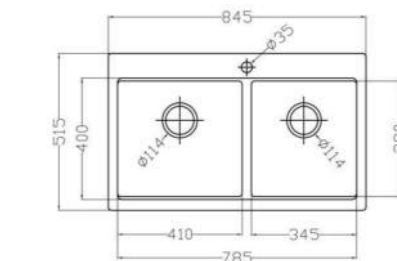

OTHER COLOR

- Pearl Black
- Metal Grey
- Sesame White
- Matt White
- Oat Color