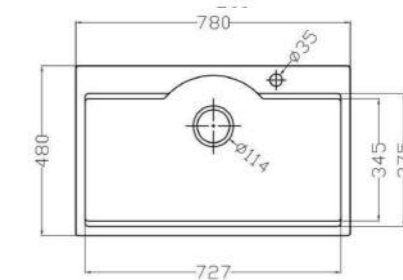

## MIRO

MODEL-MIRO J760

SERIES	DIMENSION	DEPTH
Miro Classic Series	760X475MM	205MM

OTHER COLOR

- Pearl Black
- Metal Grey
- Sesame White
- Matt White
- Oat Color

MODEL-MIRO J820

SERIES	DIMENSION	DEPTH
Miro Classic Series	820X480MM	205MM