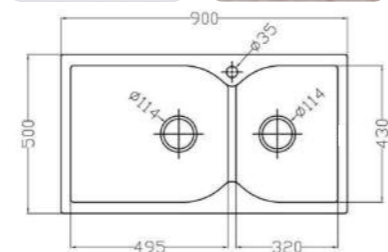

OTHER COLOR

Pearl Black

Metal Grey

Sesame White

Matt White

Oat Color