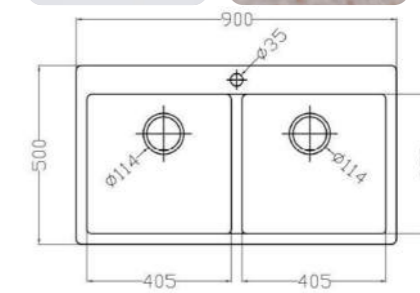

MONDRIAN

MONDW

MODEL-MONDW 9050

SERIES	DIMENSION	DEPTH
Mond minimalist series	900X500MM	240MM

OTHER COLOR

- Pearl Black
- Metal Grey
- Sesame White
- Matt White
- Oat Color

MODEL-MONDWD 7246

SERIES	DIMENSION	DEPTH
Mond minimalist series	720X460MM	225MM