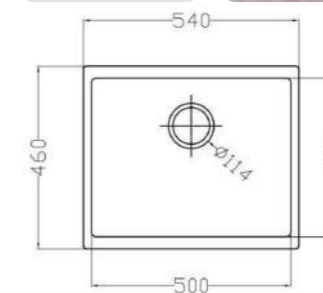

OTHER COLOR

- Pearl Black
- Metal Grey
- Sesame White
- Matt White
- Oat Color