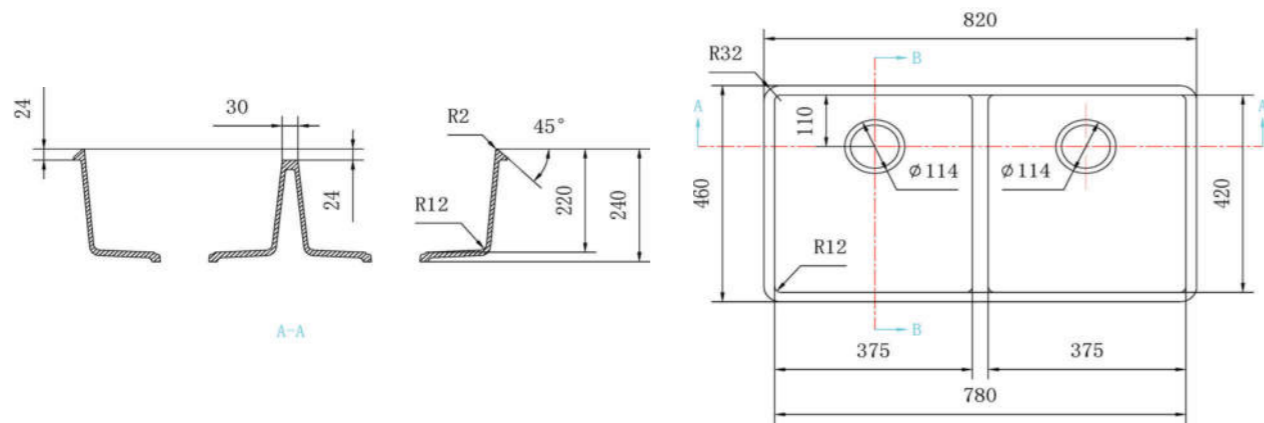

MONDRIAN

MODEL-MONDXX- 8246S

SERIES	DIMENSION	DEPTH
Mond undermount Series	820X460MM	240MM

OTHER COLOR

- Pearl Black
- Metal Grey
- Sesame White
- Matt White
- Oat Color

MONDRIAN