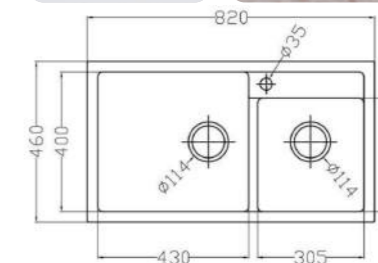

OTHER COLOR

Pearl Black Metal Grey Sesame White

Matt White Oat Color