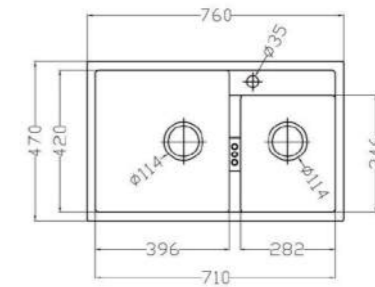

## POLLOCK

MODEL-POLZ 7647

SERIES	DIMENSION	DEPTH
Pollock middle overflow series	760X470MM	205MM

OTHER COLOR

- Pearl Black
- Metal Grey
- Sesame White
- Matt White
- Oat Color

MODEL-POLZ 8647

SERIES	DIMENSION	DEPTH
Pollock middle overflow series	860X470MM	210MM