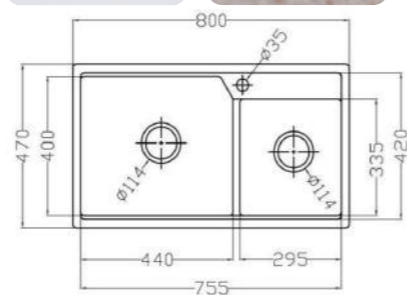

OTHER COLOR

- Pearl Black
- Metal Grey
- Sesame White
- Matt White
- Oat Color