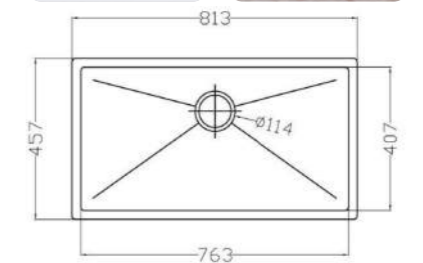

OTHER COLOR

Pearl Black

Metal Grey

Sesame White

Matt White

Oat Color