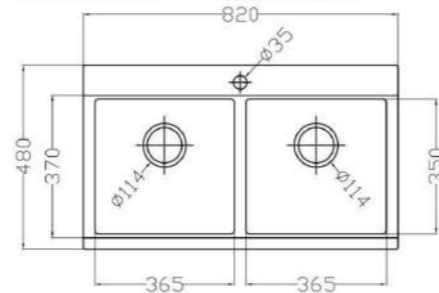

SERIES	DIMENSION	DEPTH
Mond single-groove series	820X480MM	220MM

OTHER COLOR

- Pearl Black
- Metal Grey
- Sesame White
- Matt White
- Oat Color