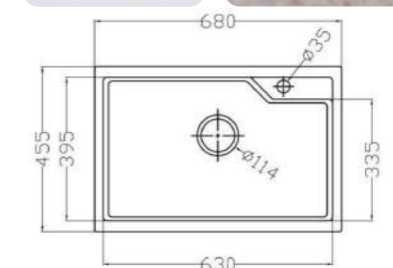

OTHER COLOR

- Pearl Black
- Metal Grey
- Sesame White
- Matt White
- Oat Color