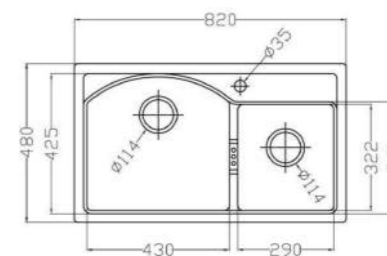

OTHER COLOR

- Pearl Black
- Metal Grey
- Sesame White
- Matt White
- Oat Color