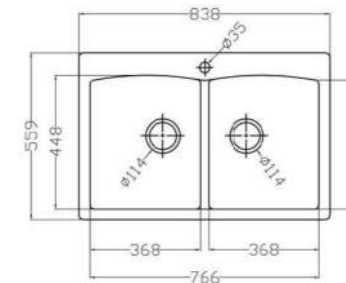

AM

MODEL-AMX 3322

SERIES	DIMENSION	DEPTH
AM.SERIES	838X559MM	235MM

OTHER COLOR

- Pearl Black
- Metal Grey
- Sesame White
- Matt White
- Oat Color

MODEL-AMD 3218

SERIES	DIMENSION	DEPTH
AM.SERIES	813X457MM	250MM