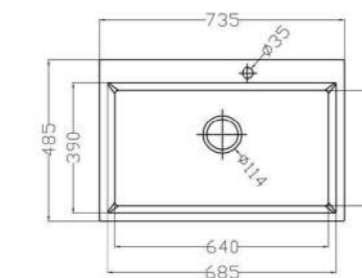

## MONDRIAN

MODEL-MOND 7449

SERIES	DIMENSION	DEPTH
Mond Fashion Series	735X485MM	205MM

OTHER COLOR

- Pearl Black
- Metal Grey
- Sesame White
- Matt White
- Oat Color

MODEL-MOND 7646

SERIES	DIMENSION	DEPTH
Mond Fashion Series	760X460MM	200MM