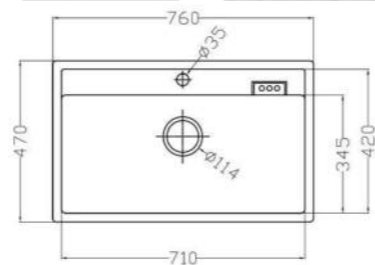

OTHER COLOR

- Pearl Black
- Metal Grey
- Sesame White
- Matt White
- Oat Color