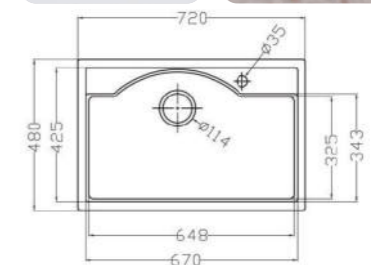

OTHER COLOR

- Pearl Black
- Metal Grey
- Sesame White
- Matt White
- Oat Color