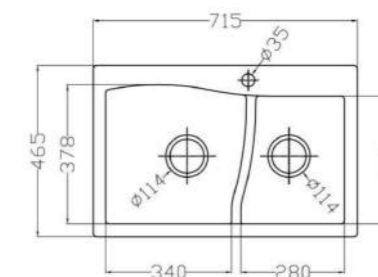

OTHER COLOR

- Pearl Black
- Metal Grey
- Sesame White
- Matt White
- Oat Color