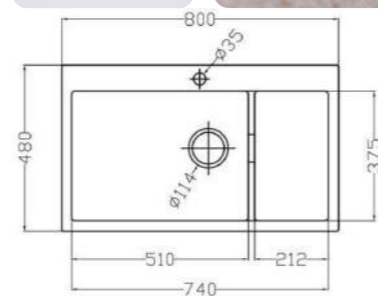

OTHER COLOR

Pearl Black

Metal Grey

Sesame White

Matt White

Oat Color