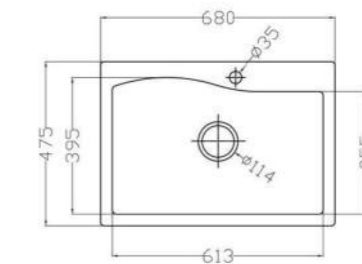

OTHER COLOR

Pearl Black

Metal Grey

Sesame White

Matt White

Oat Color