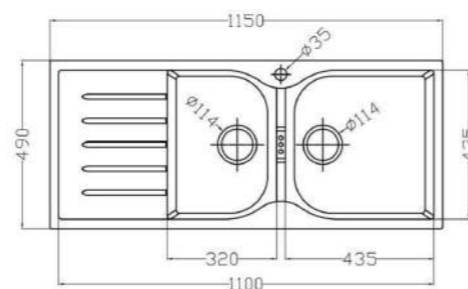

## MODEL-MIRO 1150

SERIES	DIMENSION	DEPTH
Milo European style series	1150X490MM	215MM

## MODEL-MIRO 9050

SERIES	DIMENSION	DEPTH
Milo European style series	900X500MM	245MM