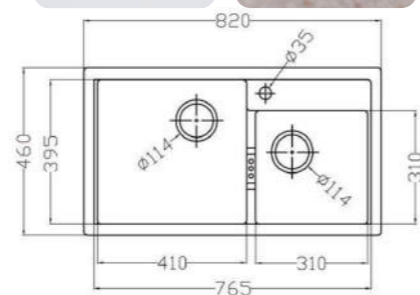

OTHER COLOR