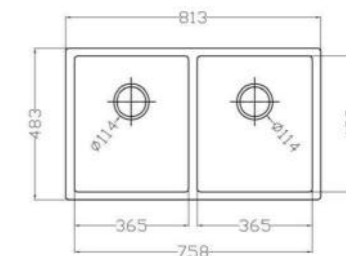

MODEL-MOND^X 815

SERIES	DIMENSION	DEPTH
Mond undermount Series	813X483MM	220MM

OTHER COLOR

- Pearl Black
- Metal Grey
- Sesame White
- Matt White
- Oat Color