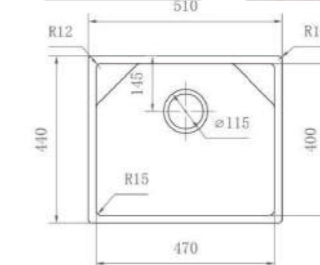

OTHER COLOR

- Pearl Black
- Metal Grey
- Sesame White
- Matt White
- Oat Color