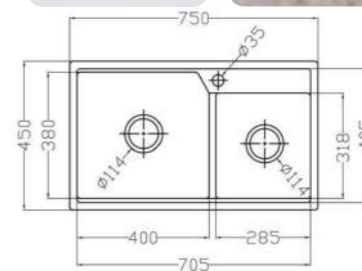

OTHER COLOR

- Pearl Black
- Metal Grey
- Sesame White
- Matt White
- Oat Color

MODEL-POLG S7545

SERIES	DIMENSION	DEPTH
Pollock Harbor series	750X450MM	205MM

OTHER COLOR

- Pearl Black
- Metal Grey
- Sesame White
- Matt White
- Oat Color