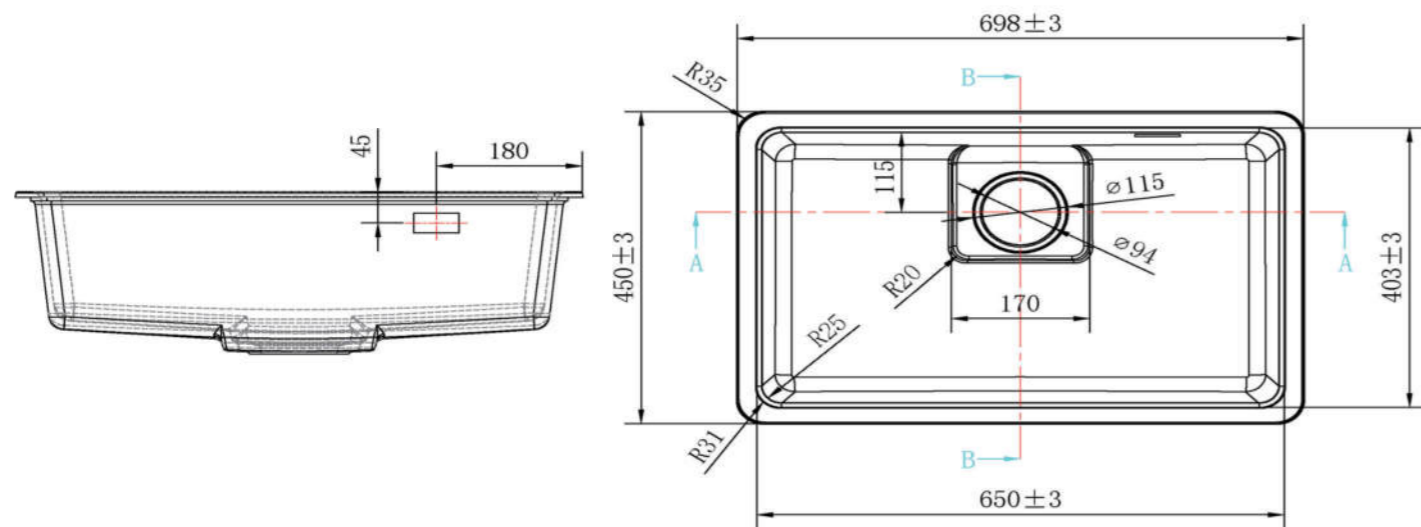

## MIRO

MODEL-MIRO 7045

SERIES	DIMENSION	DEPTH
Miro Fashion Series	700X450MM	234MM

OTHER COLOR

MIRO

MODEL-MIRO 8349

SERIES	DIMENSION	DEPTH
Miro Fashion Series	835X495MM	210MM

OTHER COLOR