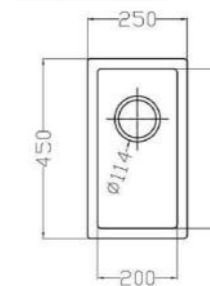

## MONDRIAN

MODEL-MONDX 2545

SERIES	DIMENSION	DEPTH
Mond undermount Series	250X450MM	210MM

OTHER COLOR

- Pearl Black
- Metal Grey
- Sesame White
- Matt White
- Oat Color

MODEL-MONDX 3045

SERIES	DIMENSION	DEPTH
Mond undermount Series	300X450MM	210MM