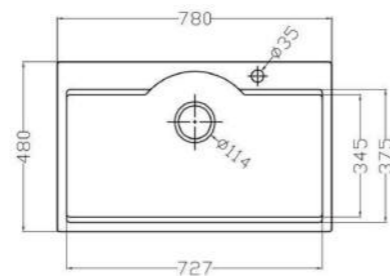

## MIROX

MODEL-MIRO X7848

SERIES	DIMENSION	DEPTH
Miro Fashion Series	780X480MM	220MM

OTHER COLOR

- Pearl Black
- Metal Grey
- Sesame White
- Matt White
- Oat Color

MODEL-MIRO X8450

SERIES	DIMENSION	DEPTH
Miro Fashion Series	840X500MM	205MM