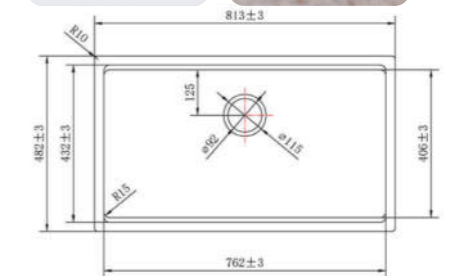

OTHER COLOR

- Pearl Black
- Metal Grey
- Sesame White
- Matt White
- Oat Color