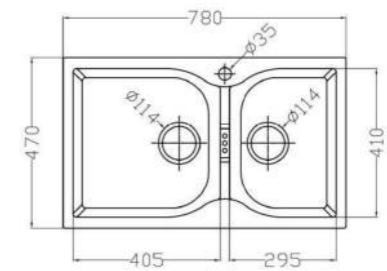

## MIRO

MODEL-MIRO 7847

SERIES	DIMENSION	DEPTH
Milo European style series	780X470MM	205MM

OTHER COLOR

- Pearl Black
- Metal Grey
- Sesame White
- Matt White
- Oat Color

MODEL-MIRO 920

SERIES	DIMENSION	DEPTH
Milo European style series	920X490MM	205MM