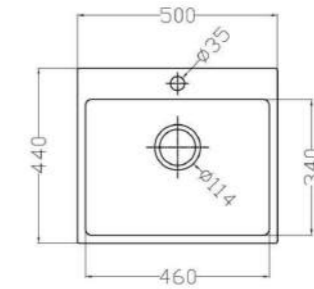

## MONDW

MODEL-MONDW 5044

SERIES	DIMENSION	DEPTH
Mond minimalist series	500X440MM	210MM

OTHER COLOR

- Pearl Black
- Metal Grey
- Sesame White
- Matt White
- Oat Color

MODEL-MONDW 5544

SERIES	DIMENSION	DEPTH
Mond minimalist series	550X440MM	205MM