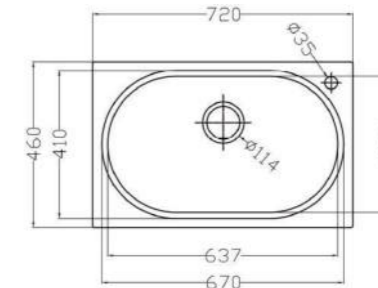

### MODEL-DAN 460

SERIES	DIMENSION	DEPTH
DANUBE SERIES	ϕ 460MM	205MM

#### OTHER COLOR

- Pearl Black
- Metal Grey
- Sesame White
- Matt White
- Oat Color

MODEL-DAN 480

SERIES	DIMENSION	DEPTH
DANUBE SERIES	480MM	205MM

OTHER COLOR

MODEL-DAN 4848

SERIES	DIMENSION	DEPTH
DANUBE SERIES	480X480MM	205MM

OTHER COLOR

DANUBE

MODEL-DAN 7246

SERIES	DIMENSION	DEPTH
DANUBE SERIES	720X460MM	200MM

OTHER COLOR