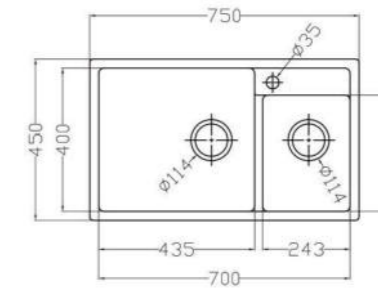

OTHER COLOR

Pearl Black Metal Grey Sesame White

Matt White Oat Color