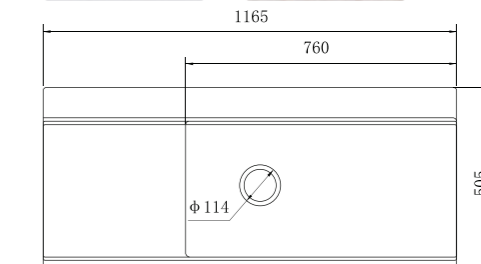

OTHER COLOR