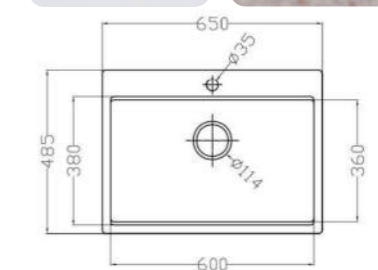

OTHER COLOR

- Pearl Black
- Metal Grey
- Sesame White
- Matt White
- Oat Color