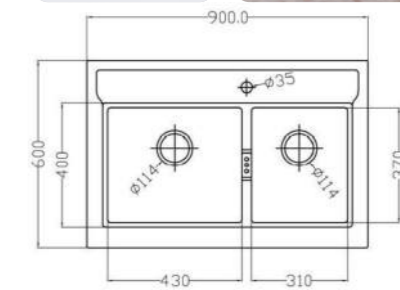

## INTEGRATED

MODEL-M 9060

SERIES	DIMENSION	DEPTH
Integrated sink M SERIES	900X600MM	305MM

OTHER COLOR

- Pearl Black
- Metal Grey
- Sesame White
- Matt White
- Oat Color

MODEL-M 9050

SERIES	DIMENSION	DEPTH
Integrated sink M SERIES	900X550MM	290MM