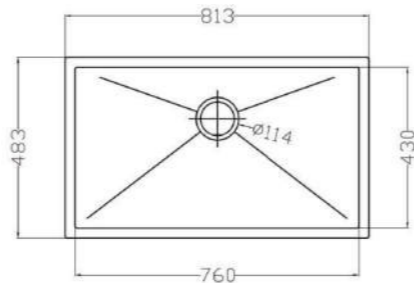

SERIES	DIMENSION	DEPTH
AM.SERIES	813X483MM	245MM

OTHER COLOR

- Pearl Black
- Metal Grey
- Sesame White
- Matt White
- Oat Color