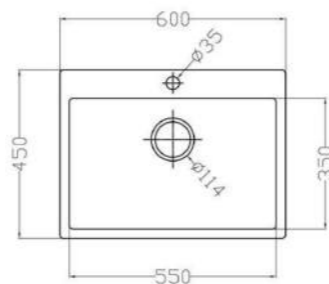

MODEL-MONDW 6045

SERIES	DIMENSION	DEPTH
Mond minimalist series	600X450MM	205MM

OTHER COLOR

- Pearl Black
- Metal Grey
- Sesame White
- Matt White
- Oat Color