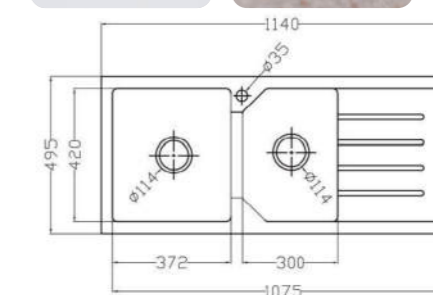

OTHER COLOR