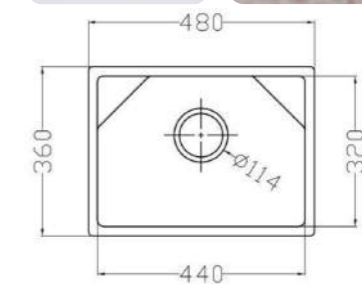

## MONDRIAN

MODEL-MOND J4836

SERIES	DIMENSION	DEPTH
Mond Classic Series	480X360MM	205MM

OTHER COLOR

- Pearl Black
- Metal Grey
- Sesame White
- Matt White
- Oat Color

MODEL-MOND J550

SERIES	DIMENSION	DEPTH
Mond Classic Series	550X480MM	205MM