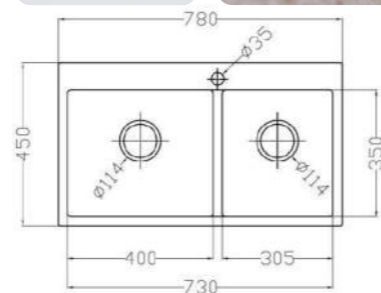

OTHER COLOR

- Pearl Black
- Metal Grey
- Sesame White
- Matt White
- Oat Color