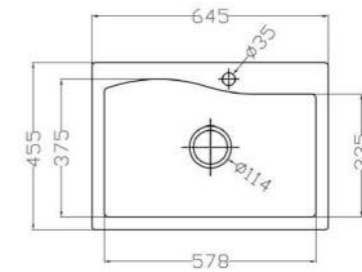

### MODEL-MIRO T680

SERIES	DIMENSION	DEPTH
Milo wave single bowl series	680X475MM	205MM