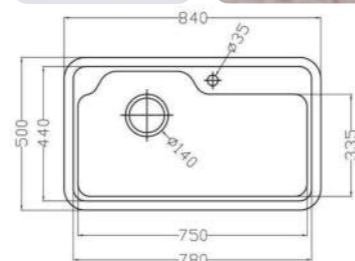

OTHER COLOR

- Pearl Black
- Metal Grey
- Sesame White
- Matt White
- Oat Color