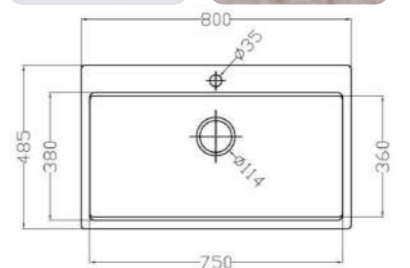

OTHER COLOR