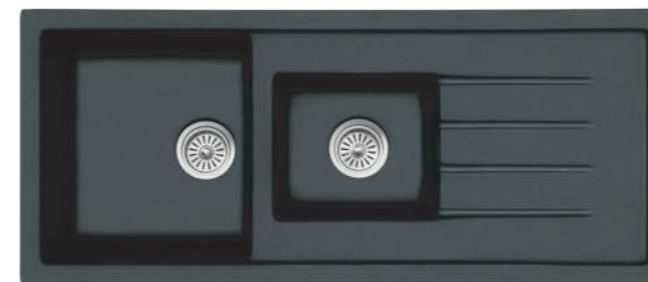

POLLOCK

MODEL-POLD 1160