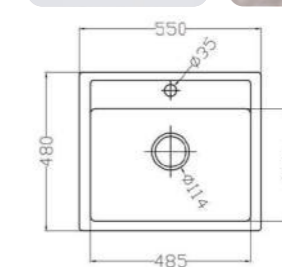

OTHER COLOR

- Pearl Black
- Metal Grey
- Sesame White
- Matt White
- Oat Color