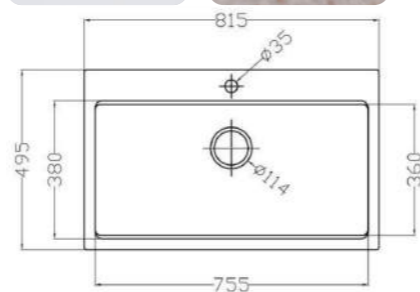

SERIES	DIMENSION	DEPTH
Mond single-groove series	815X495MM	200MM

OTHER COLOR

- Pearl Black
- Metal Grey
- Sesame White
- Matt White
- Oat Color