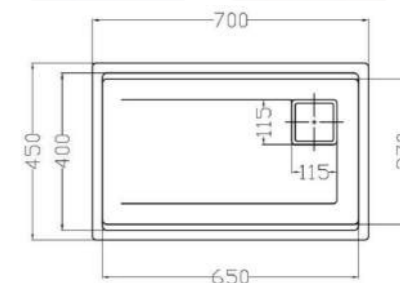

MODEL-MONDX 7246

SERIES	DIMENSION	DEPTH
Mond undermount Series	720X460MM	240MM

- Pearl Black
- Metal Grey
- Sesame White
- Matt White
- Oat Color

MODEL-MOND<sup>X</sup> 7645

SERIES	DIMENSION	DEPTH
Mond undermount Series	760X450MM	205MM