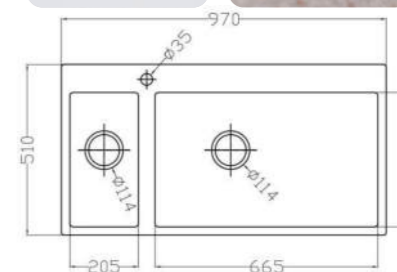

- Matt White
- Oat Color

MODEL-MONDW 9751

SERIES	DIMENSION	DEPTH
Mond minimalist series	970X510MM	200MM

OTHER COLOR

- Pearl Black
- Metal Grey
- Sesame White

- Matt White
- Oat Color

MODEL-MONDW 7845

SERIES	DIMENSION	DEPTH
Mond minimalist series	780X450MM	200MM