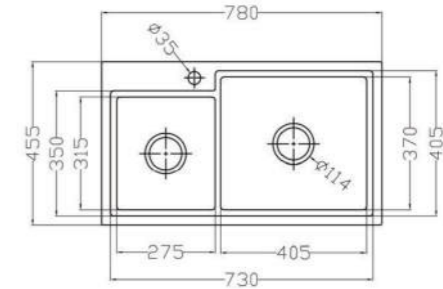

POLLOCK

MODEL-POLR 7845

POLR

SERIES	DIMENSION	DEPTH
Pollock reverse mold series	780X455MM	225MM

OTHER COLOR

Pearl Black

Metal Grey

Sesame White

Matt White

Oat Color