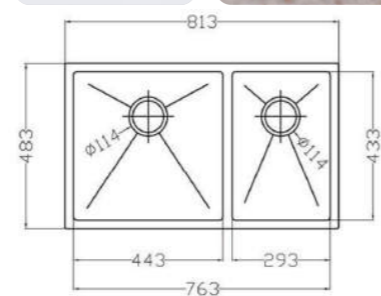

MODEL-AMSSA 3019A

SERIES	DIMENSION	DEPTH
AM.SERIES	762X485MM	225MM

OTHER COLOR

- Pearl Black
- Metal Grey
- Sesame White
- Matt White
- Oat Color

AM

MODEL-AMSSA 3322

SERIES	DIMENSION	DEPTH
AM.SERIES	838X558MM	228MM