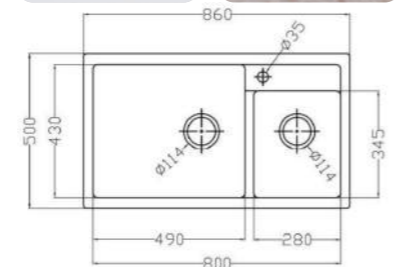

OTHER COLOR