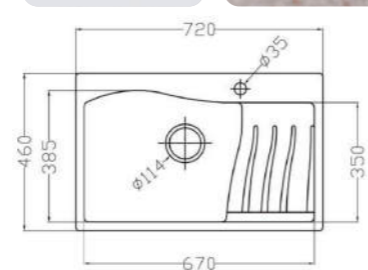

OTHER COLOR