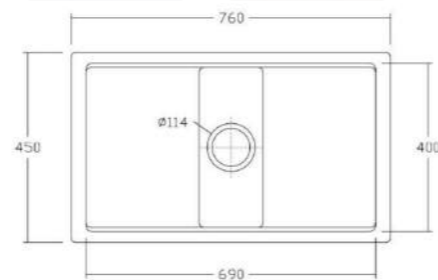

SERIES	DIMENSION	DEPTH
Mond undermount Series	760X450MM	230MM

OTHER COLOR

- Pearl Black
- Metal Grey
- Sesame White
- Matt White
- Oat Color