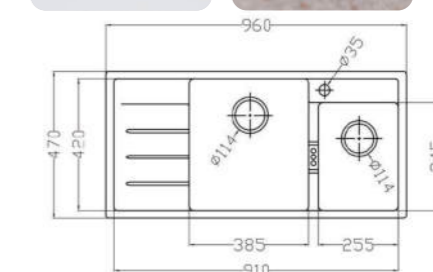

OTHER COLOR