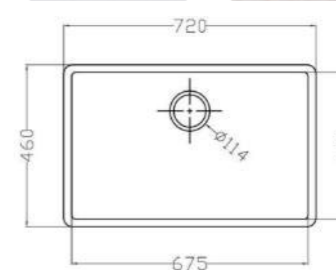

MODEL-MONDX 7246

SERIES	DIMENSION	DEPTH
Mond undermount Series	720X460MM	240MM

- Pearl Black
- Metal Grey
- Sesame White
- Matt White
- Oat Color

MODEL-MOND<sup>X</sup> 7645

SERIES	DIMENSION	DEPTH
Mond undermount Series	760X450MM	205MM