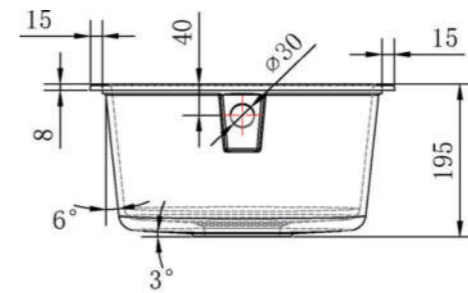

## DANUBE

DAN

MODEL-DAN 380

SERIES	DIMENSION	DEPTH
DANUBE SERIES	∅ 380MM	195MM

OTHER COLOR

# POLLOCK LOW EDGE SERIES

No overflow in the middle  
The low edge holds the water which can prevent water overflow