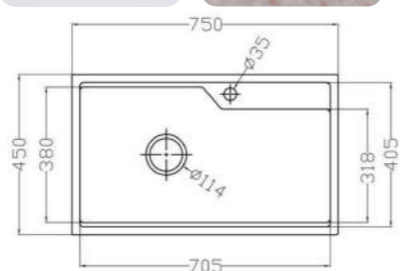

MODEL-POLG 7545

SERIES	DIMENSION	DEPTH
Pollock Harbor series	750X450MM	205MM

OTHER COLOR

- Pearl Black
- Metal Grey
- Sesame White
- Matt White
- Oat Color