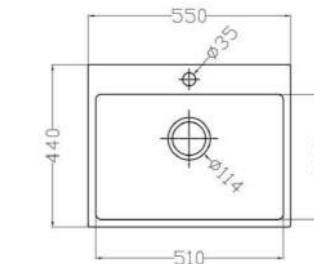

OTHER COLOR

- Pearl Black
- Metal Grey
- Sesame White
- Matt White
- Oat Color