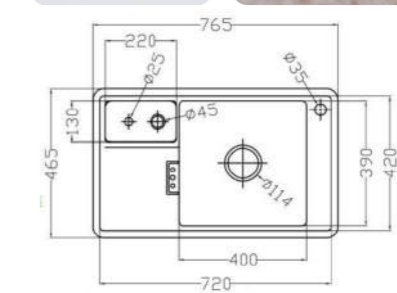

OTHER COLOR