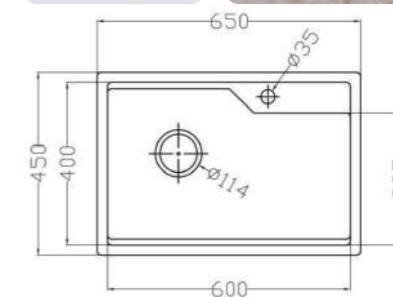

## POLG

MODEL-POLG 6545

SERIES	DIMENSION	DEPTH
Pollock Harbor series	650X450MM	205MM

OTHER COLOR

- Pearl Black
- Metal Grey
- Sesame White
- Matt White
- Oat Color

MODEL-POLG 6845

SERIES	DIMENSION	DEPTH
Pollock Harbor series	680X455MM	205MM