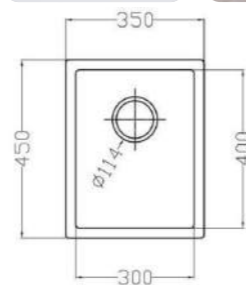

## MONDX

MODEL-MOND<sup>X</sup> 3545

SERIES	DIMENSION	DEPTH
Mond undermount Series	350X450MM	210MM

OTHER COLOR

- Pearl Black
- Metal Grey
- Sesame White
- Matt White
- Oat Color

MODEL-MOND<sup>X</sup> 400

SERIES	DIMENSION	DEPTH
Mond undermount Series	395X445MM	205MM