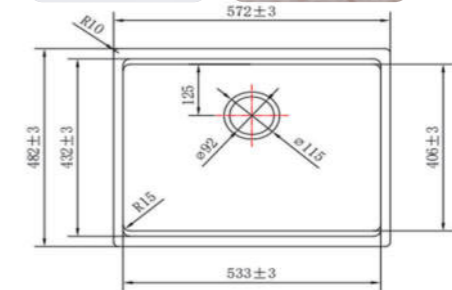

OTHER COLOR

- Pearl Black
- Metal Grey
- Sesame White
- Matt White
- Oat Color