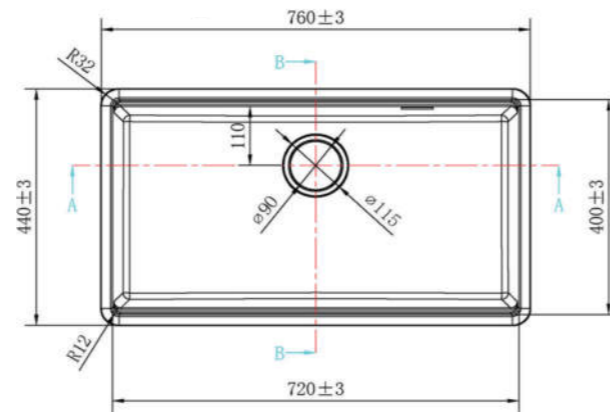

MODEL-MONDXX- 7644

SERIES	DIMENSION	DEPTH
Mond undermount Series	760X440MM	232MM

OTHER COLOR

- Pearl Black
- Metal Grey
- Sesame White
- Matt White
- Oat Color

MONDRIAN