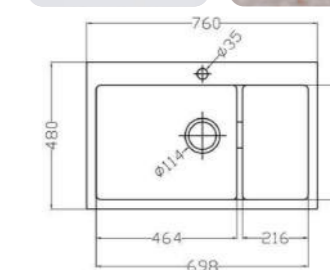

OTHER COLOR

- Pearl Black
- Metal Grey
- Sesame White
- Matt White
- Oat Color