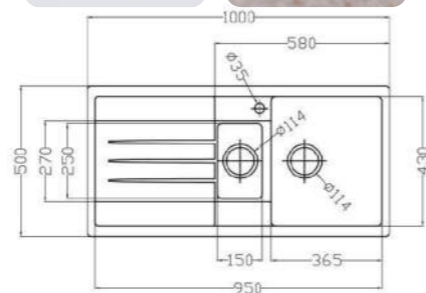

OTHER COLOR