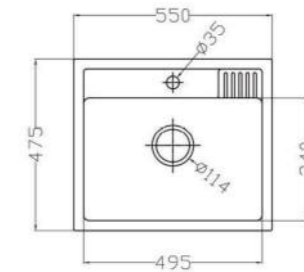

OTHER COLOR

- Pearl Black
- Metal Grey
- Sesame White
- Matt White
- Oat Color