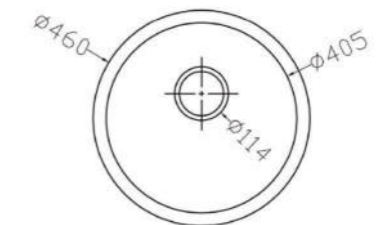

OTHER COLOR

- Pearl Black
- Metal Grey
- Sesame White
- Matt White
- Oat Color