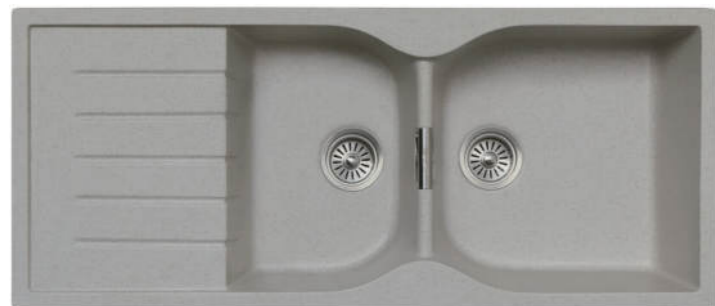

MODEL-MIRO 1150