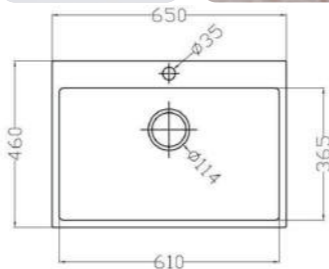

MODEL-MONDW 6546

SERIES	DIMENSION	DEPTH
Mond minimalist series	650X460MM	205MM

OTHER COLOR

- Pearl Black
- Metal Grey
- Sesame White
- Matt White
- Oat Color