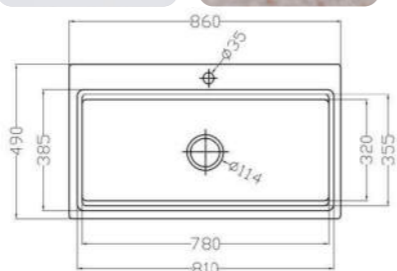

SERIES	DIMENSION	DEPTH
Mond double-groove series	860X490MM	220MM

OTHER COLOR

- Pearl Black
- Metal Grey
- Sesame White
- Matt White
- Oat Color