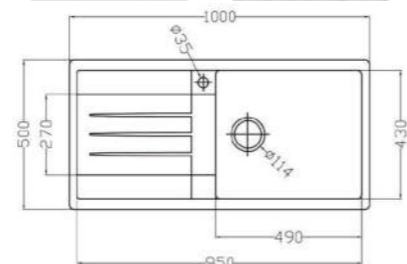

OTHER COLOR