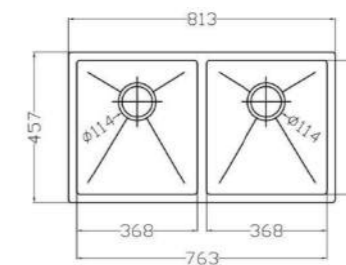

SERIES	DIMENSION	DEPTH
AM.SERIES	813X457MM	250MM

OTHER COLOR

- Pearl Black
- Metal Grey
- Sesame White
- Matt White
- Oat Color