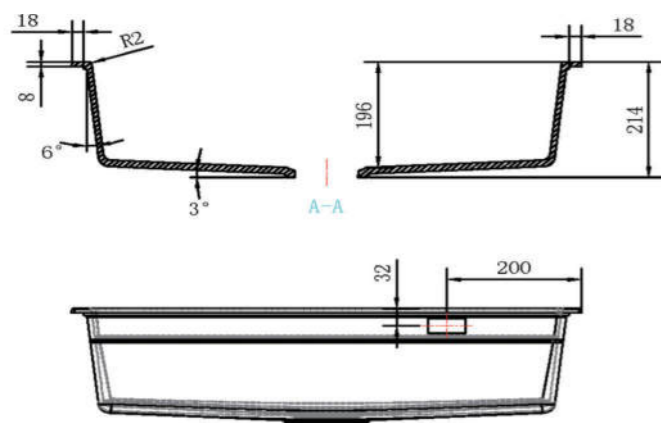

MONDRIAN

MODEL-MONDY- 7645

SERIES	DIMENSION	DEPTH
Mond undermount Series	760X450MM	214MM

OTHER COLOR

- Pearl Black
- Metal Grey
- Sesame White
- Matt White
- Oat Color

MONDRIAN

MODEL-MONDXX- 7644

SERIES	DIMENSION	DEPTH
Mond undermount Series	760X440MM	232MM