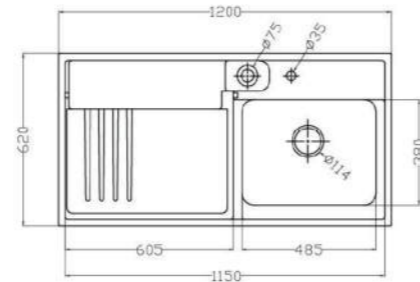

OTHER COLOR

- Pearl Black
- Metal Grey
- Sesame White
- Matt White
- Oat Color