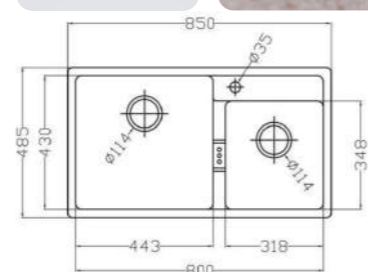

OTHER COLOR