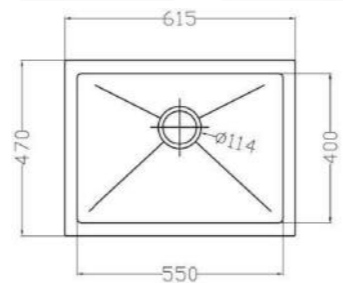

MODEL-MONDX 6147

SERIES	DIMENSION	DEPTH
Mond undermount Series	615X470MM	235MM

OTHER COLOR

- Pearl Black
- Metal Grey
- Sesame White
- Matt White
- Oat Color

MODEL-MONDX 6845

SERIES	DIMENSION	DEPTH
Mond undermount Series	675X450MM	205MM