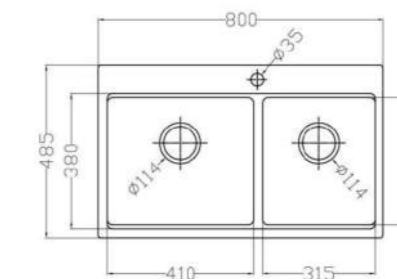

## MONDRIAN

MODEL-MONDY 8048-S

SERIES	DIMENSION	DEPTH
Mond single-groove series	800X485MM	220MM

OTHER COLOR

- Pearl Black
- Metal Grey
- Sesame White
- Matt White
- Oat Color

MODEL-MONDY 8552-S

SERIES	DIMENSION	DEPTH
Mond single-groove series	845X515MM	220MM