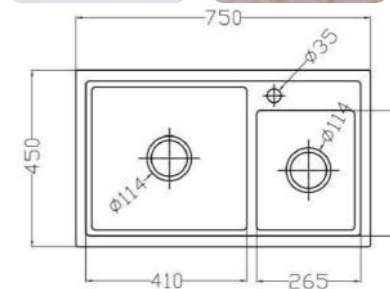

## MONDRIAN

MODEL-MONDS 7545

SERIES	DIMENSION	DEPTH
Mond deep groove series	750X450MM	205MM

OTHER COLOR

- Pearl Black
- Metal Grey
- Sesame White
- Matt White
- Oat Color

MODEL-MONDS 7846

SERIES	DIMENSION	DEPTH
Mond deep groove series	780X460MM	205MM