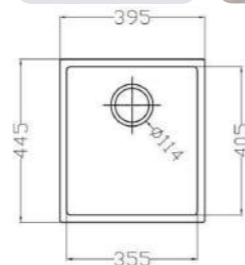

OTHER COLOR

- Pearl Black
- Metal Grey
- Sesame White
- Matt White
- Oat Color