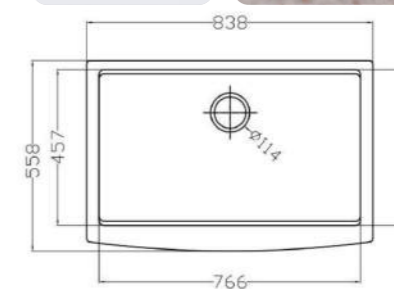

SERIES	DIMENSION	DEPTH
AM.SERIES	838X558MM	228MM

OTHER COLOR

- Pearl Black
- Metal Grey
- Sesame White
- Matt White
- Oat Color