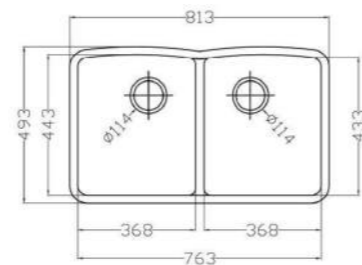

OTHER COLOR

- Pearl Black
- Metal Grey
- Sesame White
- Matt White
- Oat Color

MODEL-AMX 3219

SERIES	DIMENSION	DEPTH
AM.SERIES	813X493MM	260MM

OTHER COLOR

- Pearl Black
- Metal Grey
- Sesame White
- Matt White
- Oat Color