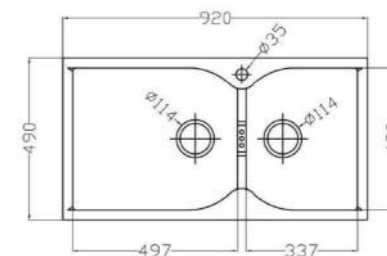

OTHER COLOR

- Pearl Black
- Metal Grey
- Sesame White
- Matt White
- Oat Color