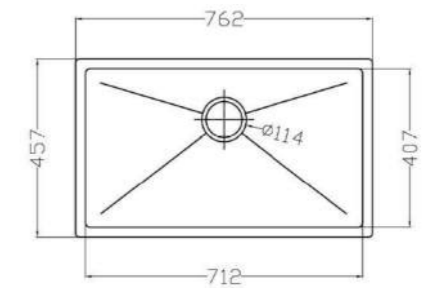

OTHER COLOR

Pearl Black

Metal Grey

Sesame White

Matt White

Oat Color