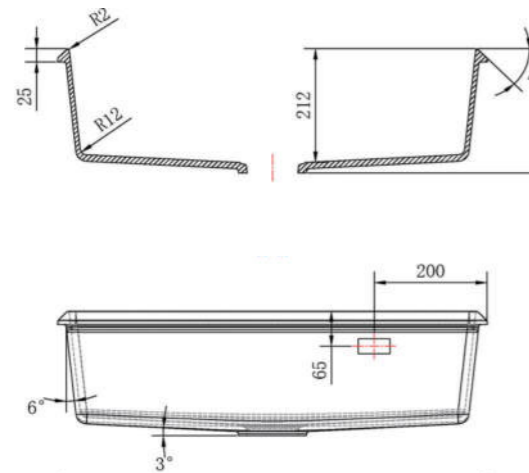

MODEL-MONDXX- 7644

SERIES	DIMENSION	DEPTH
Mond undermount Series	760X440MM	232MM

OTHER COLOR

- Pearl Black
- Metal Grey
- Sesame White
- Matt White
- Oat Color

MONDRIAN