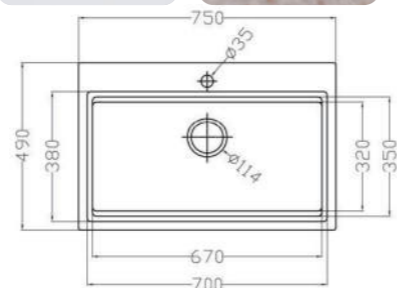

## MONDL

MODEL-MONDL 7549

SERIES	DIMENSION	DEPTH
Mond double-groove series	750X490MM	220MM

OTHER COLOR

- Pearl Black
- Metal Grey
- Sesame White
- Matt White
- Oat Color

MODEL-MONDL 860

SERIES	DIMENSION	DEPTH
Mond double-groove series	860X490MM	220MM