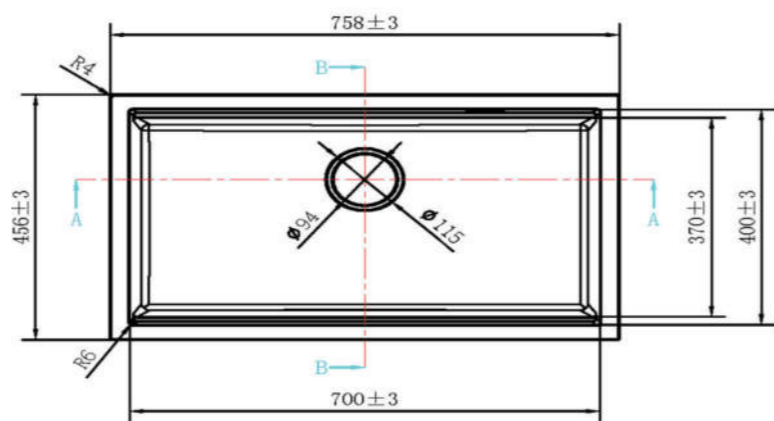

MONDRIAN

MODEL-MONDY- 7645

SERIES	DIMENSION	DEPTH
Mond undermount Series	760X450MM	214MM

OTHER COLOR

- Pearl Black
- Metal Grey
- Sesame White
- Matt White
- Oat Color

MONDRIAN

MODEL-MONDXX- 7644

SERIES	DIMENSION	DEPTH
Mond undermount Series	760X440MM	232MM