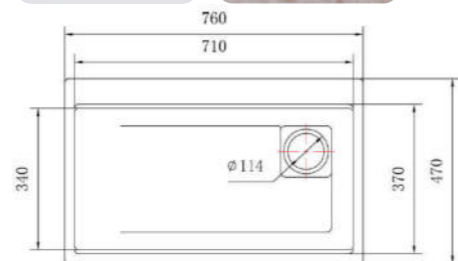

SERIES	DIMENSION	DEPTH
Mond single-groove series	760X470MM	200MM

OTHER COLOR

- Pearl Black
- Metal Grey
- Sesame White
- Matt White
- Oat Color