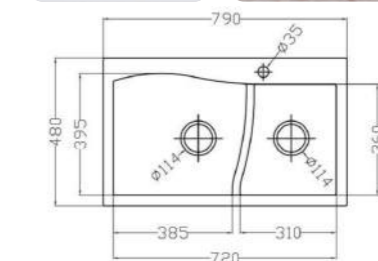

OTHER COLOR

- Pearl Black
- Metal Grey
- Sesame White
- Matt White
- Oat Color