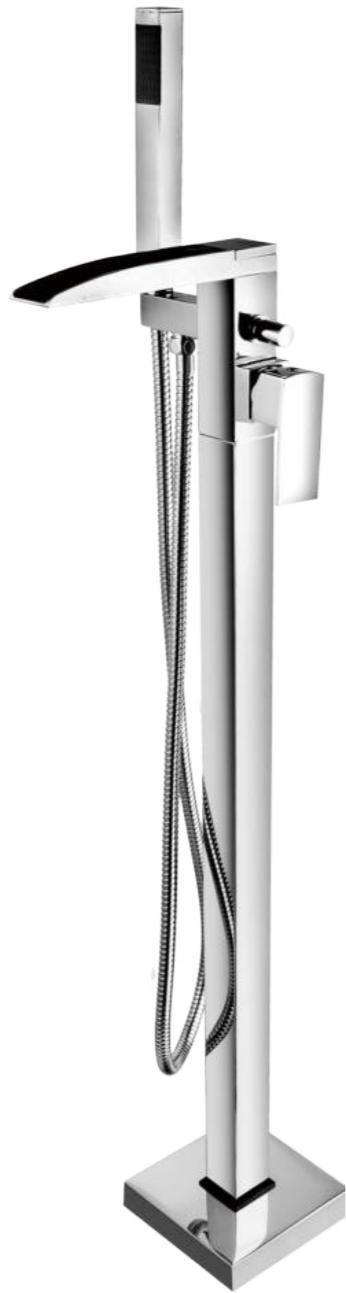

FAUCET

HOLD

SPOOL

BRASS

HEALTH

PT8000
Single lever bath/shower mixer floor-mounted

PT8000A
Single lever bath/shower mixer floor-mounted

PT8000M
Single lever bath/shower mixer floor-mounted

PT90912
Column tub water nozzle

TWO WAYS TO BATHE

TAP WATER

Bath mode on, fast water, no long wait.

SHOWER WATER

Shower mode on, gentle and delicate, clean every inch of skin.

PT8030

Two-handle bath/shower mixer floor-mounted

PT80502
Two-handle bath/shower mixer floor-mounted

OPEN WATER OUTLET

Waterfall look and feel, more pleasing to the eye.

PT8450
Single lever bath/shower mixer floor-mounted

PT8610A
Single lever bath/shower mixer floor-mounted

PT8630
Single lever bath/shower mixer floor-mounted

PT8630N
Single lever bath/shower mixer floor-mounted

PT8850
Single lever bath/shower mixer floor-mounted

PT8850N
Single lever bath/shower mixer floor-mounted