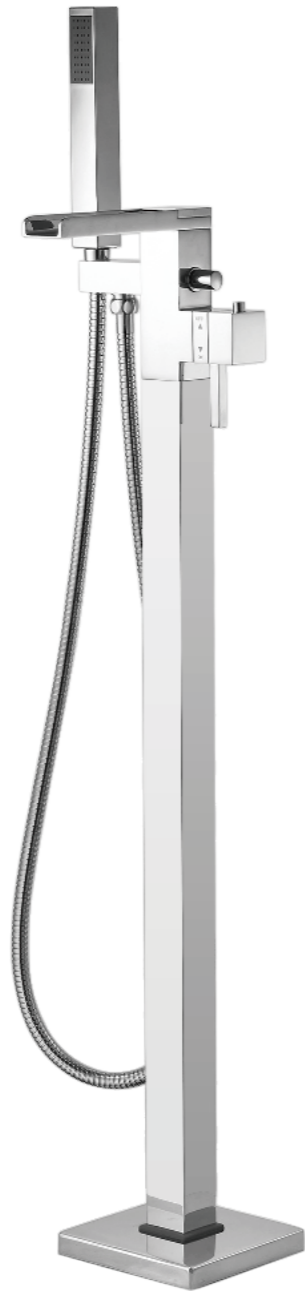

FAUCET

HOLD

SPOOL

BRASS

HEALTH

PT8000
Single lever bath/shower mixer floor-mounted

PT8000A
Single lever bath/shower mixer floor-mounted

PT8000M
Single lever bath/shower mixer floor-mounted

PT90912
Column tub water nozzle

TWO WAYS TO BATHE

TAP WATER

Bath mode on, fast water, no long wait.

SHOWER WATER

Shower mode on, gentle and delicate, clean every inch of skin.

PT8030

Two-handle bath/shower mixer floor-mounted

PT8150
Two-handle bath/shower mixer floor-mounted

PT8040
Two-handle bath/shower mixer floor-mounted

LARGEFLOW

Large flow, sweep away fatigue, open the new enjoyment of relaxation.

PT80501
Two-handle bath/shower mixer floor-mounted

PT80502
Two-handle bath/shower mixer floor-mounted

OPEN WATER OUTLET

Waterfall look and feel, more pleasing to the eye.

PT8450
Single lever bath/shower mixer floor-mounted

PT8610A
Single lever bath/shower mixer floor-mounted