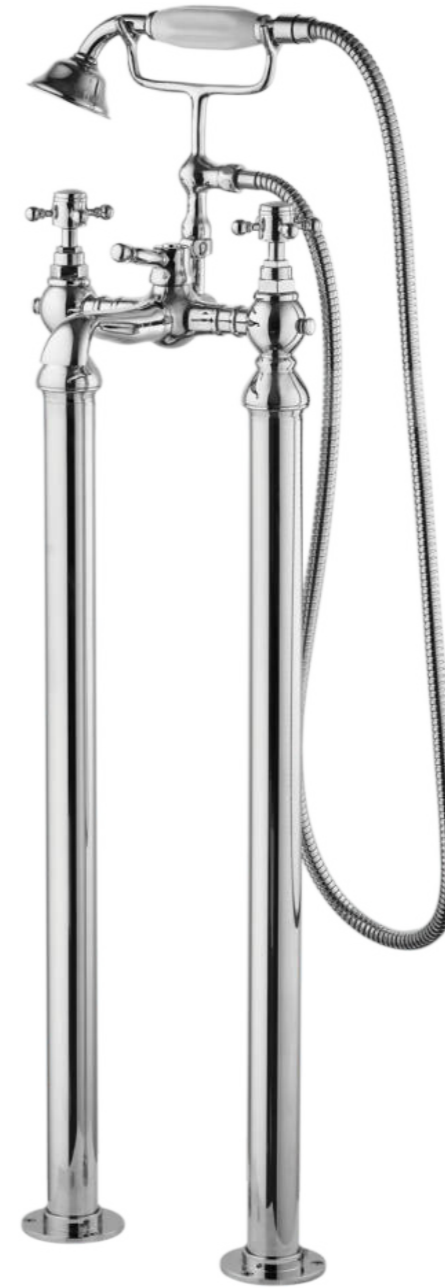

FAUCET

HOLD

SPOOL

BRASS

HEALTH

PT8000
Single lever bath/shower mixer floor-mounted

PT8000A
Single lever bath/shower mixer floor-mounted

PT8000M
Single lever bath/shower mixer floor-mounted

PT90912
Column tub water nozzle

TWO WAYS TO BATHE

TAP WATER

Bath mode on, fast water, no long wait.

SHOWER WATER

Shower mode on, gentle and delicate, clean every inch of skin.

PT8030

Two-handle bath/shower mixer floor-mounted

PT8150
Two-handle bath/shower mixer floor-mounted

PT8040
Two-handle bath/shower mixer floor-mounted

LARGEFLOW

Large flow, sweep away fatigue, open the new enjoyment of relaxation.

PT80501
Two-handle bath/shower mixer floor-mounted

PT80502
Two-handle bath/shower mixer floor-mounted

OPEN WATER OUTLET

Waterfall look and feel, more pleasing to the eye.

PT8450
Single lever bath/shower mixer floor-mounted

PT8610A
Single lever bath/shower mixer floor-mounted