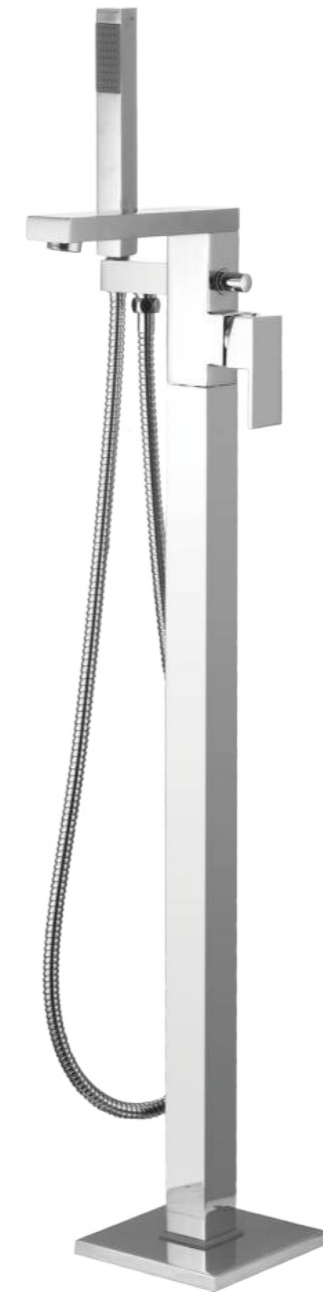

FAUCET

HOLD

SPOOL

BRASS

HEALTH

PT8000
Single lever bath/shower mixer floor-mounted

PT8000A
Single lever bath/shower mixer floor-mounted

PT8000M
Single lever bath/shower mixer floor-mounted

PT80502
Two-handle bath/shower mixer floor-mounted

OPEN WATER OUTLET

Waterfall look and feel, more pleasing to the eye.

PT8450
Single lever bath/shower mixer floor-mounted

PT8610A
Single lever bath/shower mixer floor-mounted

PT8630
Single lever bath/shower mixer floor-mounted

PT8630N
Single lever bath/shower mixer floor-mounted

PT8850
Single lever bath/shower mixer floor-mounted

PT8850N
Single lever bath/shower mixer floor-mounted

PT8170N
Single lever bath/shower mixer floor-mounted

PT8170BN
Single lever bath/shower mixer floor-mounted

PT8270N
Single lever bath/shower mixer floor-mounted

PT8290
Single lever bath/shower mixer floor-mounted