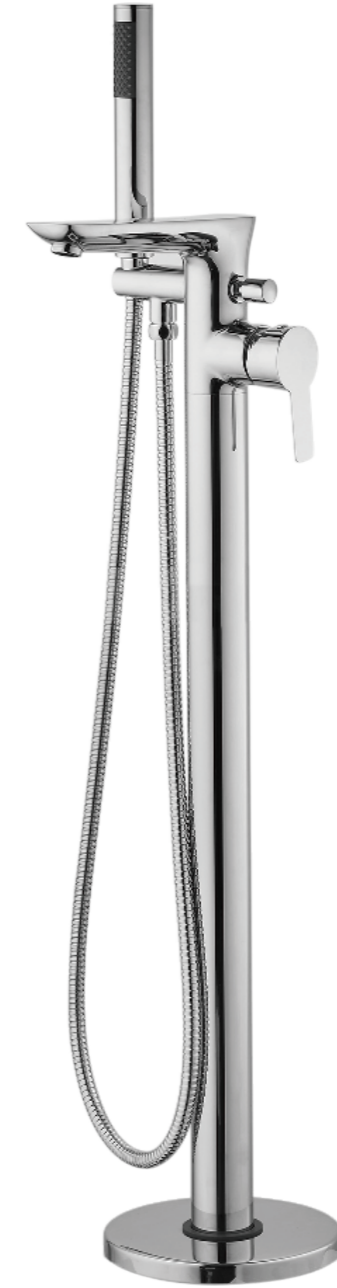

FAUCET

HOLD

SPOOL

BRASS

HEALTH

PT8000
Single lever bath/shower mixer floor-mounted

PT8000A
Single lever bath/shower mixer floor-mounted

PT8000M
Single lever bath/shower mixer floor-mounted

PT8530
Single lever bath/shower mixer floor-mounted

PT8550M
Single lever bath/shower mixer floor-mounted

PT8590
Single lever bath/shower mixer floor-mounted

PT8740N
Single lever bath/shower mixer floor-mounted

PT9420M
Single lever bath/shower mixer floor-mounted

PT9050N
Single lever bath/shower mixer floor-mounted

PT9070
Single lever bath/shower mixer floor-mounted

PT8810
Single lever bath/shower mixer floor-mounted

PT8810N
Single lever bath/shower mixer floor-mounted

PT8620
Single lever bath/shower mixer floor-mounted

PT8730
Single lever bath/shower mixer floor-mounted

FOCUS ON QUALITY LIFE

PT8320BM
Single lever bath/shower mixer floor-mounted