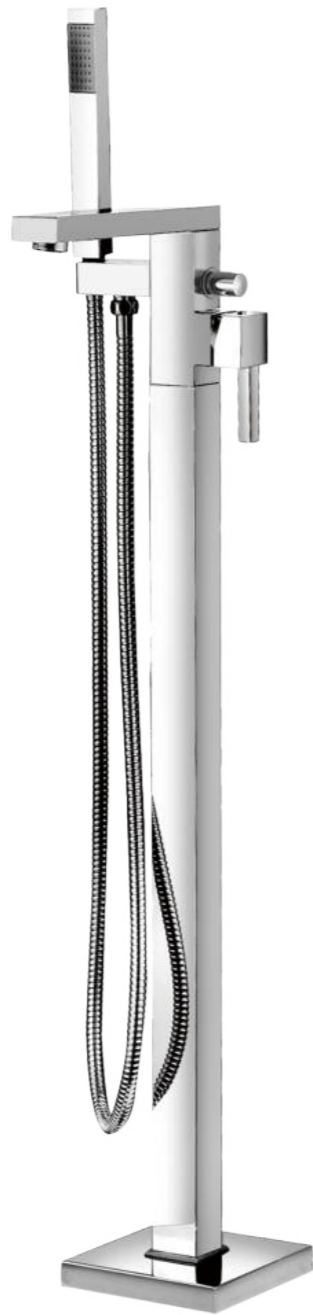

FAUCET

HOLD

SPOOL

BRASS

HEALTH

PT8000
Single lever bath/shower mixer floor-mounted

PT8000A
Single lever bath/shower mixer floor-mounted

PT8000M
Single lever bath/shower mixer floor-mounted

PT90912
Column tub water nozzle

TWO WAYS TO BATHE

TAP WATER

Bath mode on, fast water, no long wait.

SHOWER WATER

Shower mode on, gentle and delicate, clean every inch of skin.

PT8030

Two-handle bath/shower mixer floor-mounted

PT80502
Two-handle bath/shower mixer floor-mounted

OPEN WATER OUTLET

Waterfall look and feel, more pleasing to the eye.

PT8450
Single lever bath/shower mixer floor-mounted

PT8610A
Single lever bath/shower mixer floor-mounted

PT8630
Single lever bath/shower mixer floor-mounted

PT8630N
Single lever bath/shower mixer floor-mounted

PT8850
Single lever bath/shower mixer floor-mounted

PT8850N
Single lever bath/shower mixer floor-mounted