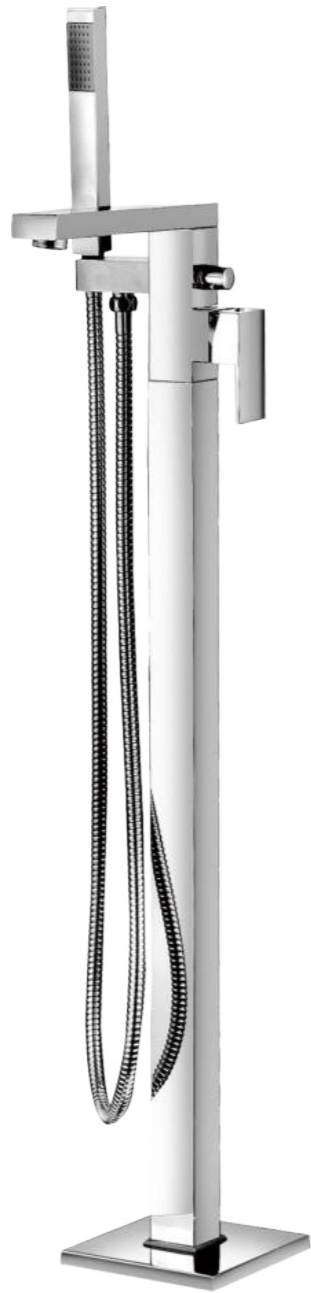

FAUCET

HOLD

SPOOL

BRASS

HEALTH

PT8000
Single lever bath/shower mixer floor-mounted

PT8000A
Single lever bath/shower mixer floor-mounted

PT8000M
Single lever bath/shower mixer floor-mounted

PT80502
Two-handle bath/shower mixer floor-mounted

OPEN WATER OUTLET

Waterfall look and feel, more pleasing to the eye.

PT8450
Single lever bath/shower mixer floor-mounted

PT8610A
Single lever bath/shower mixer floor-mounted

PT8170N
Single lever bath/shower mixer floor-mounted

PT8170BN
Single lever bath/shower mixer floor-mounted

PT8270N
Single lever bath/shower mixer floor-mounted

PT8290
Single lever bath/shower mixer floor-mounted

PT8530
Single lever bath/shower mixer floor-mounted

PT8550M
Single lever bath/shower mixer floor-mounted

PT8590
Single lever bath/shower mixer floor-mounted

PT8740N
Single lever bath/shower mixer floor-mounted