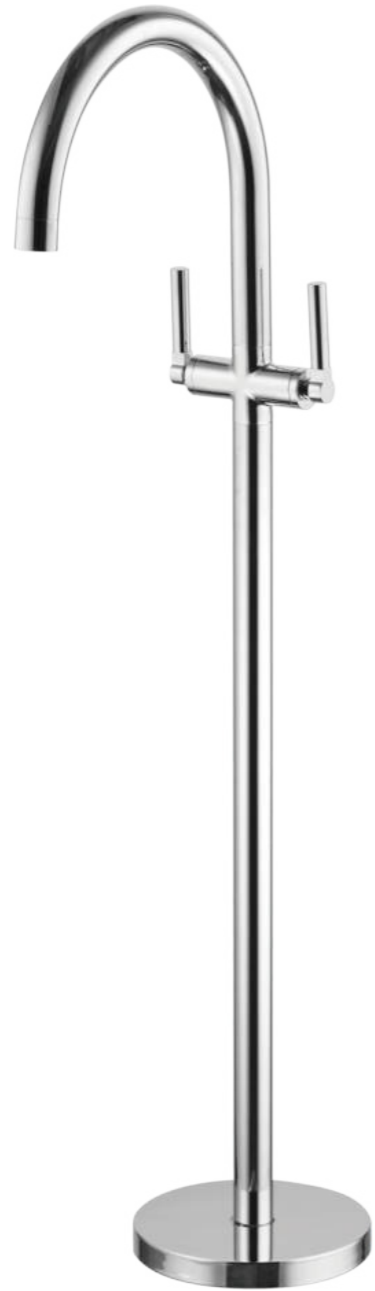

FAUCET

HOLD

SPOOL

BRASS

HEALTH

PT8000
Single lever bath/shower mixer floor-mounted

PT8000A
Single lever bath/shower mixer floor-mounted

PT8000M
Single lever bath/shower mixer floor-mounted

PT8000N
Single lever bath/shower mixer floor-mounted

PT8160M
Single lever bath/shower mixer floor-mounted

PT9090A
Single lever bath/shower mixer floor-mounted

PT90901
Single lever bath/shower mixer floor-mounted

PT90912
Column tub water nozzle

TWO WAYS TO BATHE

TAP WATER

Bath mode on, fast water, no long wait.

SHOWER WATER

Shower mode on, gentle and delicate, clean every inch of skin.

PT8030

Two-handle bath/shower mixer floor-mounted

PT8150
Two-handle bath/shower mixer floor-mounted

PT8040
Two-handle bath/shower mixer floor-mounted

LARGEFLOW

Large flow, sweep away fatigue, open the new enjoyment of relaxation.

PT80501
Two-handle bath/shower mixer floor-mounted