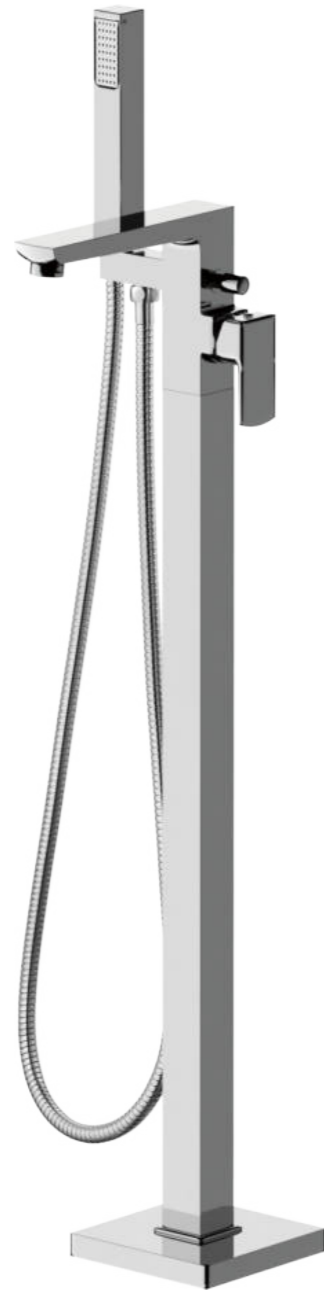

FAUCET

HOLD

SPOOL

BRASS

HEALTH

PT8000
Single lever bath/shower mixer floor-mounted

PT8000A
Single lever bath/shower mixer floor-mounted

PT8000M
Single lever bath/shower mixer floor-mounted

PT8170N
Single lever bath/shower mixer floor-mounted

PT8170BN
Single lever bath/shower mixer floor-mounted

PT8270N
Single lever bath/shower mixer floor-mounted

PT8290
Single lever bath/shower mixer floor-mounted

PT8530
Single lever bath/shower mixer floor-mounted

PT8550M
Single lever bath/shower mixer floor-mounted

PT8590
Single lever bath/shower mixer floor-mounted

PT8740N
Single lever bath/shower mixer floor-mounted

PT9420M
Single lever bath/shower mixer floor-mounted

PT9050N
Single lever bath/shower mixer floor-mounted

PT9070
Single lever bath/shower mixer floor-mounted

PT8810
Single lever bath/shower mixer floor-mounted