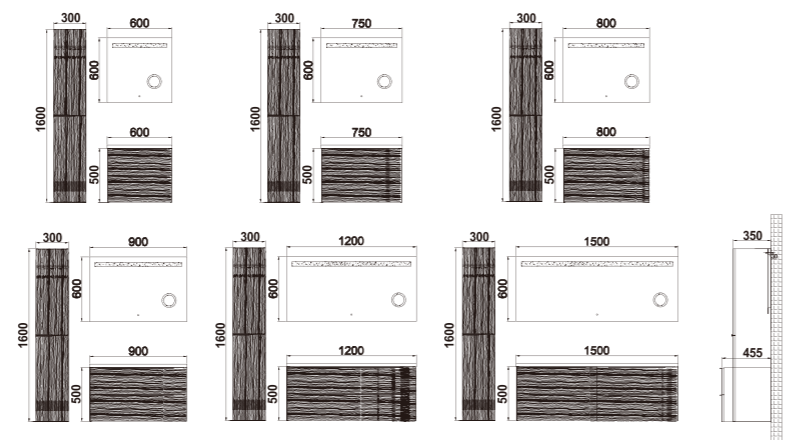

CMB-CP58/1000
Veneer & Painting

Plywood wall hung cabinet with veneer finish, two drawers with push over runner.