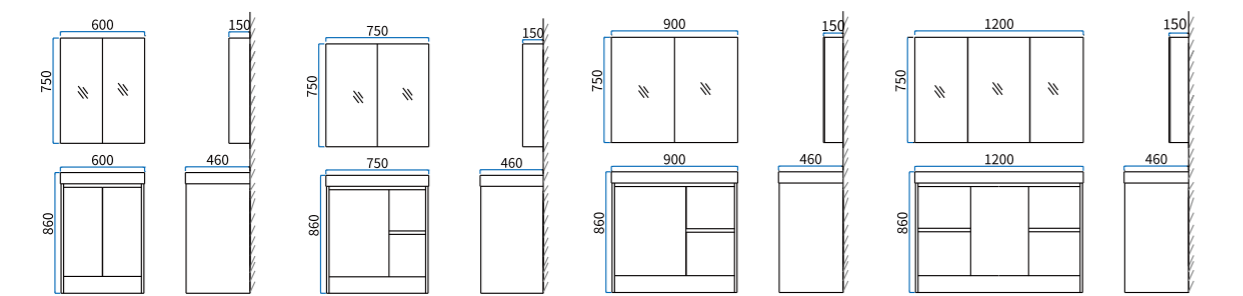

CPA600x460K/FH

CPA750x460K/FH

CPA900x460K/FH

CPA1200x460SBK/FH