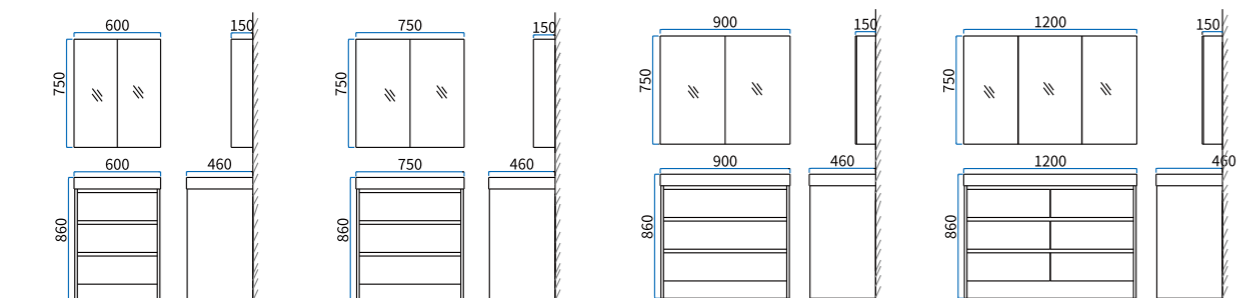

CPE900GK

CPA600x460K/FH/DW

CPA750x460K/FH/DW

CPA900x460K/FH/DW

CPA1200x460DBK/FH/DW