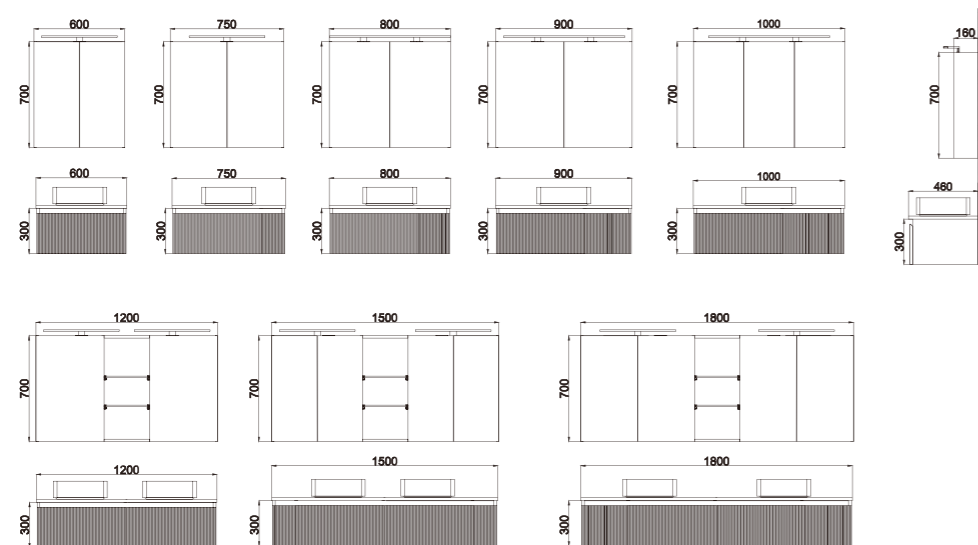

CMB-CP60/1500DB/P79
MDF & Painting

The model with vertical delicate linear detailing of the cabinetry is offered in paint finish with different colour option.