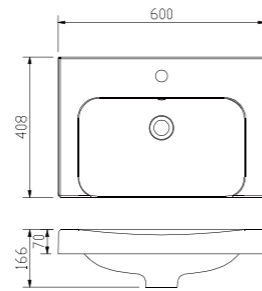

Mirror Series

CMJBNOVAL015090
Size:500x900mm

CMJBAOVAL015090
Size:500x900mm

CMJBNA015090
Size:500x900mm

CMJBNWS0160180
Size:600x1800mm

CMJBNWC0160180
Size:600x1800mm

CMC 600/1

Technical drawing showing dimensions: 900mm width, 750mm height, 600mm depth, 1200mm width, 900mm depth, and 140mm thickness.

CMC 500/10

Technical drawing showing dimensions: 500mm width, 600mm height, 800mm depth, and 115mm thickness.

CMC 900/8

Technical drawing showing dimensions: 900mm width, 800mm height, and 140mm thickness.

6791

7030

SD14

7028

9012

Kicker

Square Stainless Steel Leg

Square Aluminum Leg

Round Aluminum Leg

BASIN SERIES

CMC(400)

Product Code	Product Size(mm)
CMC600-408-70-1-1-45	600x400x70

CMU(460)

Product Code	Product Size(mm)
CMU750-460-50-1-1-45	750x460x50
CMU800-460-50-1-1-45	800x460x50
CMU900-460-50-1-1-45	900x460x50
CMU1200-460-50-1-1-45	1200x460x50