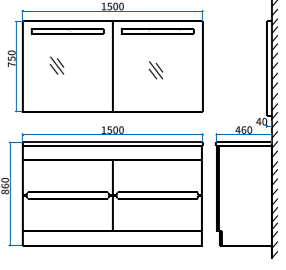

CPE1500x460DBK/DW