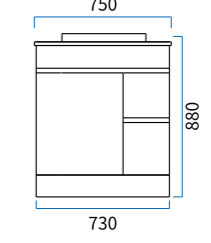

CPH460-750