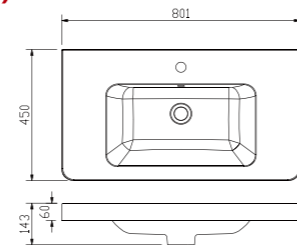

BASIN SERIES

Product Code	Product Size(mm)
CPRB605-480-22-1-1-45	605x480x22
CPRB805-480-22-1-1-45	805x480x22
CPRB1050SB-500-30-1-1-45	1050x500x30
CPRB1200DB-500-30-1-1-45	1200x500x30 double

Product Code	Product Size(mm)
CPS6035-25-1-1-45	600x350x25
CPS7035-25-1-1-45	700x350x25
CPS7535-25-1-1-45	750x350x25
CPS8035-25-1-1-45	800x350x25
CPS9035-25-1-1-45	900x350x25
CPS10035-25-1-1-45	1000x350x25
CPS12035-25-1-1-45 double	1200x350x25

BASIN SERIES

Product Code	Product Size(mm)
CPZ600-27-0-1-50	600x600x27
CPZ690-27-0-1-50	600x900x27
CPZ960-27-0-1-50	900x600x27
CPZ900-27-0-1-50	900x900x27

Product Code	Product Size(mm)
CPUB602-480-20-1-1-45	600x480x20
CPUB902-480-20-1-1-45	900x480x20

Product Code	Product Size(mm)
CPU600-460-50-1-1-45	600x460x60
CPU750-460-50-1-1-45	750x460x60
CPU800-460-50-1-1-45	800x460x60
CPU900-460-50-1-1-45	900x460x60
CPU1000-460-50-1-1-45	1000x460x60
CPU1200-460-50-1-1-45	1200x460x60

Product Code	Product Size(mm)
CPU601-450-20-1-1-45	600x450x20
CPU801-450-20-1-1-45	800x450x20
CPU1002-450-20-1-1-45	1000x450x20

Matt resin basin color options