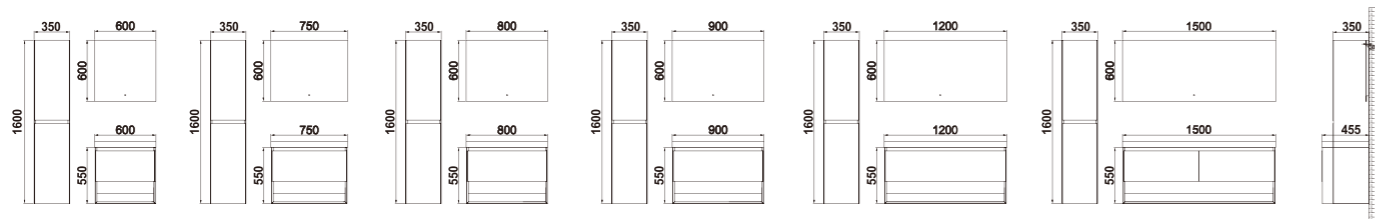

Wall hung slim metal cabinet, constructed from a simple conception idea with different colour and material options.

All cabinets with fixed LED back light

CMB-CP48/800/M128
Melamine

45 degree angle on sides and drawer front
(Different colours available)