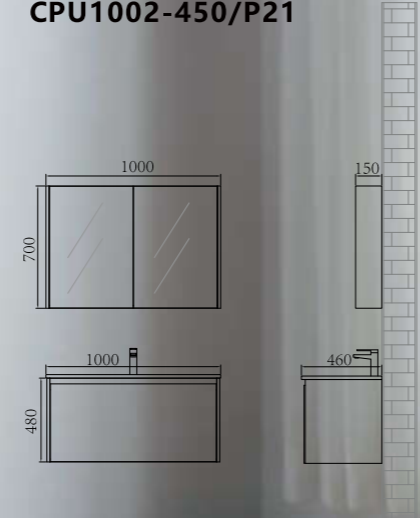

CPU501x450K

CPU601x450K