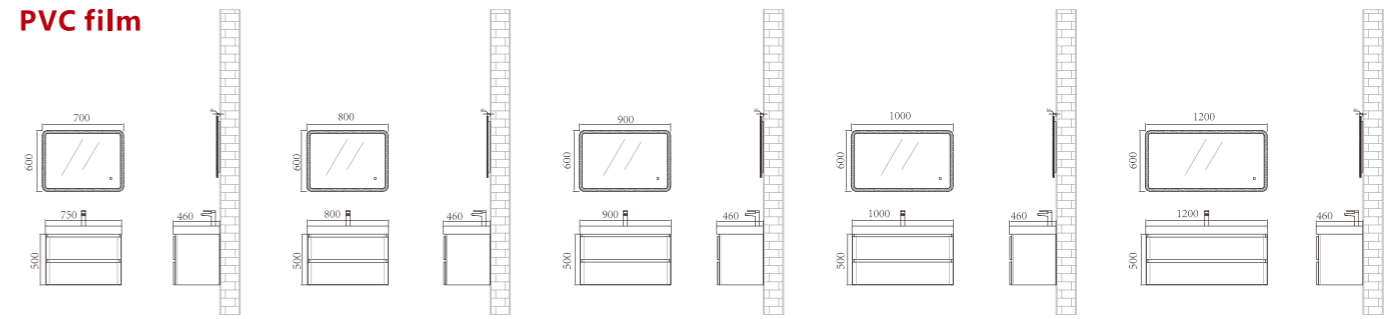

CPO8046WH/F16
PVC film