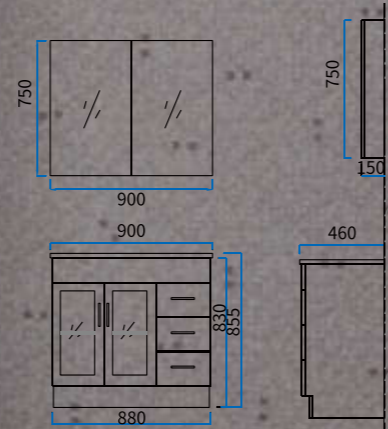

CPN1500DW/K