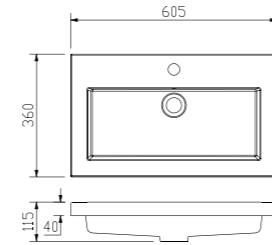

CPO(360)

Product Code	Product Size(mm)
CPO605-360-40-0-1-45	605x360x40
CPO805-360-40-0-1-45	805x360x40
CPO1005-360-40-0-1-45	1005x360x40