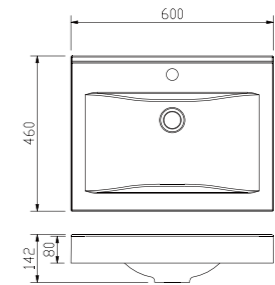

BASIN SERIES

CPA(460)

Product Code	Product Size(mm)
CPA600-460-80-1-1-45	600x460x80
CPA750-460-80-1-1-45	750x460x80
CPA900-460-80-1-1-45	900x460x80
CPA1200SB-460-80-1-1-45	1200x460x80 single
CPA1200DB-460-80-1-1-45	1200x460x80 double