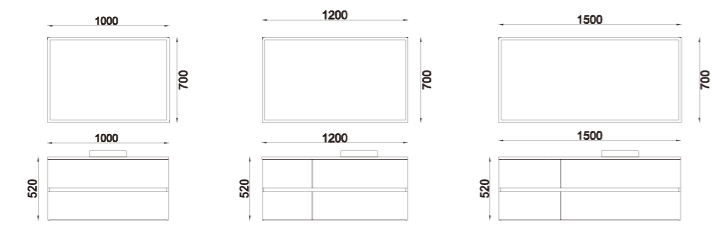

CMB-CP63/1200/M128
Melamine

CMB-CP63/1200/P40
MDF & Painting