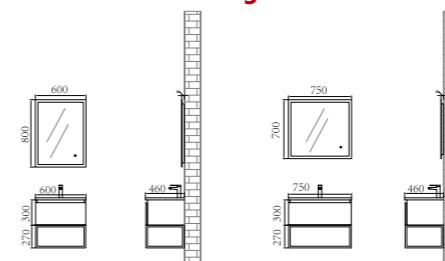

CSV1200WH01/S18
Veneer & Painting