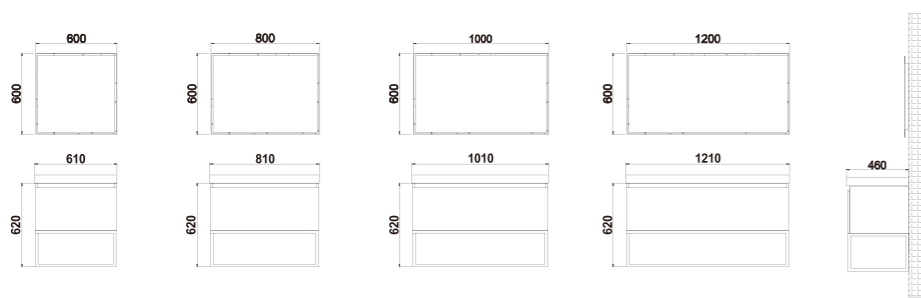

Wall hung melamine cabinet with powder coated steel frame. (Alternative colours and material)

Wall hung slim metal cabinet, constructed from a simple conception idea with different colour and material options.