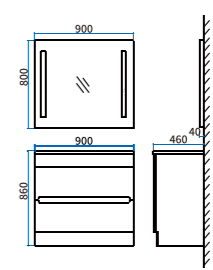

CPE900x460K/DW