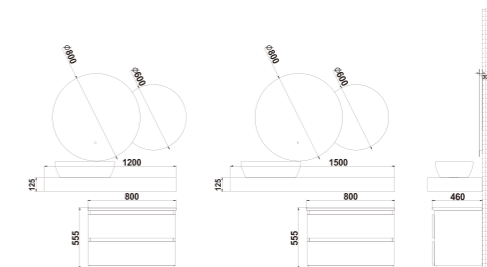

CMB-CP46/1500/S19 /P1
Veneer & Painting