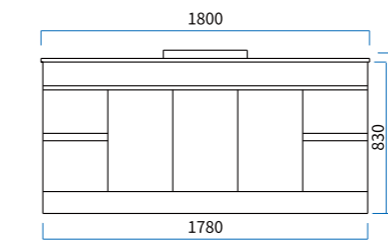

CPH460-1800SB