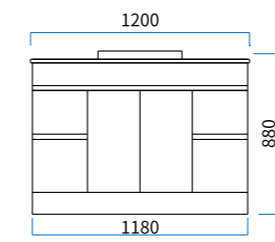

CPH460-1200