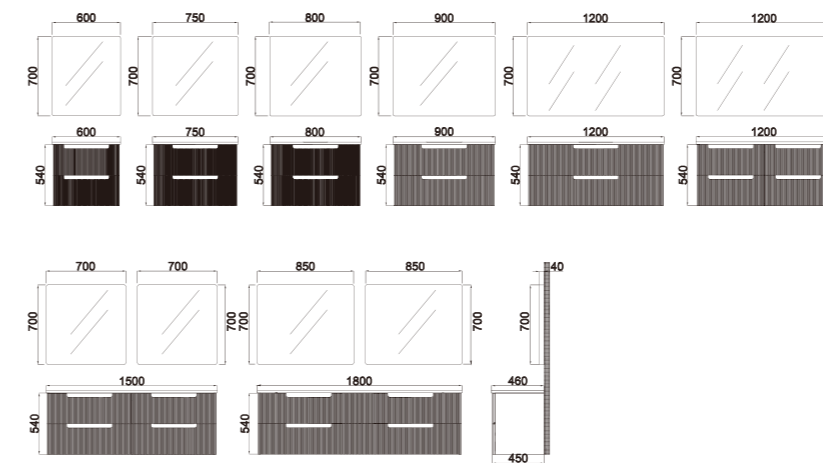

Wall hung cabinet with PVC film laminated woodgrain fronts are available in different carving styles and colours.

CMB-CP62/F31
PVC film

An inspired and versatile PVC film collection combining with different sizes and its textural fluted drawer front. A solid surface bench top and countertop basin.
The drawers are offered in six fashion colors and handle in 3 colors.