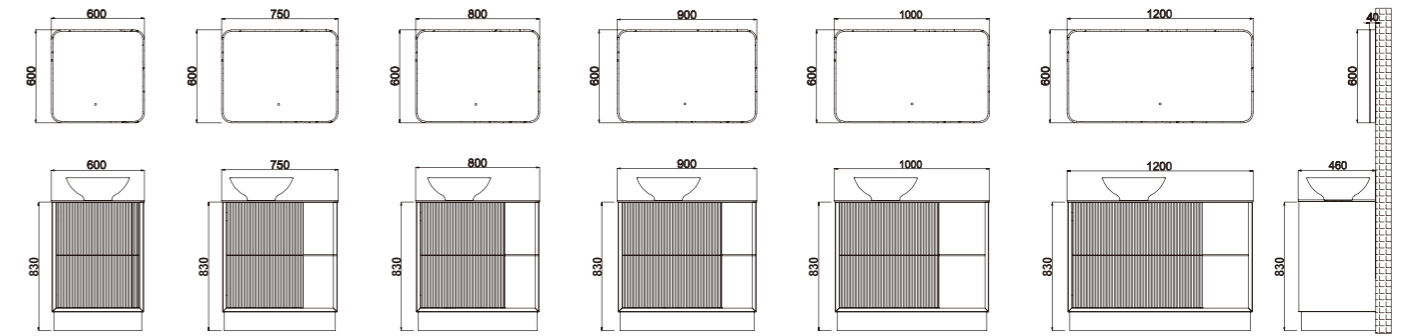

CMB-CP63/1200/M128
Melamine

CMB-CP63/1200/P40
MDF & Painting

CMB-CP79/900/P16
MDF & Painting

This collection of wall hung / floor standing vanities is available in different paint colours, features the extra function of a shelf, for additional towels and accessories. The latest global trend of fluted finishes and perfect 45 degree joint between cabinet and bottom panel, making the cabinet more elegant and luxury.