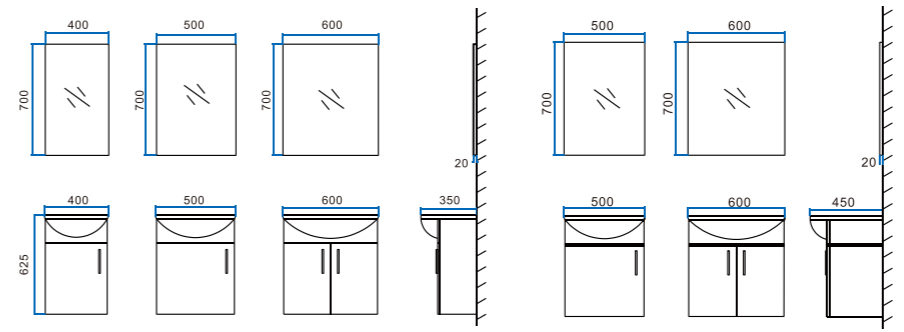

CPS4025W/M11   CPS5035W/M10   CPS6035W/M9