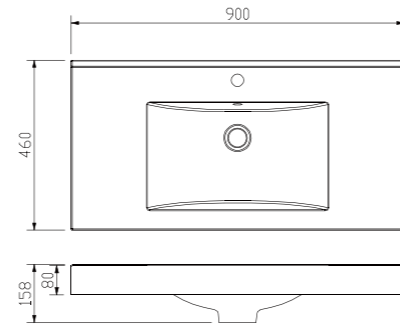

BASIN SERIES

CPE(460)

Product Code	Product Size(mm)
CPE600-460-80-1-1-45	600x460x80
CPE750-460-80-1-1-45	750x460x80
CPE800-460-80-1-1-45	800x460x80
CPE900-460-80-1-1-45	900x460x80
CPE1000-460-80-1-1-45	1000x460x80
CPE1200-460-80-1-1-45	1200x460x80
CPE1500SB-460-80-1-1-45	1500x460x80 single
CPE1500DB-460-80-1-1-45	1500x460x80 double