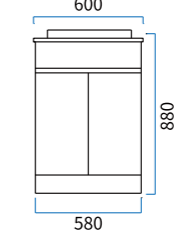

CPH460-600