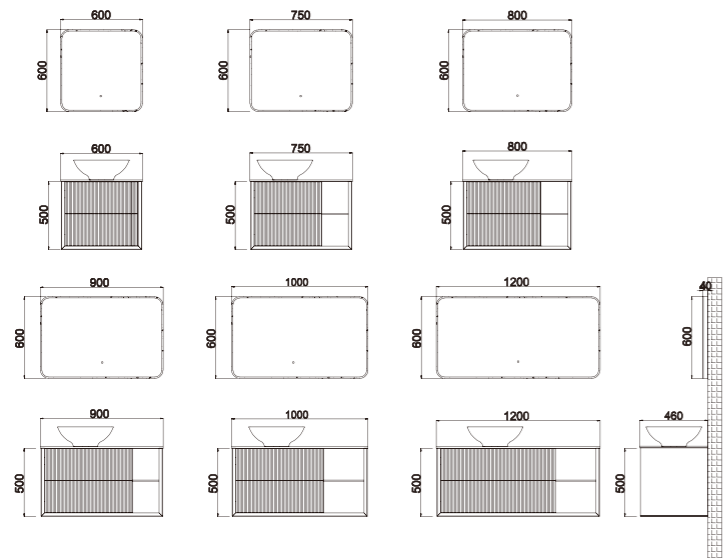

CMB-CP78/900/P16
MDF & Painting