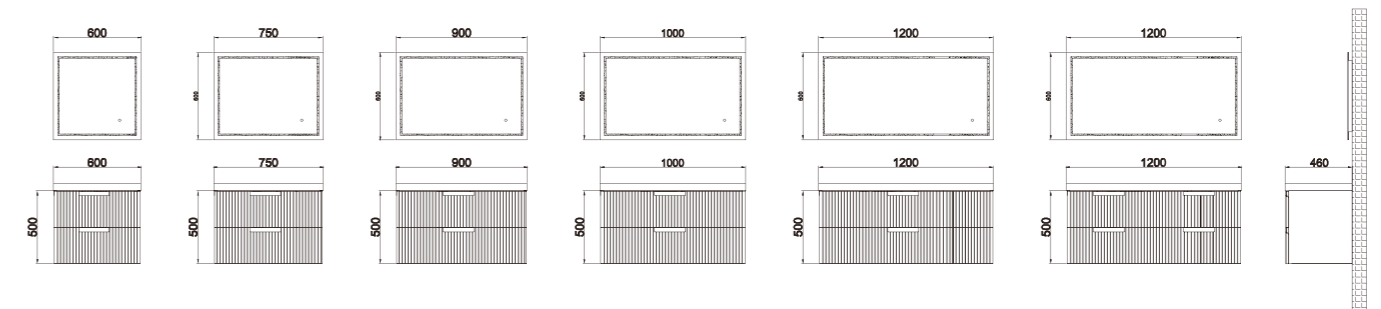

CMB-CP71/1200SB/P16
MDF & Painting

CMB-CP71/1200SB/S20
MDF & Veneer & Painting

CMB-CP64/900/P1
MDF & Painting

A melamine collection cabinet with different colour options.
Special L shape cut on both two ends, looks like slim side panel in 9mm thickness.
Bevel-grip finger pull or J & U shape cutting handles.
Choice available in above-counter basins, semi recessed basins and integrated basins.