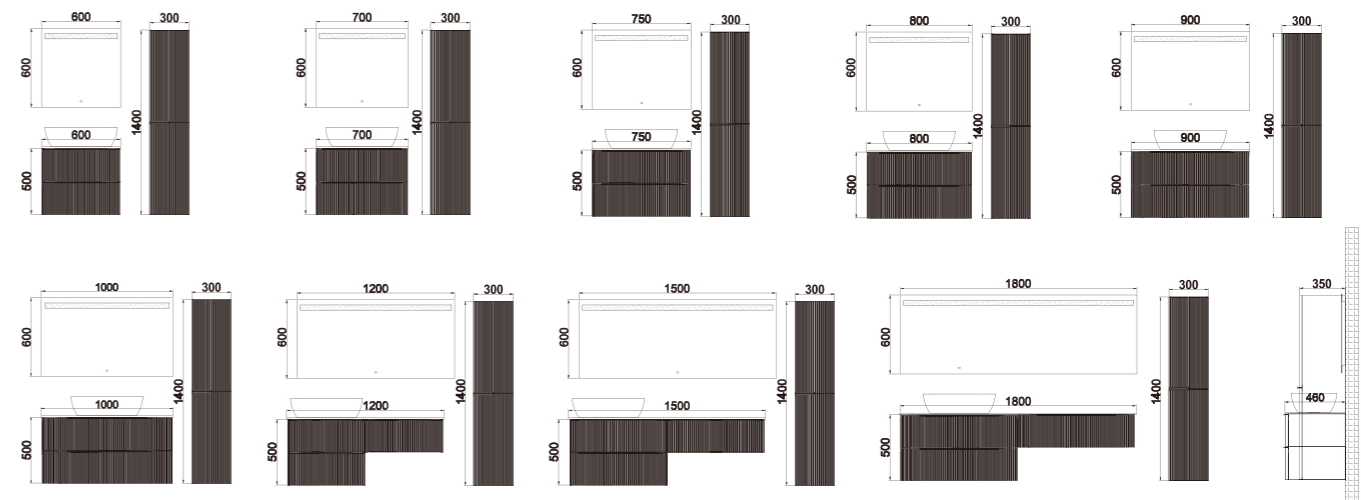

An inspired and versatile PVC film collection combining with different sizes and its textural fluted drawer front. A solid surface bench top and countertop basin.
The drawers are offered in six fashion colors and handle in 3 colors.

CMB-CP55/1500/F30
PVC film