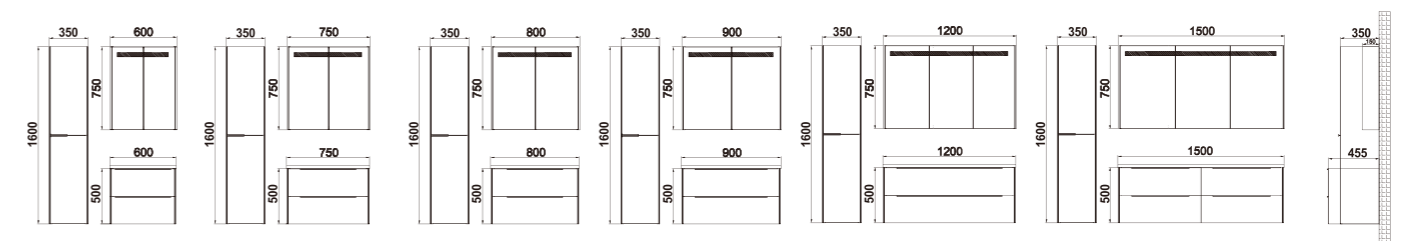

CMB-CP49/800/P71
MDF & Painting

A style of cabinets with fixed LED light on the back.
Single or double mirror option