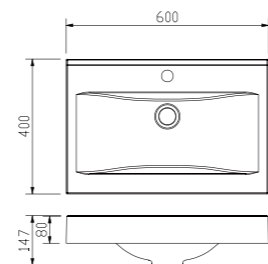

CPA(400)

Product Code	Product Size(mm)
CPA600-400-80-0-1-45	600x400x80
CPA750-400-80-0-1-45	750x400x80
CPA900-400-80-0-1-45	900x400x80
CPA1200-400-80-0-1-45	1200x400x80