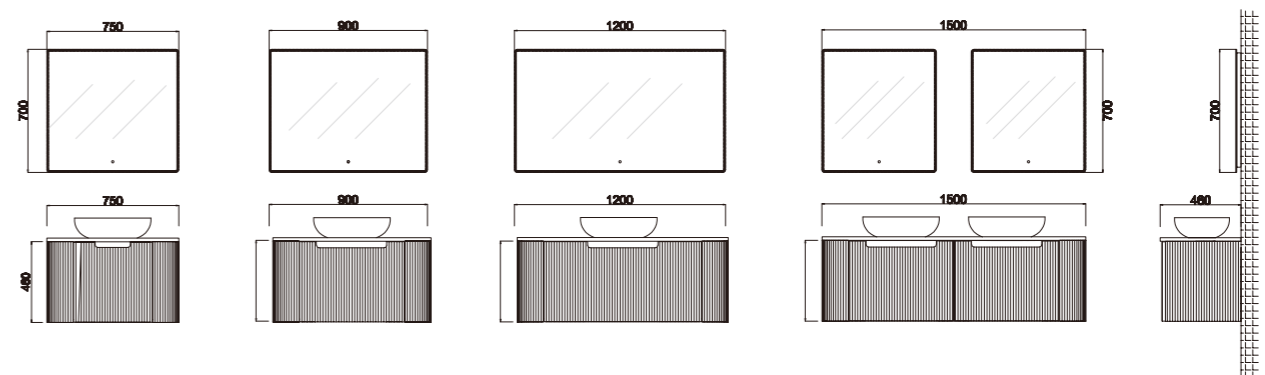

CMB-CP59/1500DB/S30
Curved Corner & Veneer & Painting

Curved Rang

A collection wall hung model inspired by the latest trend of curved feature ends

- The colours are available in light or dark veneer finish and different paint
- The curved front and drawer front are offered in waved, linear and curved lines
- The bench top is available in matte white solid surface, white Cararra top and high glossy artificial top, ready for you to add your preferred bench mount or insert basin