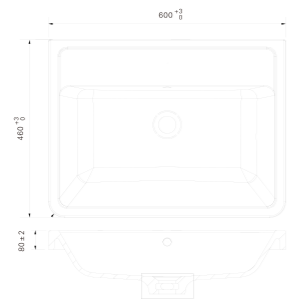

Product Code	Product Size(mm)
CPU600-460-50-1-1-45	600x460x60
CPU750-460-50-1-1-45	750x460x60
CPU800-460-50-1-1-45	800x460x60
CPU900-460-50-1-1-45	900x460x60
CPU1000-460-50-1-1-45	1000x460x60
CPU1200-460-50-1-1-45	1200x460x60