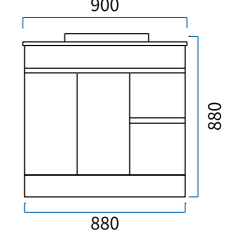

CPH460-900