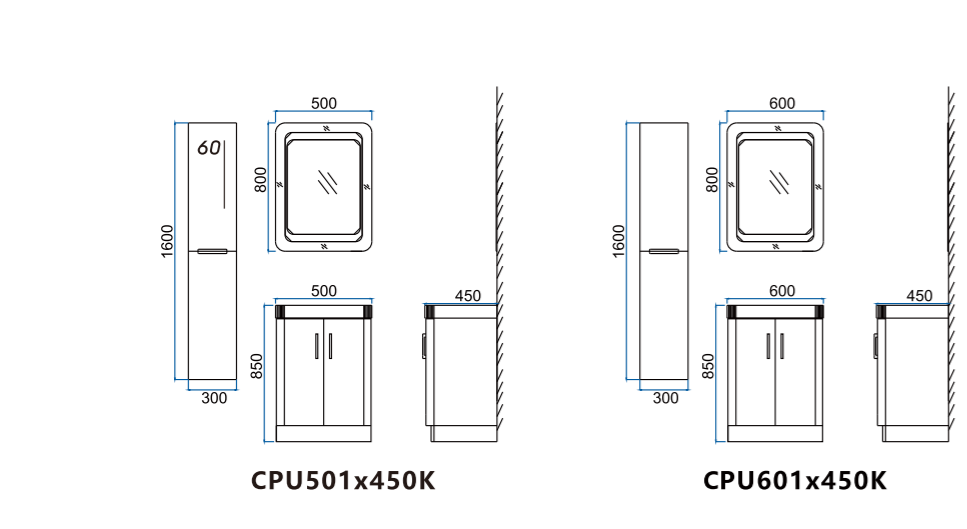

CPU501x450K

CPU601x450K