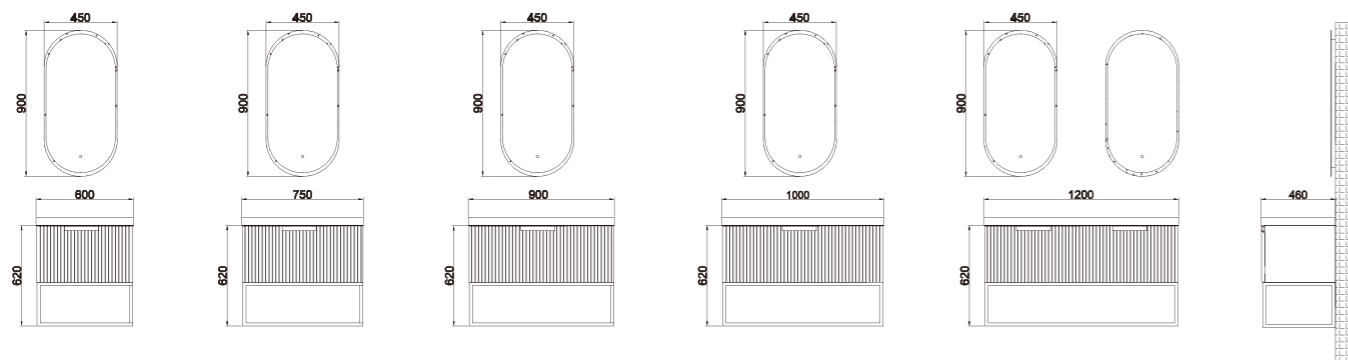

CMB-CP70/1200DB/P16
MDF & Painting