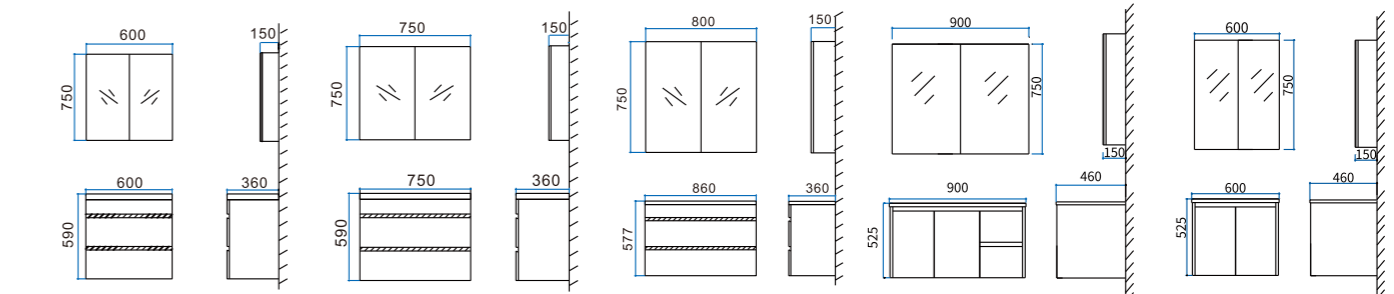

CPE600X360W/2DW

CPE750X360W/2DW

CPE860X360W/2DW

CPE900W/FH

CPE600W/FH