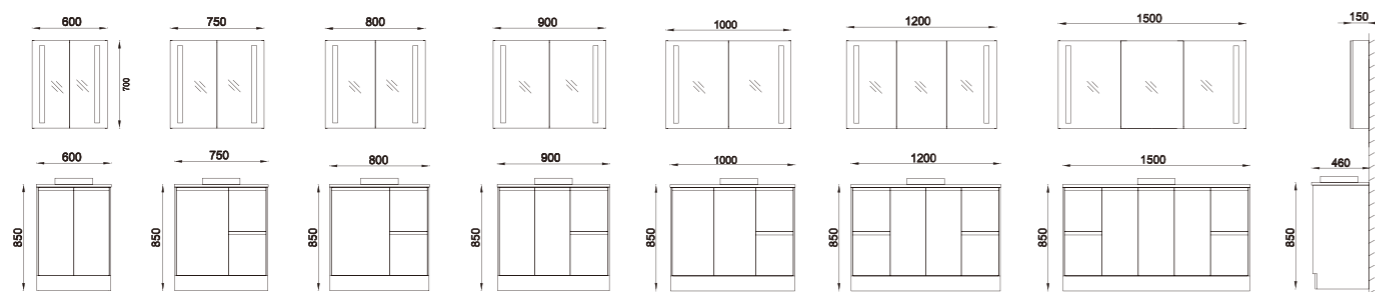

CMB-CP68/1200SB/M62
Melamine