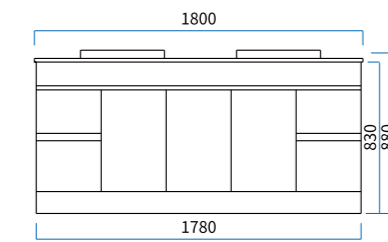

CPH460-1800DB

CPE600X360W/2DW