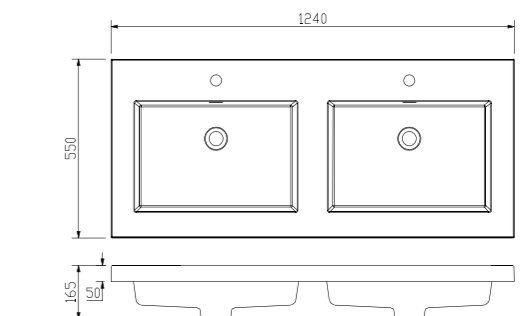

CPO(550)

Product Code	Product Size(mm)
CPO6355-50-1-1-45(24")	630x550x50
CPO7855-50-1-1-45(30")	780x550x50
CPO9355-50-1-1-45(36")	930x550x50
CPO12455DB-50-1-1-45(48")	1245x550x50
CPO15455DB-50-1-1-45(60")	1545x550x50