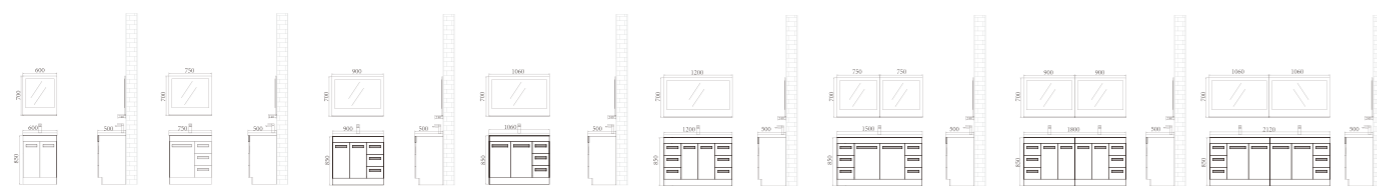

CPE1500FHSB/K