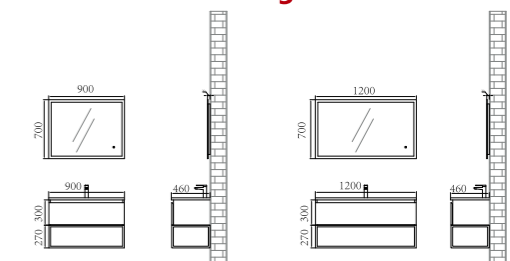

CPN8046GD/M11