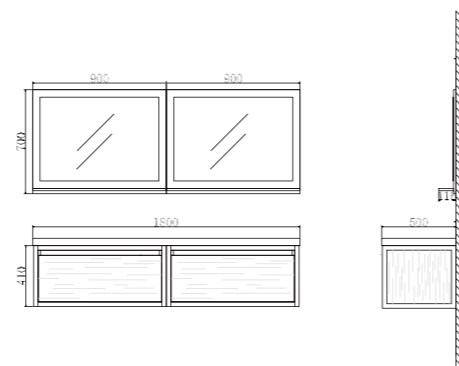

CFL18050KGB/P1