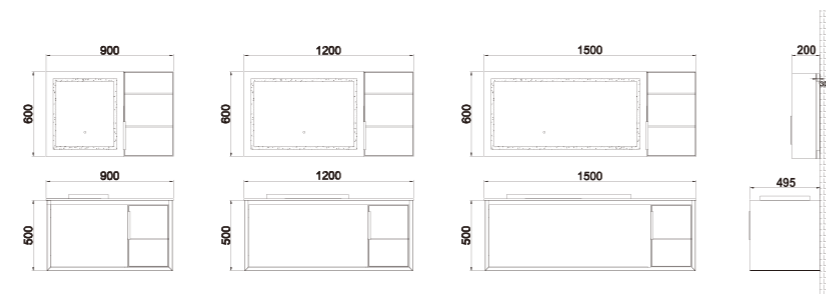

Laminated board and veneer finish edge banding, CC stone top (alternative material or colours)