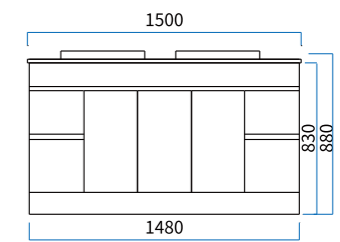

CPH460-1500DB