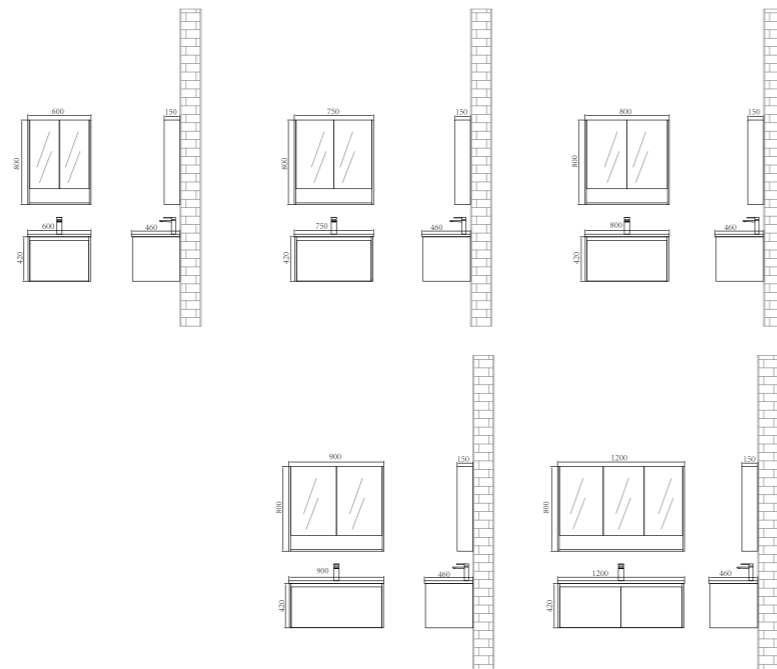

CPE900x460W/L