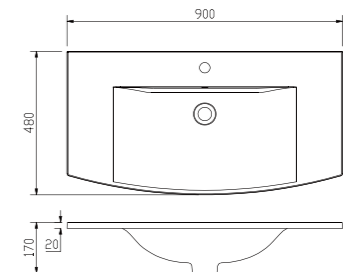

BASIN SERIES

CPZ

Product Code	Product Size(mm)
CPZ600-27-0-1-50	600x600x27
CPZ690-27-0-1-50	600x900x27
CPZ960-27-0-1-50	900x600x27
CPZ900-27-0-1-50	900x900x27

CPUB(480)

Product Code	Product Size(mm)
CPUB602-480-20-1-1-45	600x480x20
CPUB902-480-20-1-1-45	900x480x20