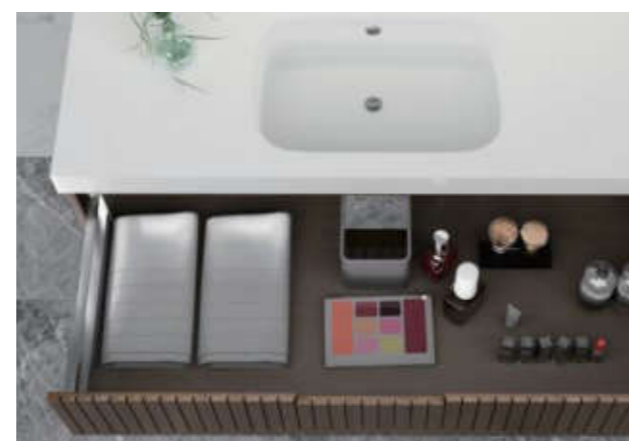

CMB-CP71/1200SB/S20
MDF & Veneer & Painting