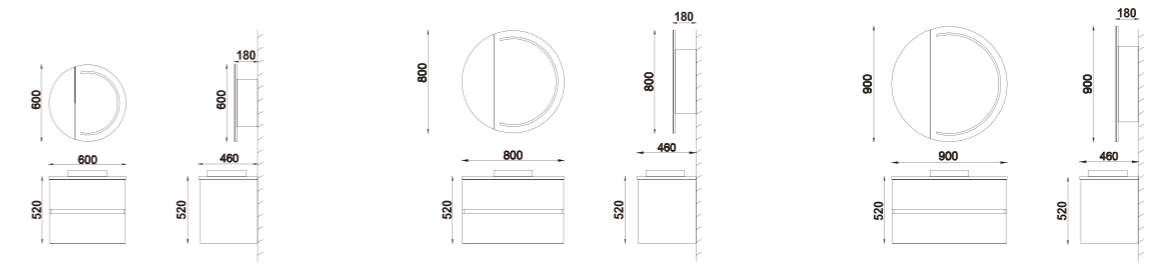

CMB-CP71/1200SB/P16
MDF & Painting

CMB-CP71/1200SB/S20
MDF & Veneer & Painting

CMB-CP64/900/P1
MDF & Painting

A melamine collection cabinet with different colour options.
Special L shape cut on both two ends, looks like slim side panel in 9mm thickness.
Bevel-grip finger pull or J & U shape cutting handles.
Choice available in above-counter basins, semi recessed basins and integrated basins.