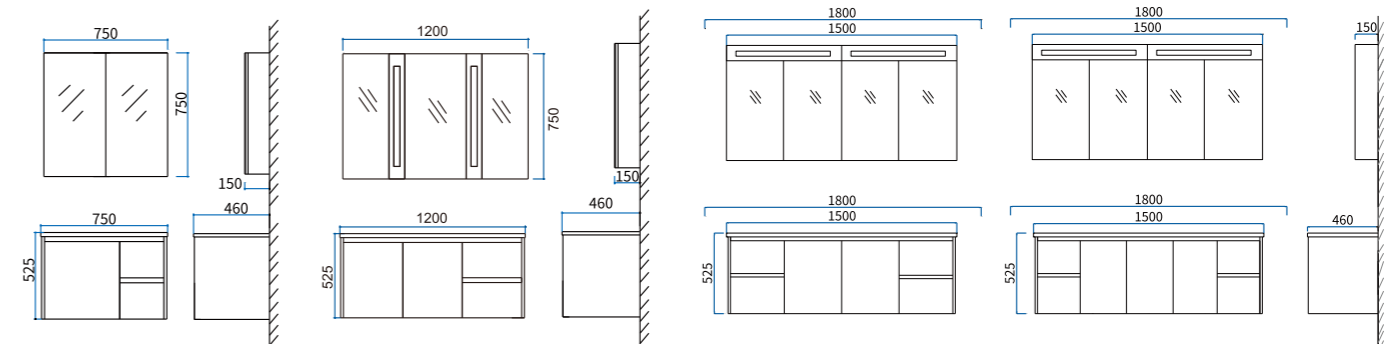

CPE750W/FH

CPE1200W/FH

**CPE1500WSB/FH
CPE1800WSB/FH**

**CPE1500WDB/FH
CPE1800WDB/FH**