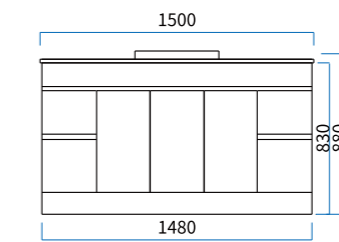

CPH460-1500SB