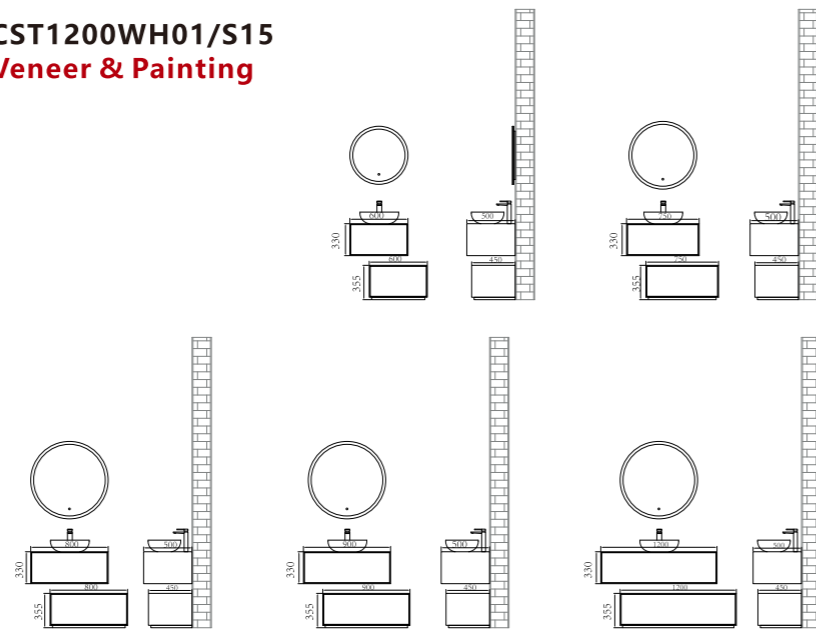

CPC1200WHDB01/S18
Veneer & Painting