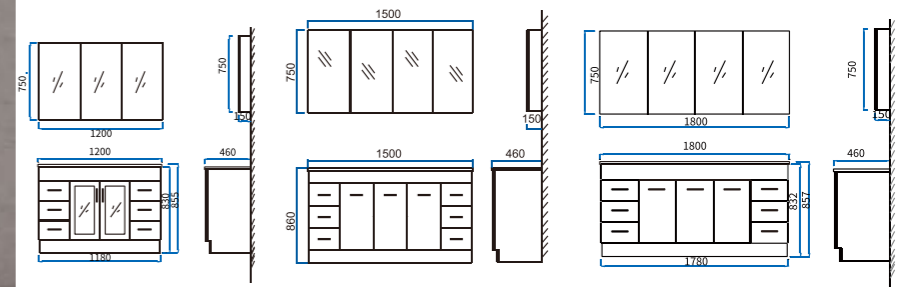

CPE1200GK

CPE1200GK

CPN1500DW/K

CPE1800DBK