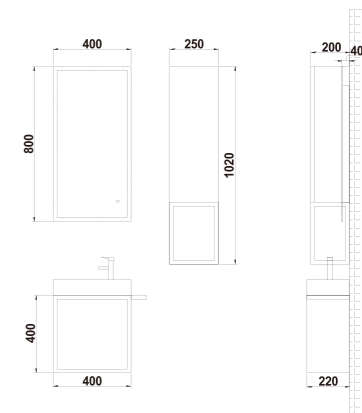

Wall hung slim metal cabinet, constructed from a simple conception idea with different colour and material options.