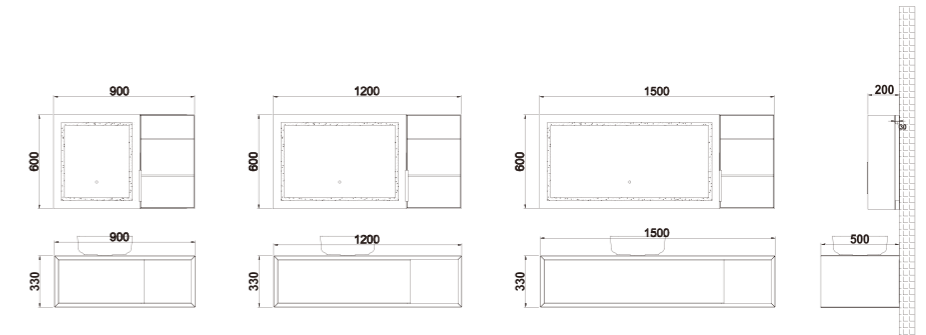

Water proof wall hung veneer collection in plywood material. 45 degree joint between drawer front and carcass, proof for the craft on production.