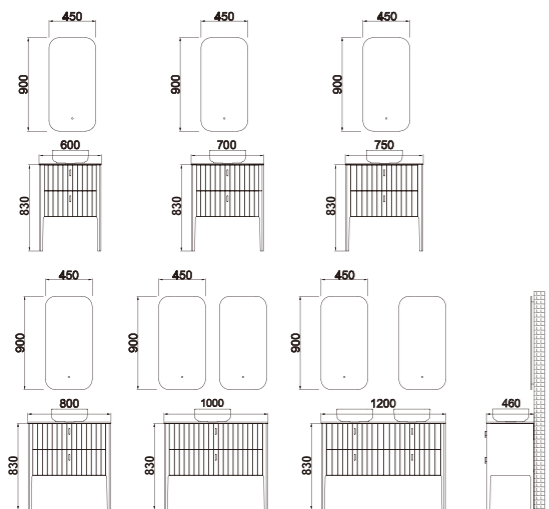

Combination of modern and traditional styles.
Vanity with matte grey finish in V-groove profile and solid wood legs.