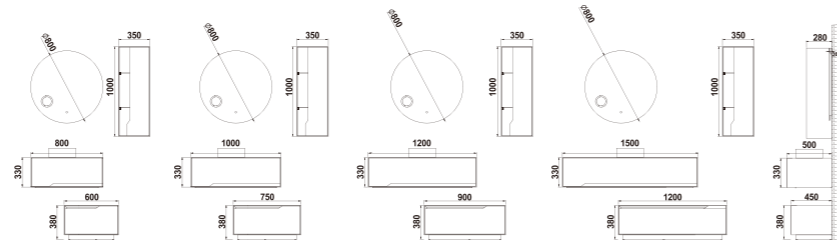

CMB-CP57/1200/S14/P16
Veneer & Painting

Wall hung veneer drawer front and matte white carcass combination.
Support panel with body sensor light, bringing convenience in your night time.