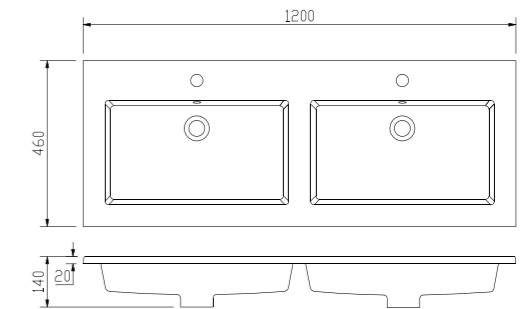

BASIN SERIES

CPO(460)

Product Code	Product Size(mm)
CPO600-460-20-1-1-45	600x460x20
CPO800-460-20-1-1-45	800x460x20
CPO1000-460-20-1-1-45	1000x460x20
CPO1200SB-460-20-1-1-45	1200x460x20 single
CPO1200DB-460-20-1-1-45	1200x460x20 double