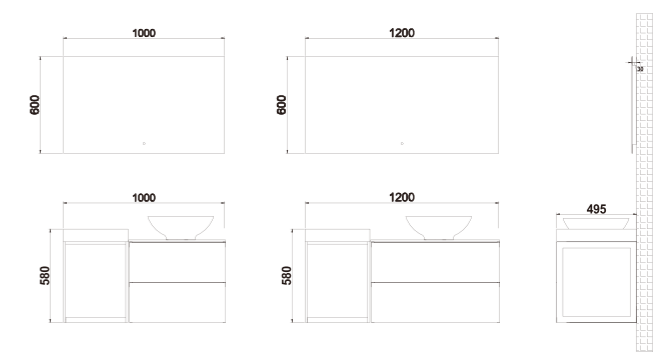

Plywood wall hung cabinet with veneer finish, two drawers with push over runner.