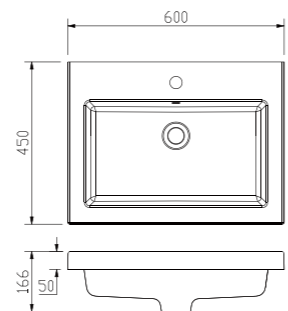

CPO(450)

Product Code	Product Size(mm)
CPO4045-20-1-1-45	400x450x20
CPO5045-20-1-1-45	500x450x20
CPO6045-20-1-1-45	600x450x20