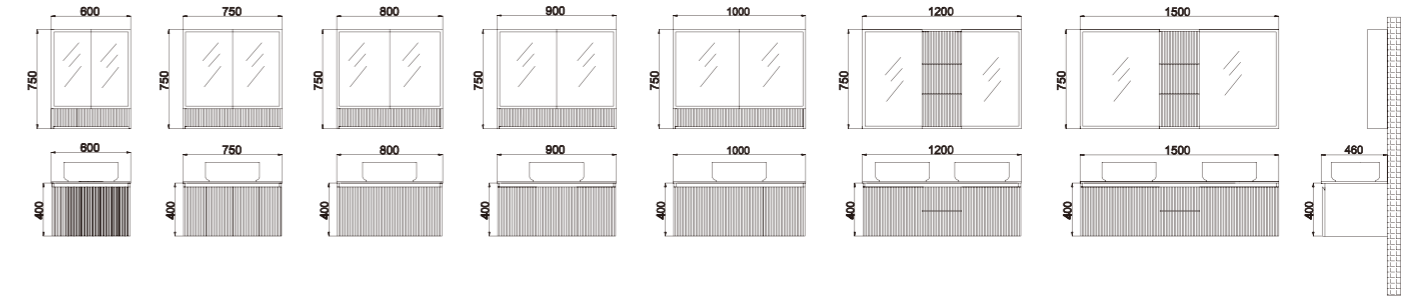

CMB-CP69/1200DB/S30
MDF & Veneer & Painting

Wall hung cabinet is offered in different colours, with natural solid wood ribs drawer and back board, chipboard carcass.

LED mirror cabinet, mirror & LED strip framed with acrylic translucent board.