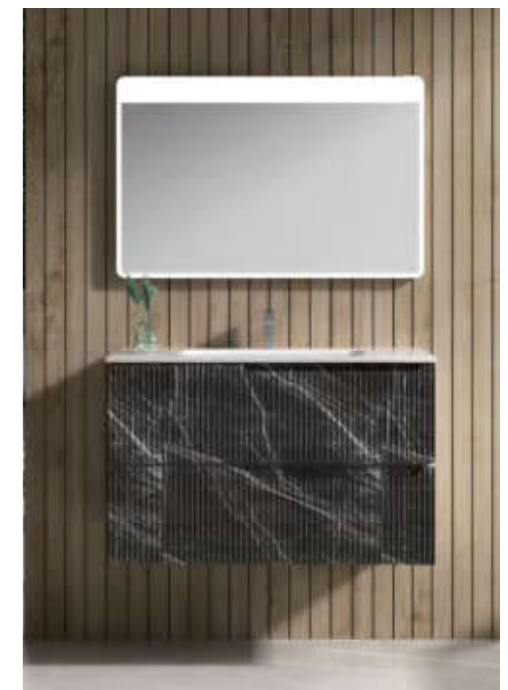

Wall hung cabinet with PVC film laminated woodgrain fronts are available in different carving styles and colours.

CMB-CP62/F31
PVC film

An inspired and versatile PVC film collection combining with different sizes and its textural fluted drawer front. A solid surface bench top and countertop basin.
The drawers are offered in six fashion colors and handle in 3 colors.