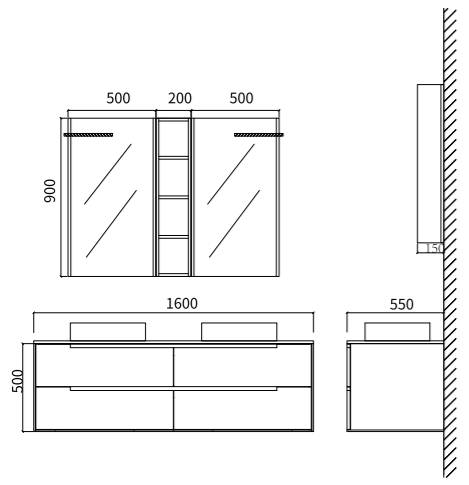

CMU8046WH/P1