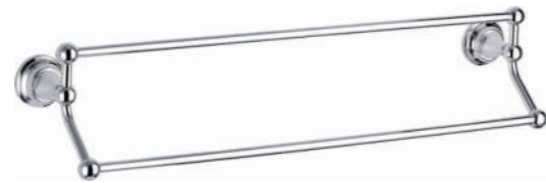

**CDS-6515-6**  
Single Robe Hook

**CDS-6546**  
Spare Paper Holder

**CDS-6512**  
Single Towel Bar 45cm or 60cm

**CDS-6527**  
Glass Shelf

**CDS-6525**  
Double Robe Hook

**CDS-6521**  
Tumbler Holder With Glass

**CDS-6531**  
Towel Rail, Adjustable

**CDS-6516**  
Paper Holder Without Lid

**CDS-6522**  
Soap Holder With Glass

**CDS-6524**  
Soap Basket

**CDS-6513**  
Towel Ring

**CDS-6526**  
Paper Holder With Lid

**CDS-6533**  
Soap Dispenser, Glass

**CDS-6529**  
Toilet Brush Holder Glass

**CDS-6181**  
Towel Rack With Bar

**CDS-6111**  
Double Towel Bar 45cm or 60cm

**CDS-6115**  
Single Robe Hook

**CDS-6135**  
Robe Hook