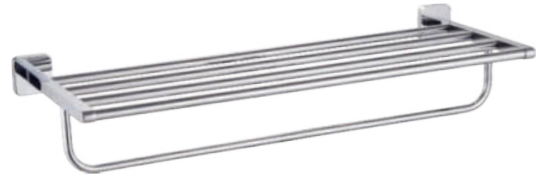

**CDS-6981**  
Towel Rack With Bar

**CDS-6911**  
Double Towel Bar 45cm or 60cm

**CDS-6915**  
Single Robe Hook

**CDS-6915-6**  
Single Robe Hook

**CDS-6924**  
Soap Basket

**CDS-6912**  
Single Towel Bar 45cm or 60cm

**CDS-6927**  
Glass Shelf

**CDS-6922**  
Soap Holder With Glass

**CDS-6921**  
Tumbler Holder With Glass

**CDS-6931**  
Towel Rail Adjustable

**CDS-6926**  
Paper Holder With Lid

**CDS-6913**  
Towel Ring

**CDS-6916**  
Paper Holder Without Lid

**CDS-6929**  
Toilet Brush Holder, Glass

**CDS-6681**  
Towel Rack With Bar

**CDS-6611**  
Double Towel Bar 45cm or 60cm

**CDS-6625**  
Double Robe Hook

**CDS-6625-7**  
Double Robe Hook