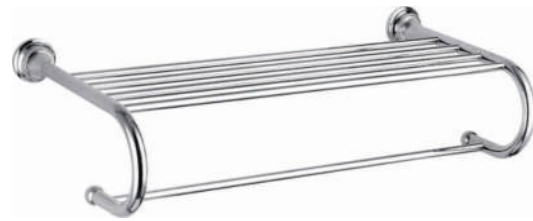

**CDS-6515-6**  
Single Robe Hook

**CDS-6546**  
Spare Paper Holder

**CDS-6512**  
Single Towel Bar 45cm or 60cm

**CDS-6527**  
Glass Shelf

**CDS-6525**  
Double Robe Hook

**CDS-6521**  
Tumbler Holder With Glass

**CDS-6531**  
Towel Rail, Adjustable

**CDS-6516**  
Paper Holder Without Lid

**CDS-6522**  
Soap Holder With Glass

**CDS-6524**  
Soap Basket

**CDS-6513**  
Towel Ring

**CDS-6526**  
Paper Holder With Lid

**CDS-6533**  
Soap Dispenser, Glass

**CDS-6529**  
Toilet Brush Holder Glass

**CDS-6181**  
Towel Rack With Bar

**CDS-6111**  
Double Towel Bar 45cm or 60cm

**CDS-6115**  
Single Robe Hook

**CDS-6135**  
Robe Hook

**CDS-6135-4**  
Robe Hook

**CDS-6112**  
Single Towel Bar 45cm or 60cm

**CDS-6127**  
Glass Shelf

**CDS-6122**  
Soap Holder With Glass

**CDS-6113**  
Towel Ring

**CDS-6126**  
Paper Holder With Lid

**CDS-6116**  
Paper Holder Without Lid