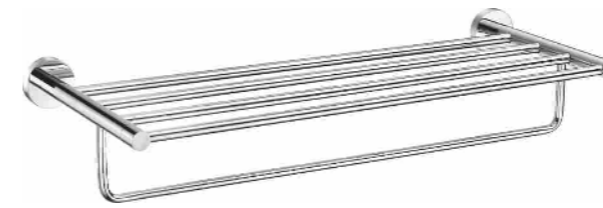

**CDS-8316**  
Paper Holder Without Lid

**CDS-8338**  
Three Tumbler Holder With Glass

**CDS-8332**  
Soap Holder

**CDS-8329**  
Toilet Brush Holder Glass

**CDS-8181**  
Towel Rack With Bar

**CDS-8111**  
Double Towel Bar 45cm or 60cm

**CDS-8112**  
Single Towel Bar 45cm or 60cm

**CDS-8127**  
Glass Shelf

**CDS-8135**  
Hook Strip With 3 Hooks

**CDS-8117**  
Glass Shelf

**CDS-8131**  
Towel Rail, Adjustable

**CDS-8141**  
Towel Rail, Adjustable