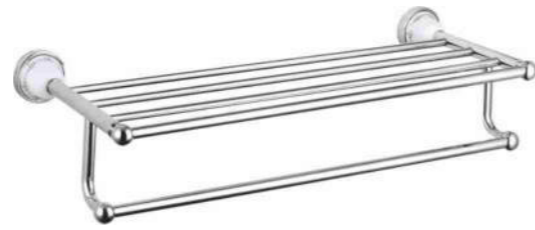

**CDS-7715-1**  
Single Robe Hook

**CDS-7725**  
Double Robe Hook

**CDS-7712**  
Single Towel Bar 45cm or 60cm

**CDS-7727**  
Glass Shelf

**CDS-7732**  
Soap Holder

**CDS-7735**  
Hook Strip With 3 Hooks

**CDS-7731**  
Towel Rail Adjustable

**CDS-7713**  
Towel Ring

**CDS-7722**  
Soap Holder With Glass

**CDS-7755**  
Hook Strip With 5 Hooks

**CDS-7726**  
Paper Holder

**CDS-7716**  
Paper Holder Without Lid

**CDS-7721**  
Tumbler Holder With Glass

**CDS-7729**  
Toilet Brush Holder. Metal

**CDS-7481**  
Towel Rack With Bar

**CDS-7411**  
Double Towel Bar 45cm or 60cm

**CDS-7412**  
Single Towel Bar 45cm or 60cm

**CDS-7417**  
Glass Shelf

**CDS-7446**  
Spare Paper Holder