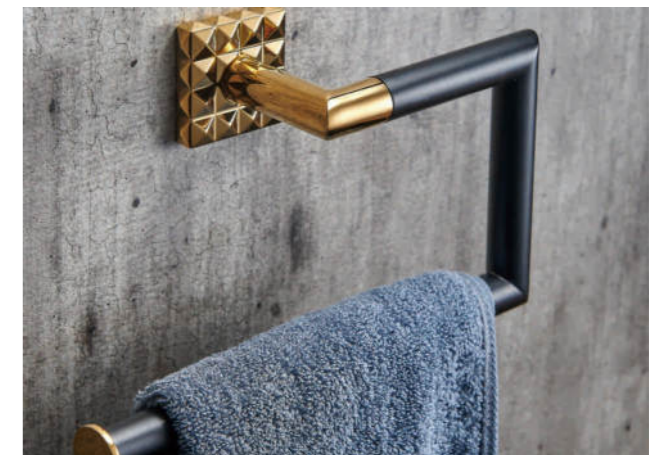

CDS-7812
Single Towel Bar 45cm or 60cm

CDS-7827
Glass Shelf

CDS-7806
Spare Paper Holder

CDS-7831
Towel Rail, Adjustable

CDS-7813
Towel Ring

CDS-7821
Tumbler Holder With Glass

CDS-7816
Paper Holder Without Lid